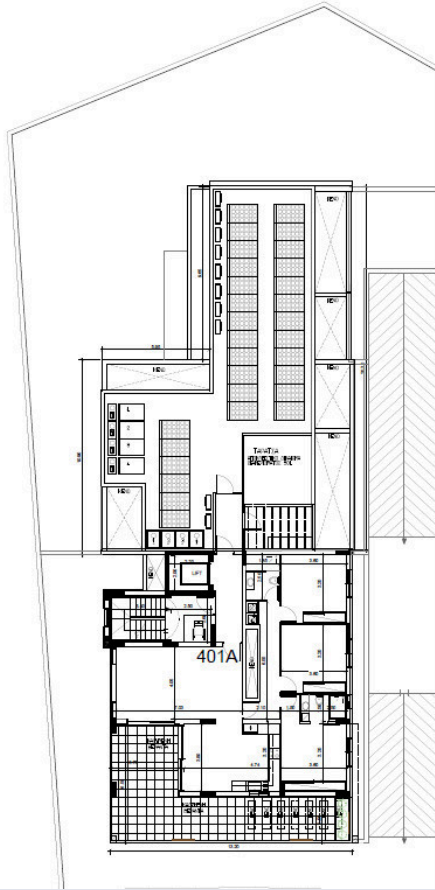

## Specifications

Bedrooms

 3

Bathrooms

 2

Covered

 131 m<sup>2</sup>

Type	<b>Apartment</b>	Uncovered veranda	<b>67 m<sup>2</sup></b>
Covered veranda	<b>30 m<sup>2</sup></b>	Status	<b>Under construction</b>

## Description

This penthouse apartment consists of an open plan kitchen, dining and living area, 3 bedrooms and 2 bathrooms.

\*Location on the map is indicative.

# Floor plans