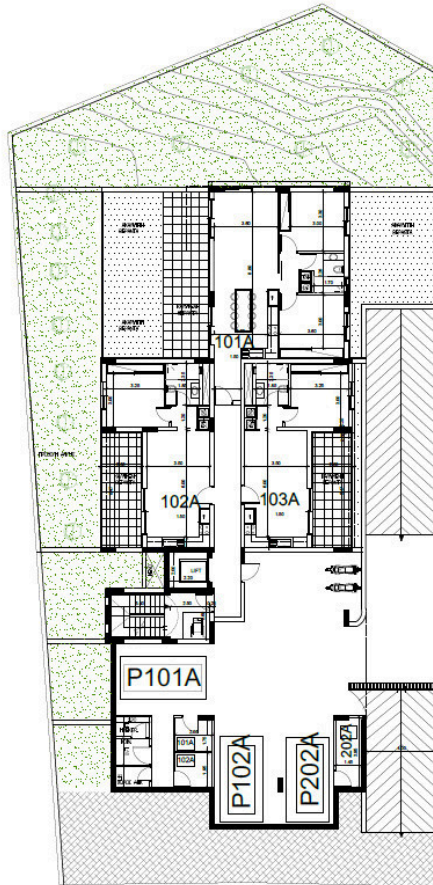

## Specifications

Bedrooms

 3

Bathrooms

 2

Covered

 131 m<sup>2</sup>

Type	<b>Apartment</b>	Uncovered veranda	<b>67 m<sup>2</sup></b>
Covered veranda	<b>30 m<sup>2</sup></b>	Status	<b>Under construction</b>

## Description

This penthouse apartment consists of an open plan kitchen, dining and living area, 3 bedrooms and 2 bathrooms.

\*Location on the map is indicative.

# Floor plans