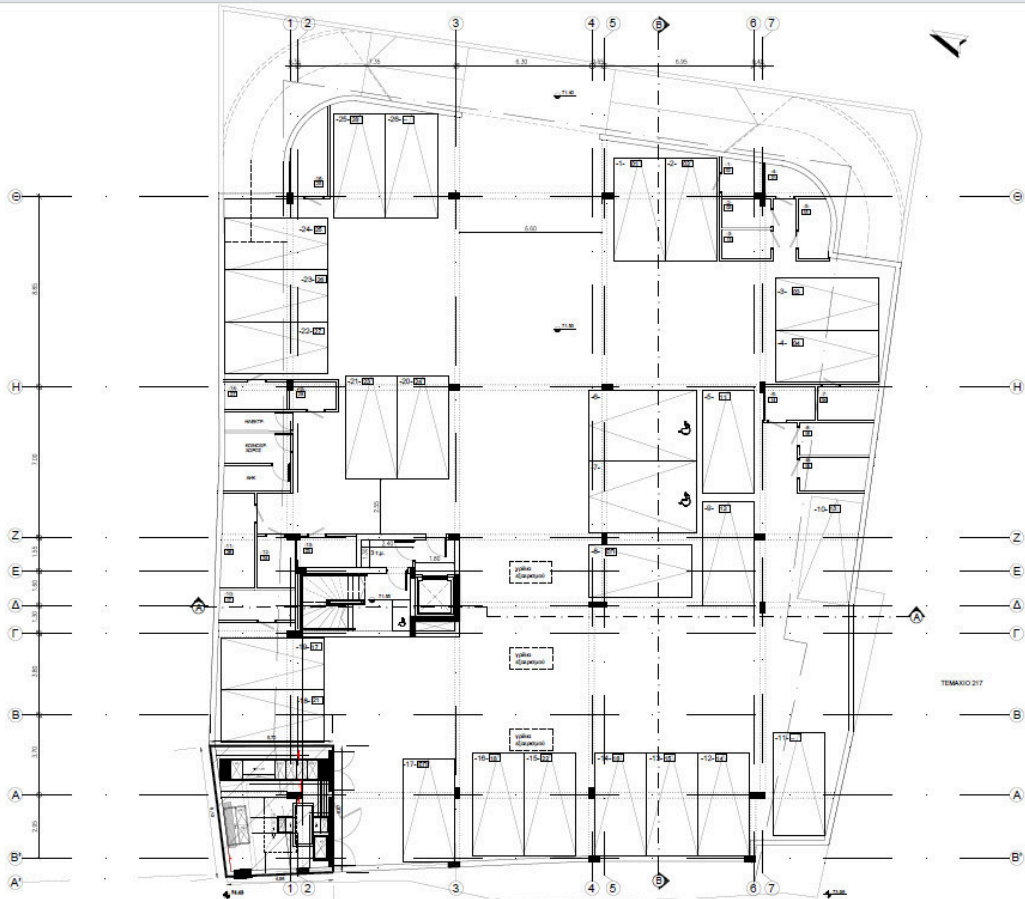

Covered

 **55.35 m²**

Type	Apartment	Uncovered veranda	10 m²
Covered veranda	26.05 m²	Status	Off plan

Description

This beautiful designed project consists of 17 two bedrooms luxury apartments.

The building gives to the resident a unique feeling of exclusivity and security.

*Location on map is indicative.

Floor plans

Additional information

Facilities

Parking, Covered

Storage

Features

Easy access to highway