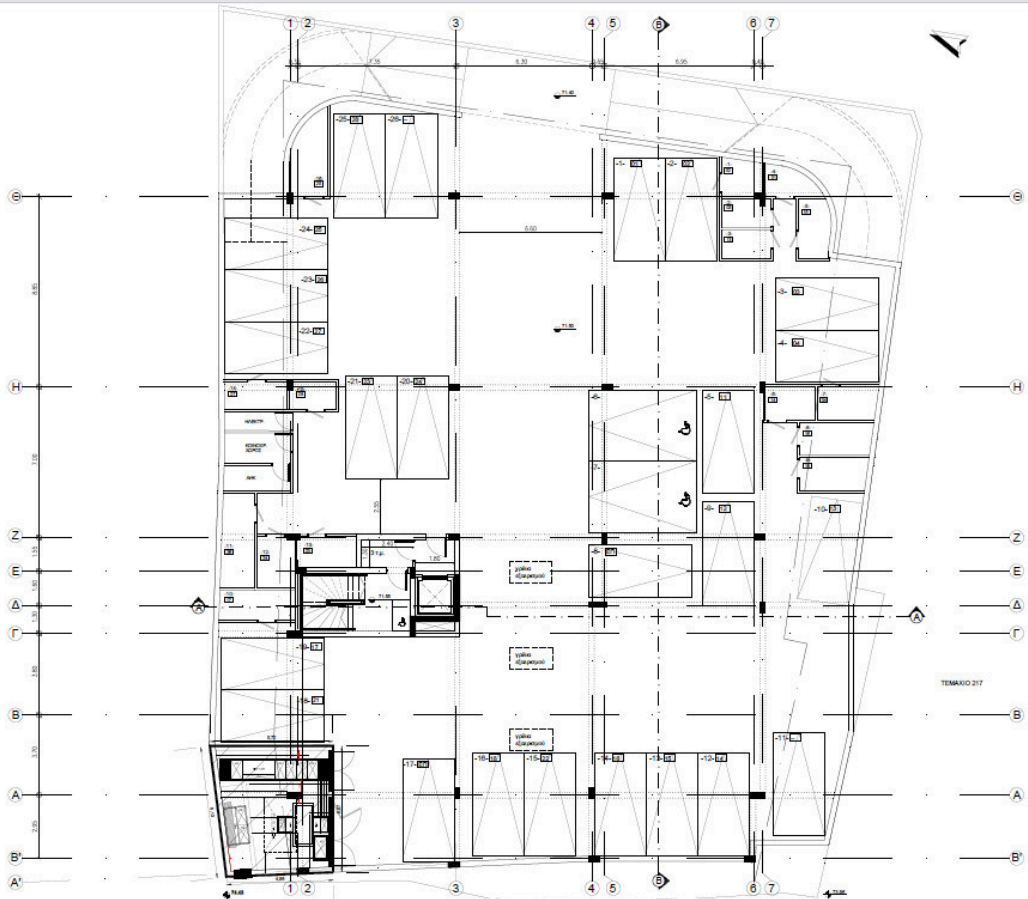

Covered

 **57.7 m²**

Type

Apartment

Status

Off plan

Covered veranda

14.05 m²

Description

This beautiful designed project consists of 17 two bedrooms luxury apartments.

The building gives to the resident a unique feeling of exclusivity and security.

*Location on map is indicative.

Floor plans

Additional information

Facilities

Parking, Covered

Storage

Features

Easy access to highway

Easy access to main roads