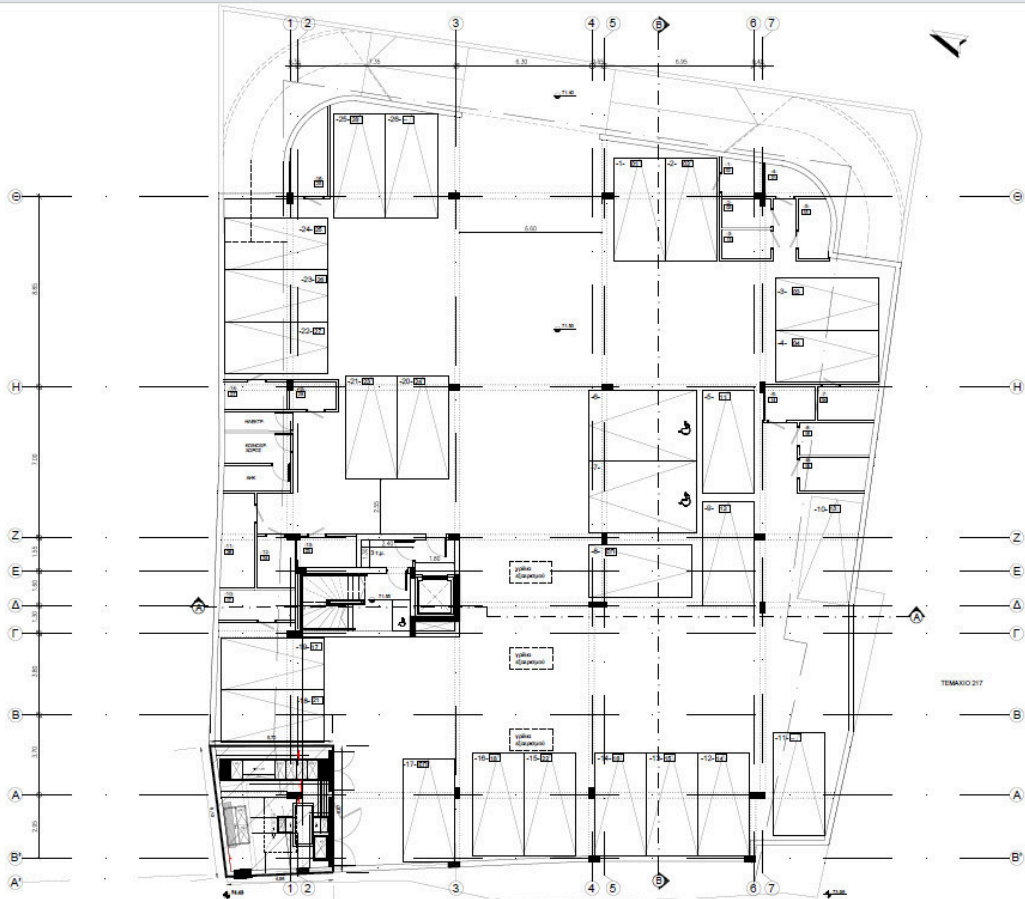

## Description

This beautiful designed project consists of 17 two bedrooms luxury apartments.

The building gives to the resident a unique feeling of exclusivity and security.

\*Location on map is indicative.

# Floor plans