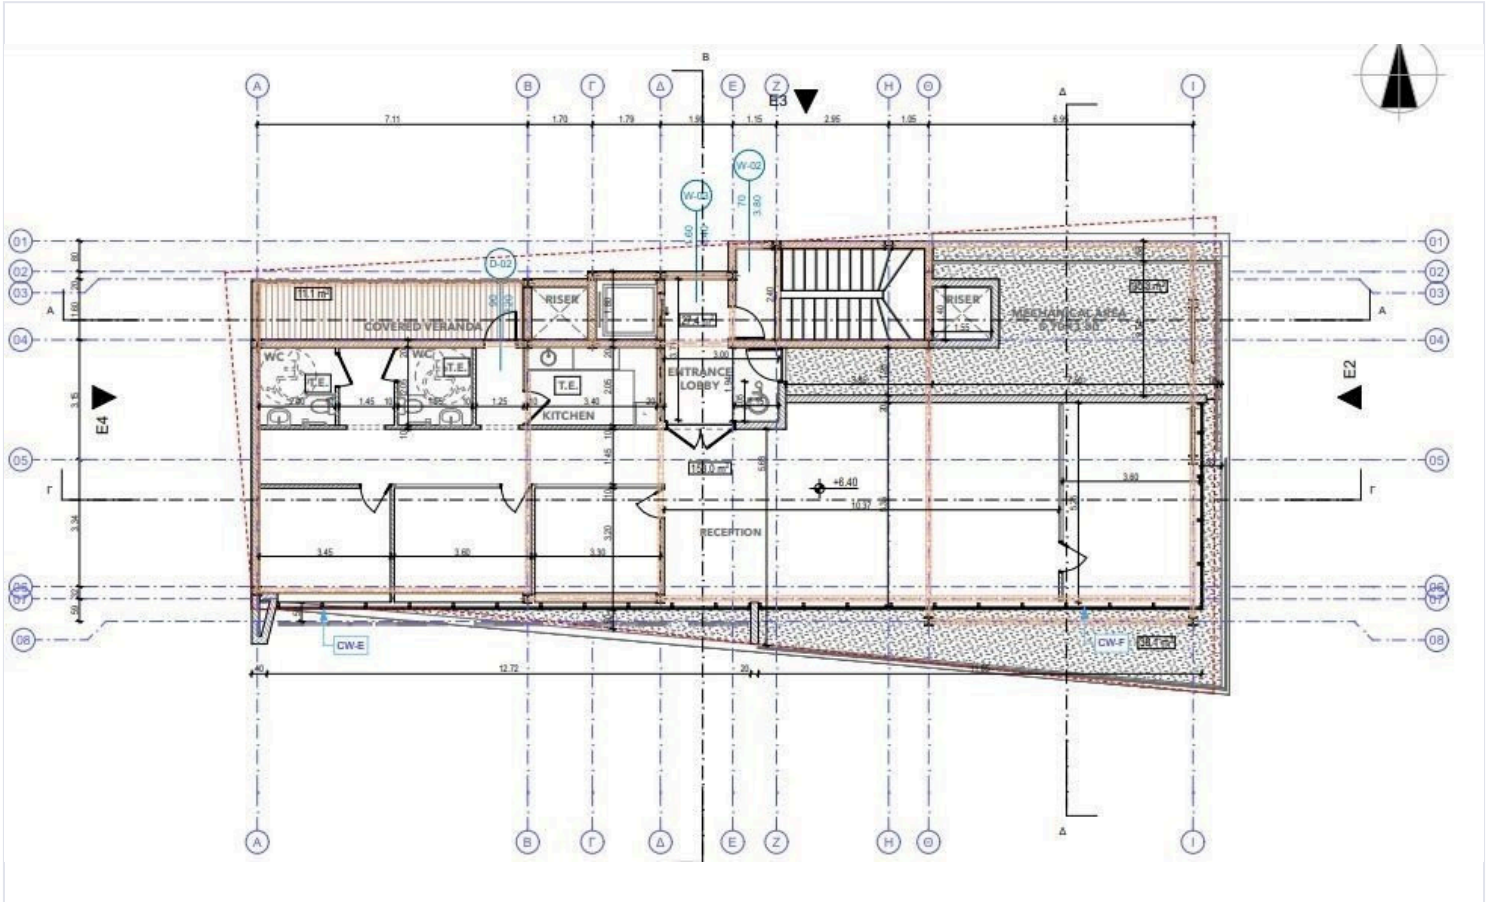

Type **Office**

Toilets **2**

Covered veranda **60 m²**

Status **Key ready**

Description

Modern high quality offices with the latest technologies, central air conditioning system for each floor, raised floor, all necessary access controls, private parking spaces, covered verandas, exceptional location.

*Location on the map is indicative.

Floor plans

Additional information

Facilities

Aircondition, Central system

Parking, Covered

Features

Kitchenette