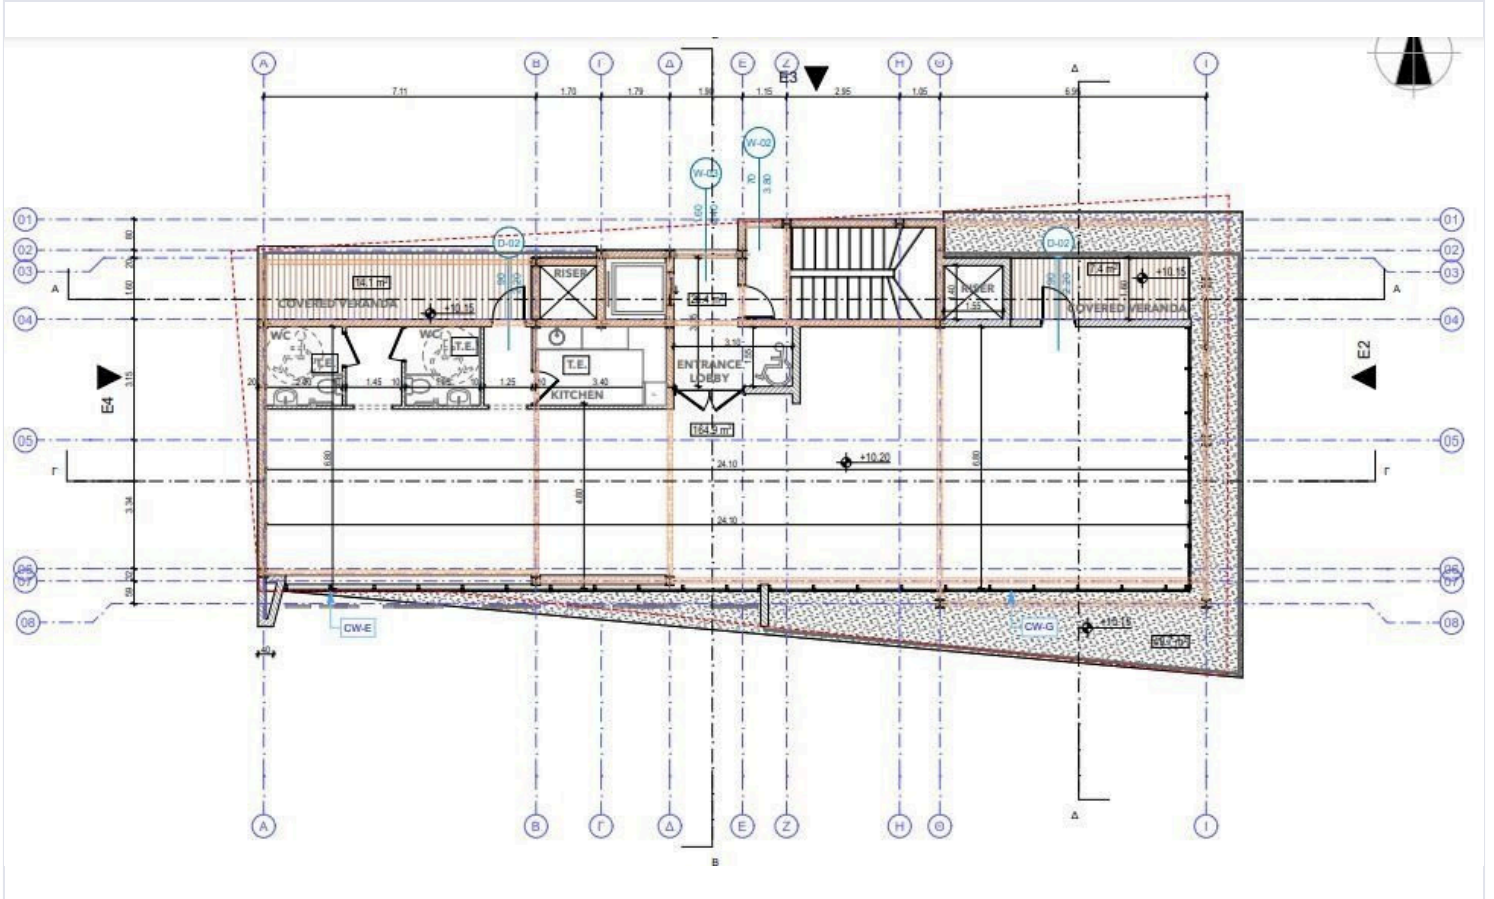

Type **Office**

Toilets **2**

Covered veranda **60 m²**

Status **Key ready**

Description

Modern high quality offices with the latest technologies, central air conditioning system for each floor, raised floor, all necessary access controls, private parking spaces, covered verandas, exceptional location.

*Location on the map is indicative.

Floor plans

Additional information

Facilities

Aircondition, Central system

Parking, Covered

Features

Kitchenette