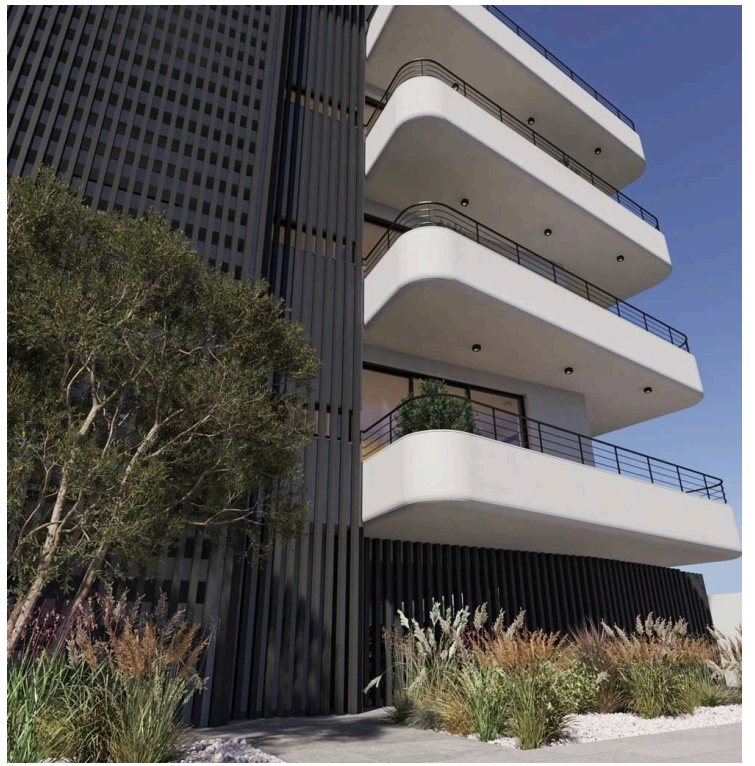

# New Modern Residential Building In Kato Polemidia Area

📍 Kato Polemidia, Limassol

€1,800,000 +VAT

## Description

With a unique combination of prime location, carefully selected finishes throughout and a contemporary lifestyle, the Project presents a range of exclusive opportunities to live a life characterized by unprecedented flair and quality.

Located on a quiet cul-de-sac, adjacent to a green area, it is a gem property development hidden away in an all-inclusive community, which is yet easily accessed.

Feel closer to nature while enjoying the amenities and offerings of a modern lifestyle, an ideal home for you and your family.