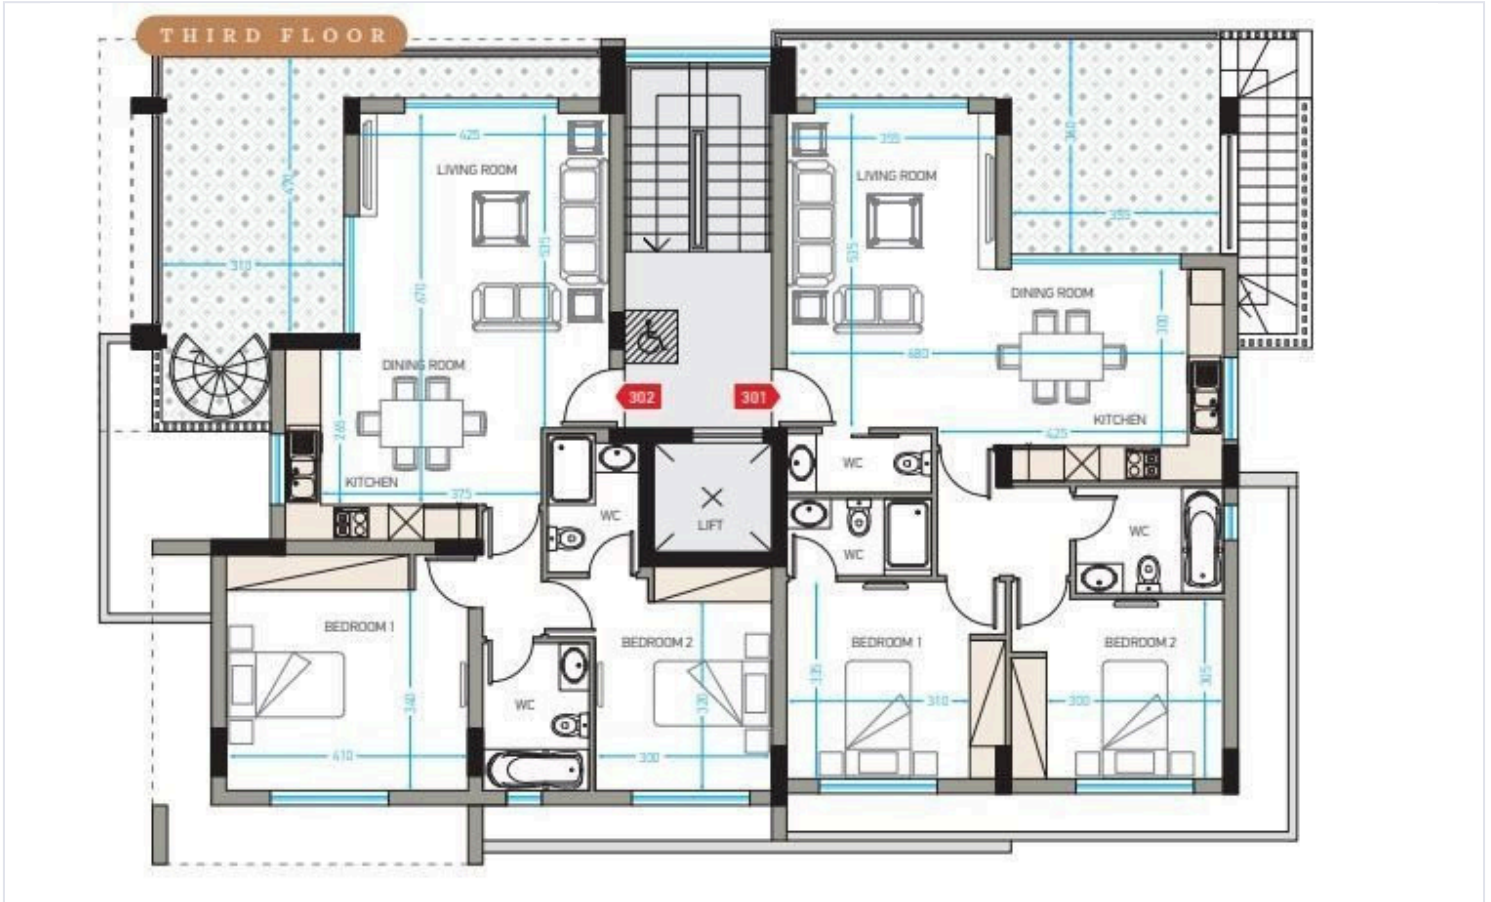

## Specifications

Bedrooms

 2

Bathrooms

 2

Covered

 88 m<sup>2</sup>

Type

**Apartment**

Covered veranda

**39 m<sup>2</sup>**

Roof garden

**30 m<sup>2</sup>**

Status

**Off plan**

# Floor plans

## Features

Guest WC

Roof garden