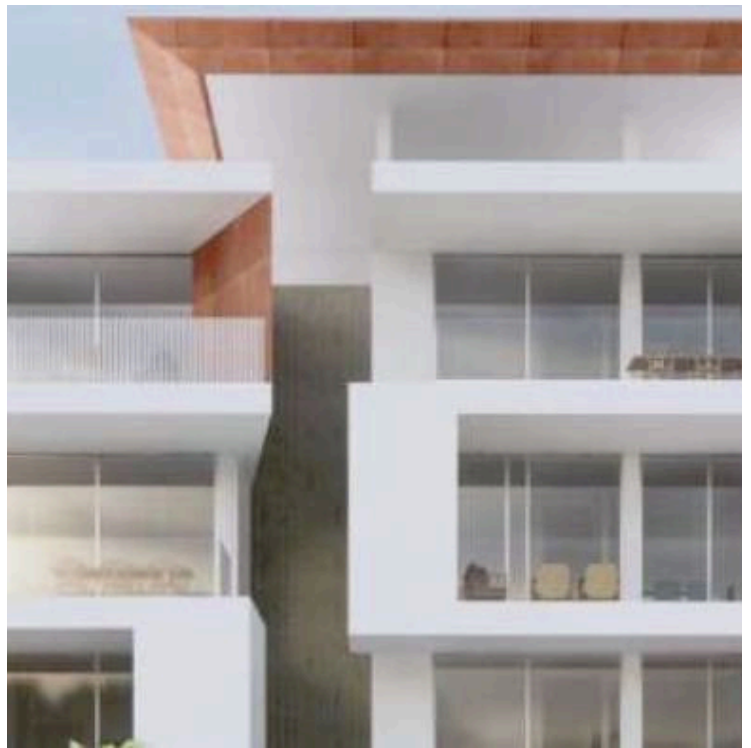

#4592

# Whole Residential Building In Germasogeia area

📍 Germasogeia, Limassol

€3,265,000 +VAT

## Description

This 3 floor building consists of 8 apartments in total, of 1 , 2 and 3 bedrooms and is part of a project of 4 blocks.

\*Location on the map is indicative.