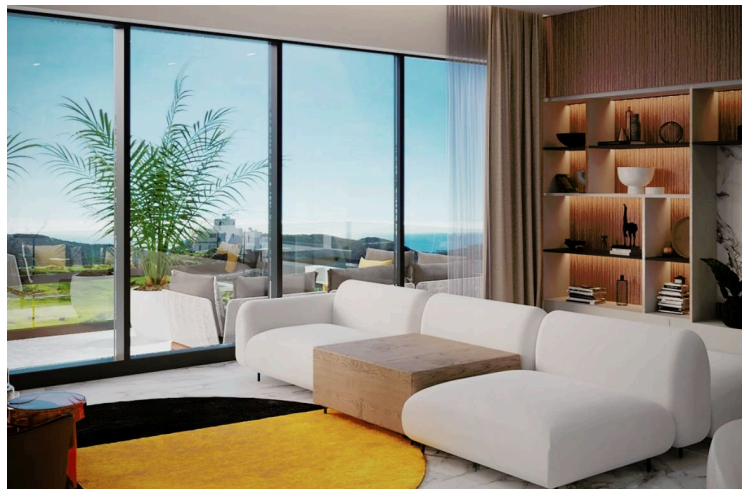

#4828

New Sea View Modern Villa with Swimming Pool in Parekklisia area.

📍 Parekklisia, Limassol

€3,500,000 +VAT

Overview

Specifications

Bedrooms

 5

Energy efficiency rating  **A**

Description

This villa offers a breathtaking view of the sea and the mountains stretching over the Limassol area. Located in a great location that combines elite living with the tranquility of the countryside and proximity to the city and the beach