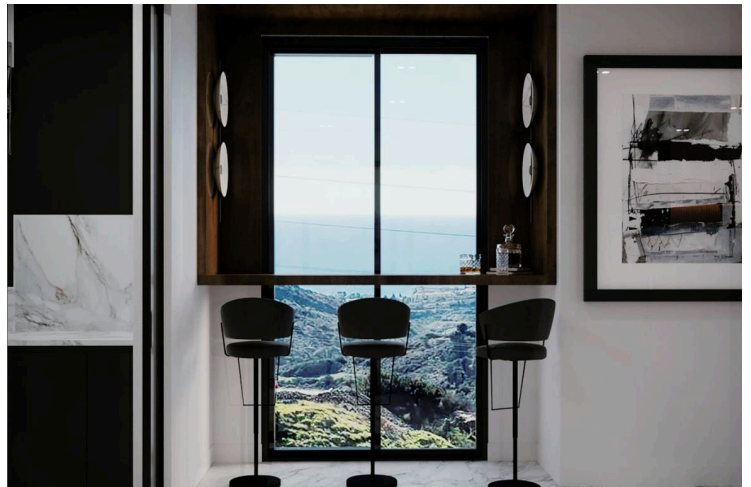

#4828

New Sea View Modern Villa with Swimming Pool in Parekklisia area.

📍 Parekklisia, Limassol

€3,500,000 +VAT

Overview

Specifications

Bedrooms

 5

Energy efficiency rating  **A**

Description

This villa offers a breathtaking view of the sea and the mountains stretching over the Limassol area. Located in a great location that combines elite living with the tranquility of the countryside and proximity to the city and the beach