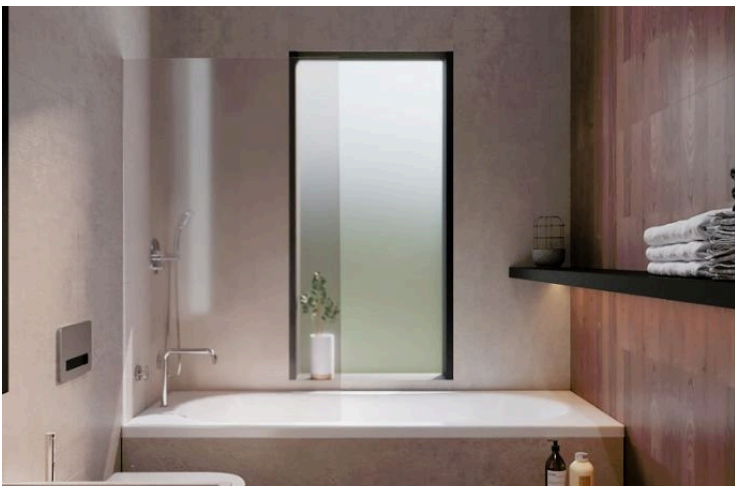

#4828

New Sea View Modern Villa with Swimming Pool in Parekklisia area.

📍 Parekklisia, Limassol

€3,500,000 +VAT

Overview

Specifications

Bedrooms

 5

Energy efficiency rating  **A**

Description

This villa offers a breathtaking view of the sea and the mountains stretching over the Limassol area. Located in a great location that combines elite living with the tranquility of the countryside and proximity to the city and the beach