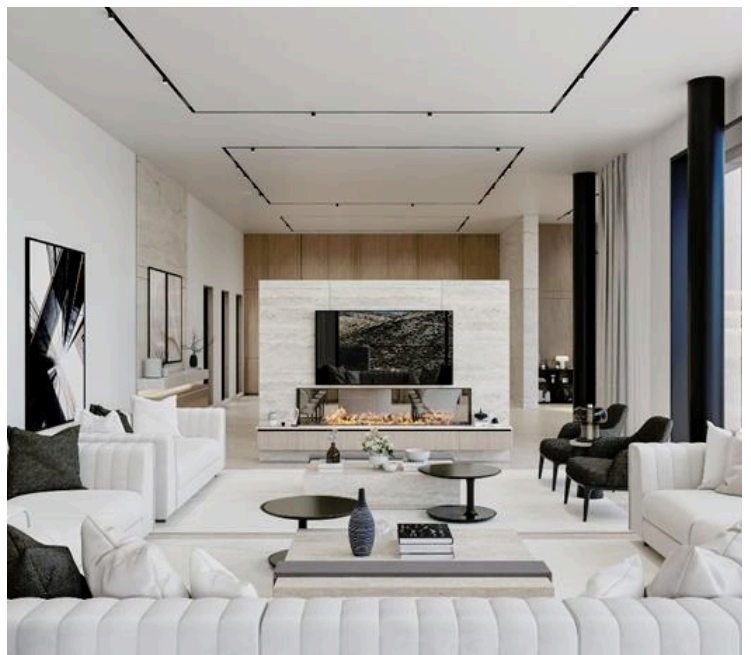

# New Luxury Villa with Panoramic Views in Mesa Geitonia area.

📍 Mesa Geitonia, Limassol

€2,900,000 +VAT

## Description

The villa includes 2 floors connected with an elegant staircase and lift.

The open plan ground floor consist of a modern spacious living room, dining area, kitchen, kitchenette, guest toilet and 3 grand bedrooms with ensuite bathrooms.