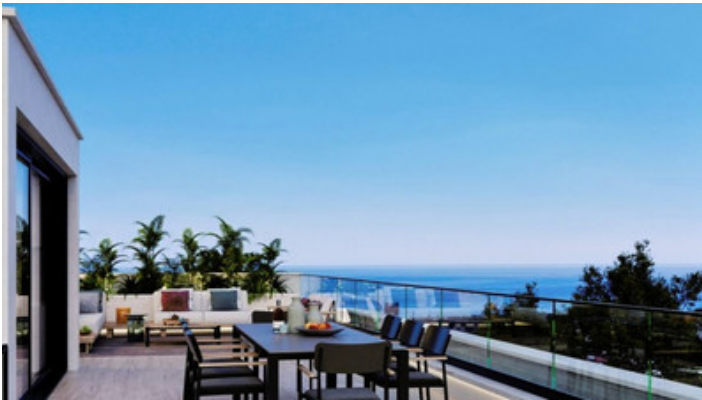

New Luxury Villa with Panoramic Views in Mesa Geitonia area.

📍 Limassol, Mesa Geitonia

#4891

Price	€2,900,000 +VAT	Type	House
Bedrooms	4	Bathrooms	4
Covered	400 m ²	Plot	1622 m ²
Status	Off plan	Area	Limassol, Mesa Geitonia

Description

The villa includes 2 floors connected with an elegant staircase and lift.

The open plan ground floor consist of a modern spacious living room, dining area, kitchen, kitchenette, guest toilet and 3 grand bedrooms with ensuite bathrooms.

The upper floor consist of a large size bedroom and access to the roof garden where is the perfect place to enjoy the most spectacular mountain view and sea view.

*Location on the map is indicative.

Katerina Athini

Elevator

Sauna

Features

Wine cellar

Garden, large

Luxury specifications

Roof Garden

Home cinema