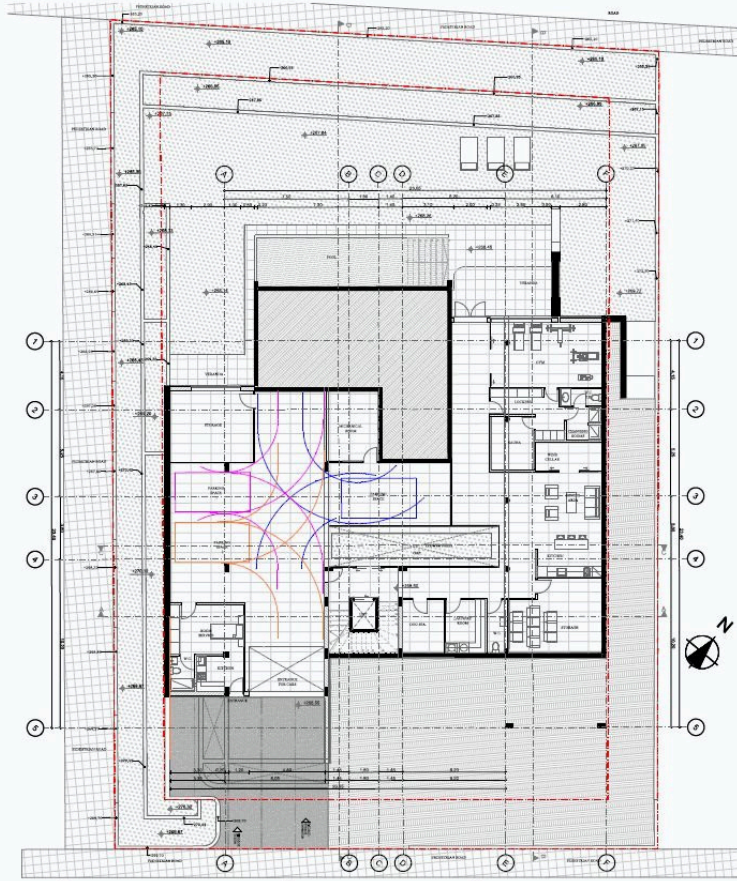

## Specifications

Bedrooms

Bathrooms

Covered

Type **House**

Toilets **1**

Plot **1622 m<sup>2</sup>**

Status **Off plan**

## Description

The villa includes 2 floors connected with an elegant staircase and lift.

The open plan ground floor consist of a modern spacious living room, dining area, kitchen, kitchenette, guest toilet and 3 grand bedrooms with ensuite bathrooms.

The upper floor consist of a large size bedroom and access to the roof garden where is the perfect place to enjoy the most spectacular mountain view and sea view.

\*Location on the map is indicative.

# Floor plans