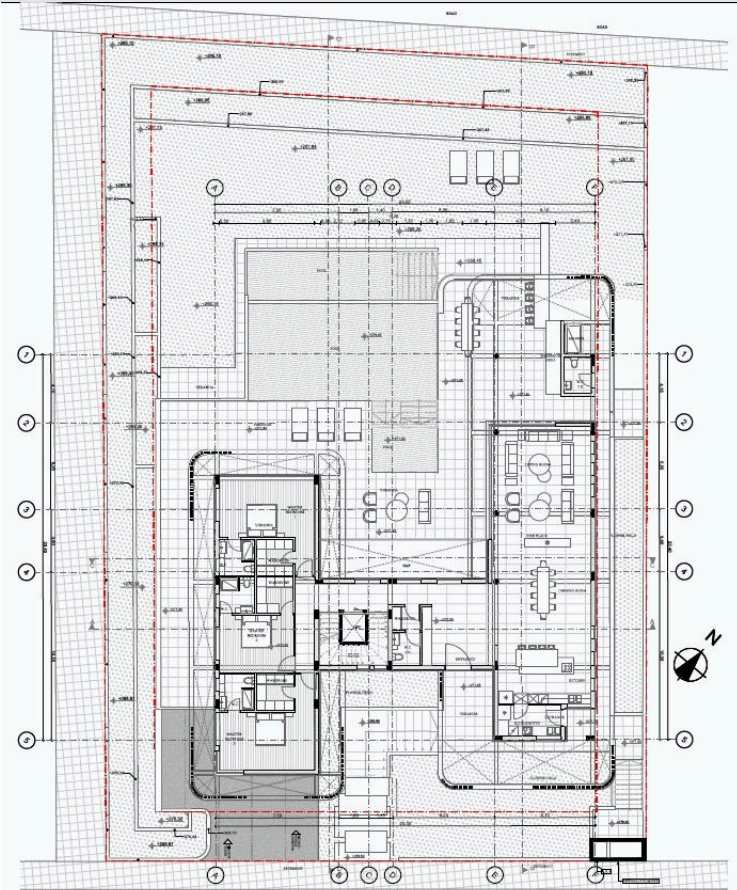

## Specifications

Bedrooms

Bathrooms

Covered

Type **House**

Toilets **1**

Plot **1622 m<sup>2</sup>**

Status **Off plan**

## Description

The villa includes 2 floors connected with an elegant staircase and lift.

The open plan ground floor consist of a modern spacious living room, dining area, kitchen, kitchenette, guest toilet and 3 grand bedrooms with ensuite bathrooms.

The upper floor consist of a large size bedroom and access to the roof garden where is the perfect place to enjoy the most spectacular mountain view and sea view.

\*Location on the map is indicative.

# Floor plans