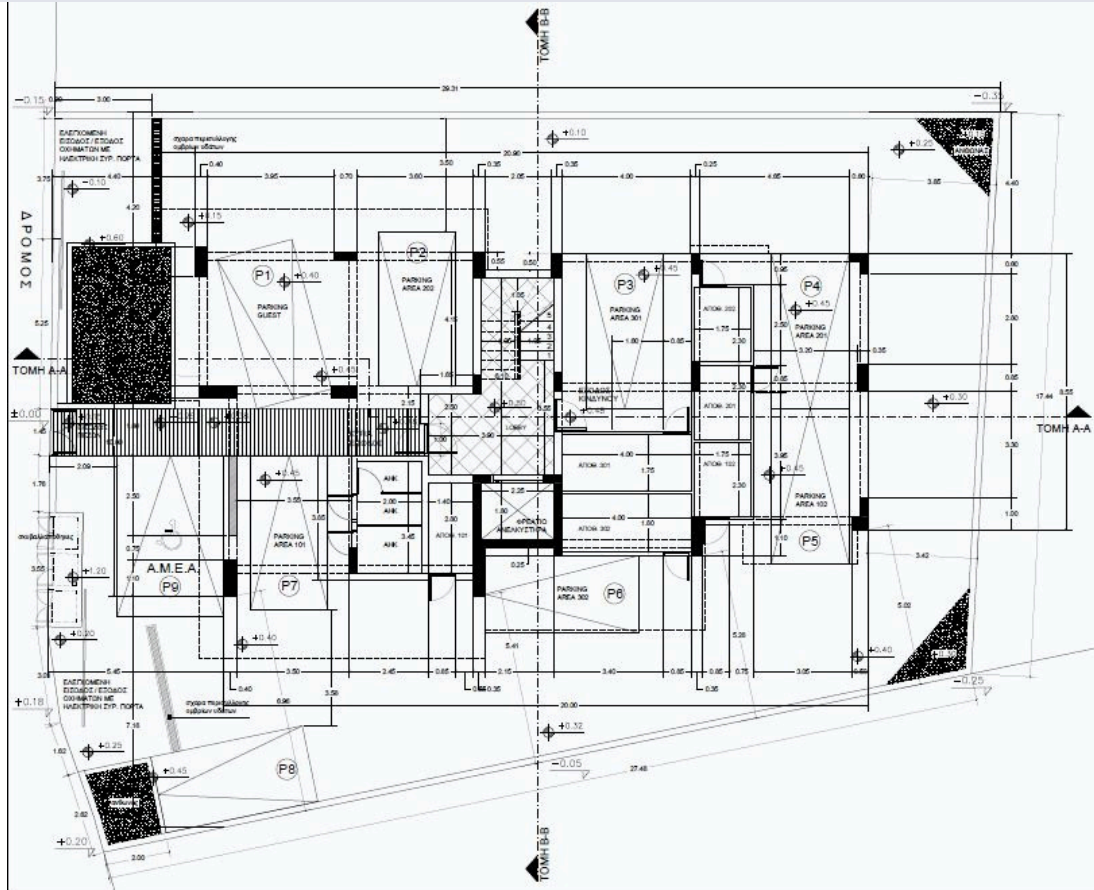

Floor plans