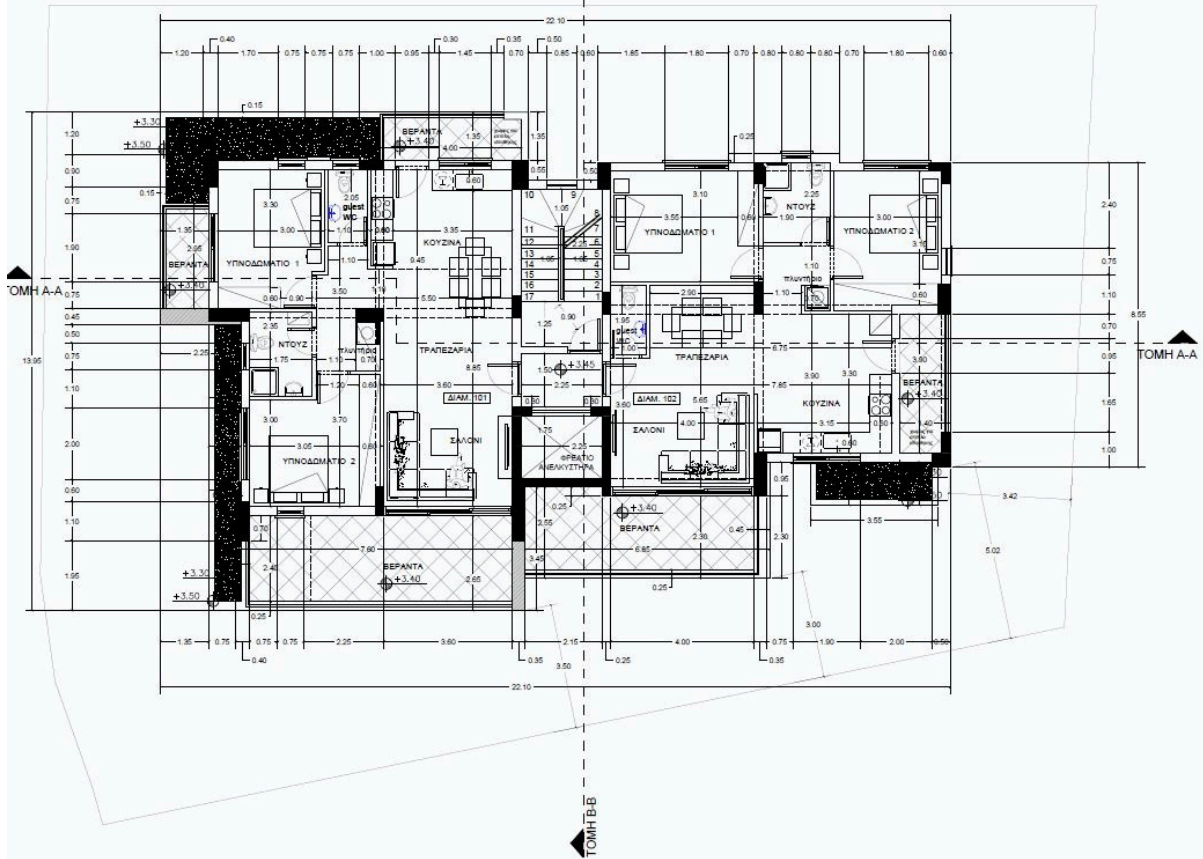

Floor plans