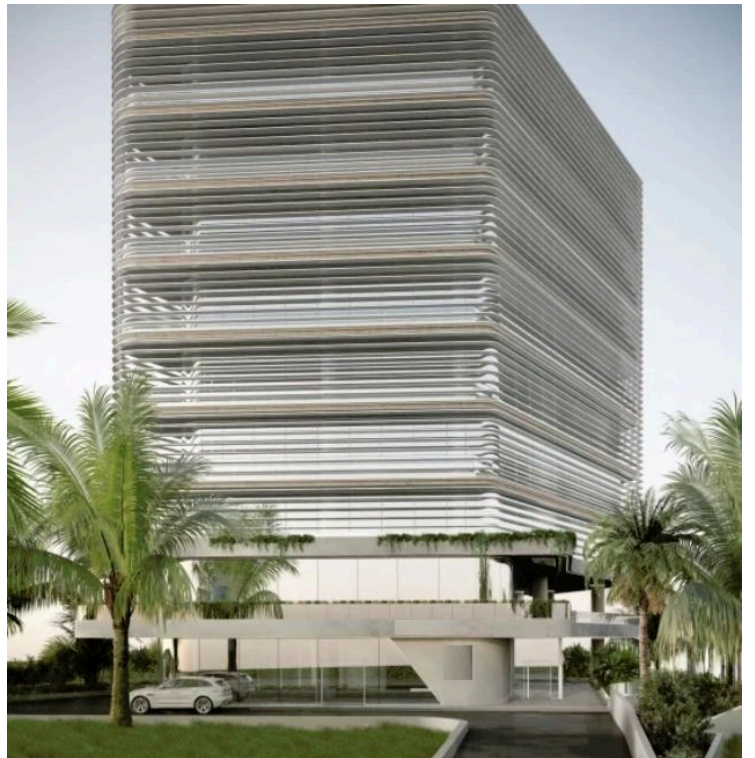

#5210

# New Modern Office for Rent in Germasogeia area.

📍 Germasogeia Tourist Area, Limassol

€26,500 /month