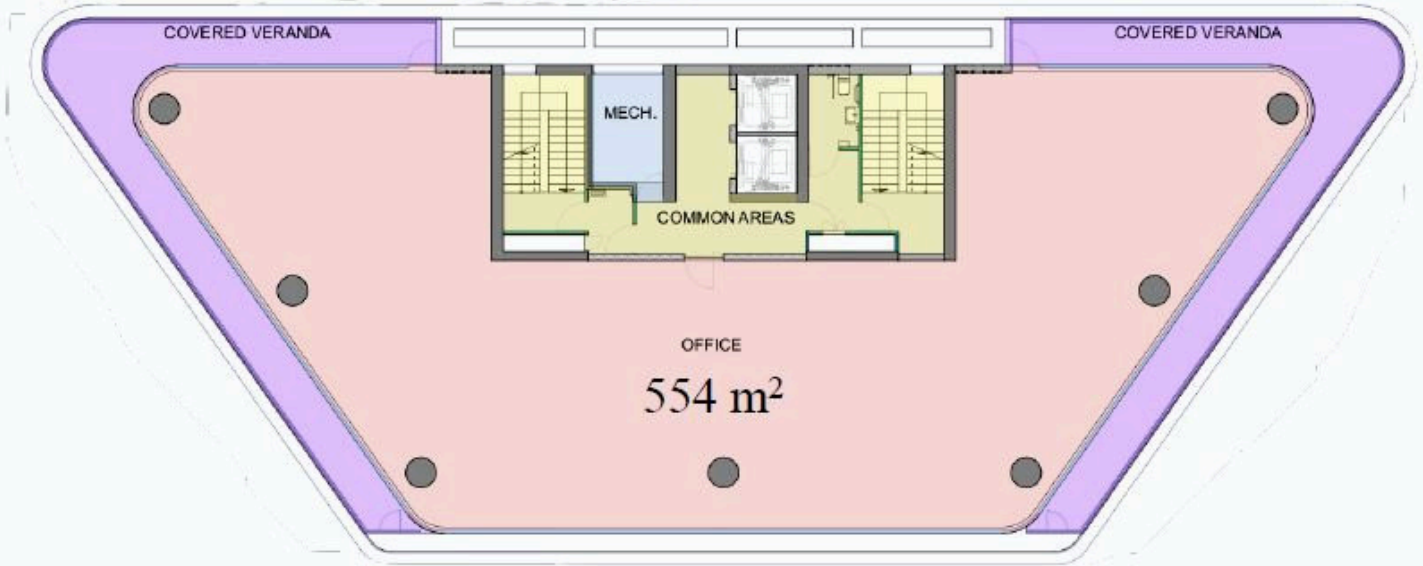

Type	Office
Covered veranda	102 m²

Status	Under construction
Energy efficiency rating	 A

Description

The business center is designed in the modern Open Space style. Open space allows you to effectively use every square inch of the useful space, configure areas tailored for specific requirements of a particular project.

Even the rooftop is a separate area for relaxation and meetings. There is a green garden and a barbecue area for employees.

*Location on map is indicative.

Floor plans

GROUND FLOOR

Additional information

Facilities