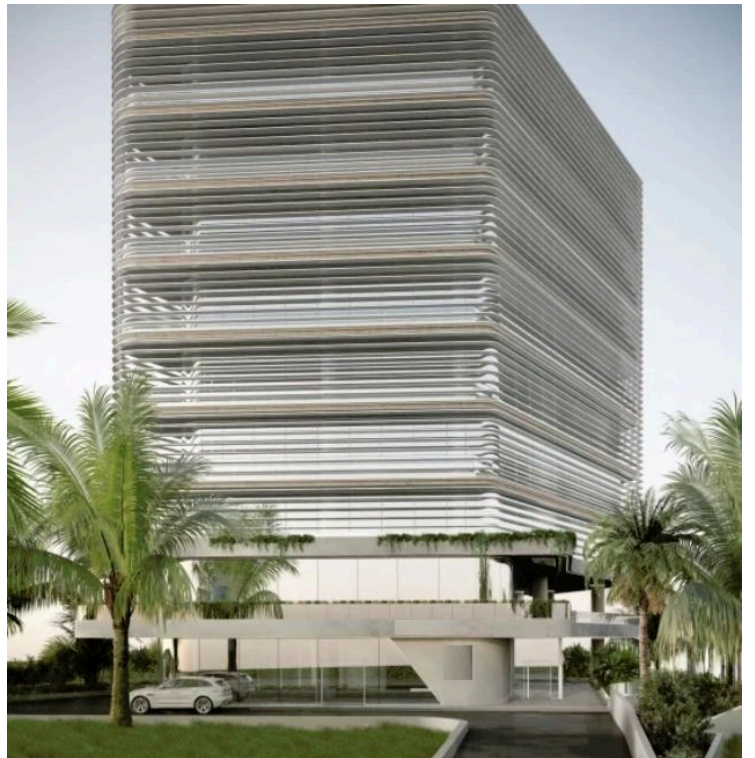

#5211

New Modern Office for Rent in Germasogeia area.

📍 Germasogeia Tourist Area, Limassol

€28,500 /month

Overview

Specifications

Covered

 **379 m²**

Type	Office
Covered veranda	102 m²

Status	Under construction
Energy efficiency rating	 A

Description

The business center is designed in the modern Open Space style. Open space allows you to effectively use every square inch of the useful space, configure areas tailored for specific requirements of a particular project.

The building is equipped with everything necessary for productive work, leisure and sport. Gym, cozy cafe, conference rooms, stylish lobby, presentable offices of various sizes, guarded two-level parking.