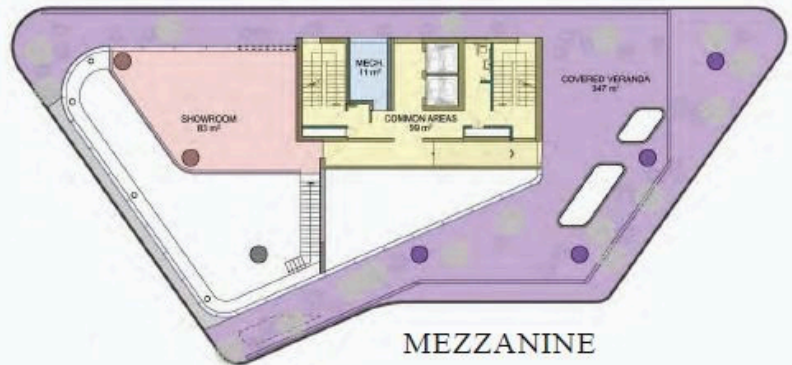

Type	Office
Covered veranda	102 m²
Uncovered veranda	300 m²

Roof garden	194 m²
Status	Under construction
Energy efficiency rating	 A

Description

The business center is designed in the modern Open Space style. Open space allows you to effectively use every square inch of the useful space, configure areas tailored for specific requirements of a particular project.

Even the rooftop is a separate area for relaxation and meetings. There is a green garden and a barbecue area for employees.

*Location on map is indicative.

Floor plans

GROUND FLOOR

Additional information

Facilities