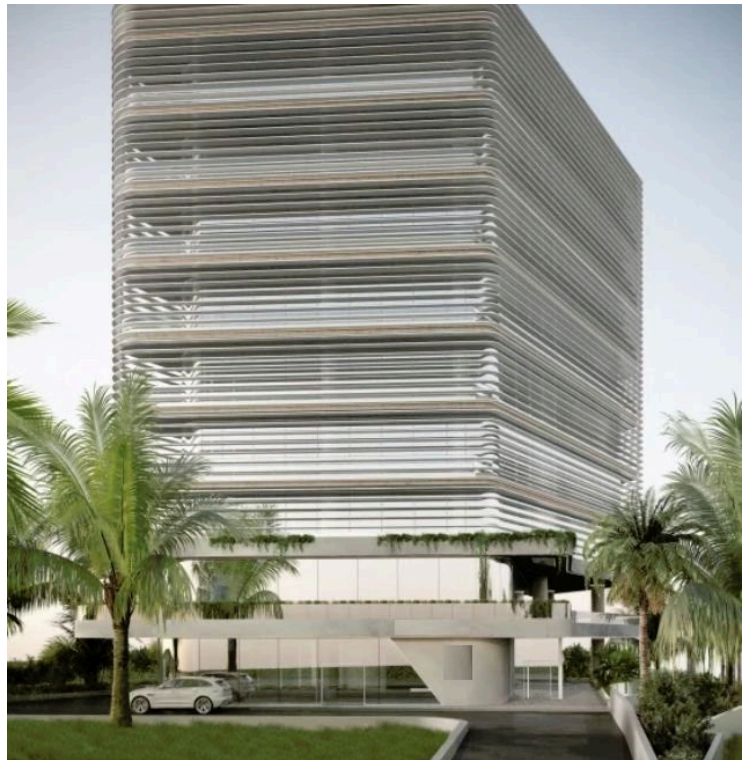

#5212

New Modern Top Floor Office + Roof Garden for Rent in Germasogeia area.

📍 Germasogeia Tourist Area, Limassol

€38,500 /month

Overview

Specifications

Covered

 **379 m²**

Type	Office
Covered veranda	102 m²
Uncovered veranda	300 m²

Roof garden	194 m²
Status	Under construction
Energy efficiency rating	 A

Description

The business center is designed in the modern Open Space style. Open space allows you to effectively use every square inch of the useful space, configure areas tailored for specific requirements of a particular project.

The building is equipped with everything necessary for productive work, leisure and sport. Gym, cozy cafe, conference rooms, stylish lobby, presentable offices of various sizes, guarded two-level parking.