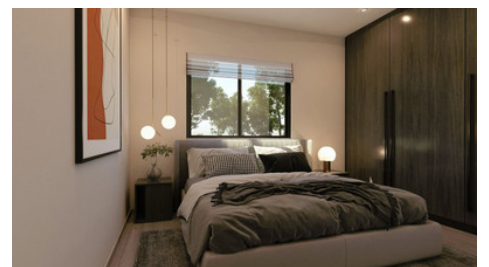

New Apartment in Episkopi

📍 Limassol, Episkopi Lemesou

#5654

Price	€215,000 +VAT	Type	Apartment
Bedrooms	2	Bathrooms	2
Covered	77 m ²	Covered veranda	14.2 m ²
Status	Under construction	Floor	1 / 2
Area	Limassol, Episkopi Lemesou		

Description

The apartment building is only 2 floors and consists of 6 apartments in total.

This apartment consists of an open plan kitchen, dining and living area, 2 bedrooms and 2 bathrooms (1 ensuite).

Admin

✉ katerina@cyprusdomus.com

Facilities

Parking, Covered

Features

Balcony

Open plan

En suite Bathroom