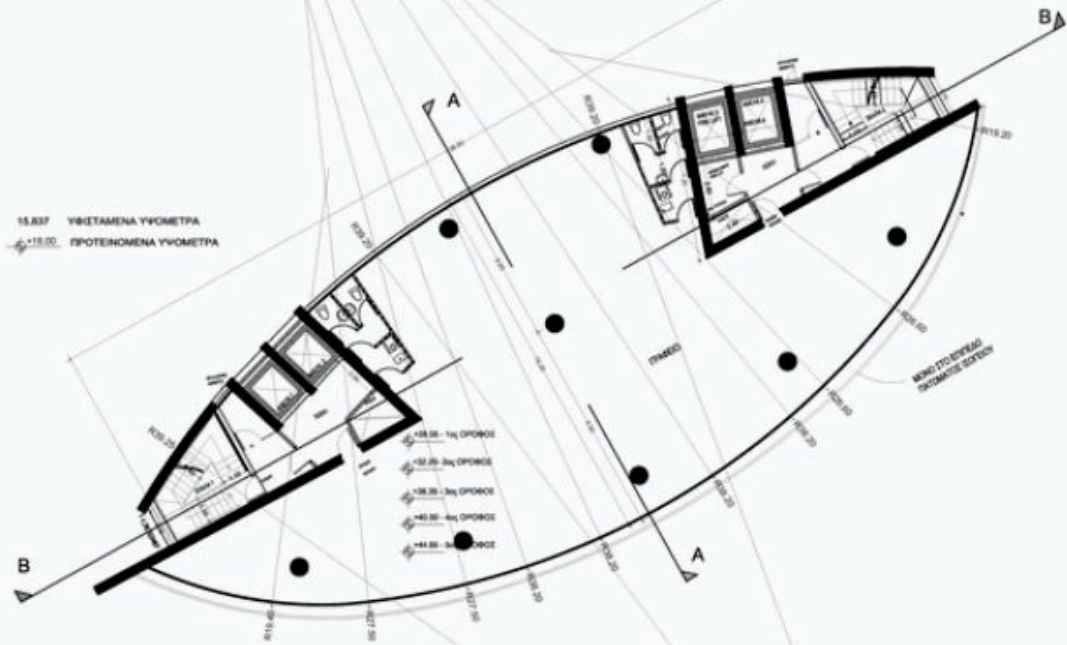

Type	Commercial Building
Uncovered veranda	168 m²
Basement	1964 m²

Status	Off plan
Energy efficiency rating	 A

Description

Class "A" business center with luxury offices spread on six floors, one on each floor, and retail shops/showrooms each with mezzanines on the ground floor.

*Location on the map is indicative.

Floor plans

Additional information

Facilities

Aircondition, Central system

Elevator

Heating, Central

Features