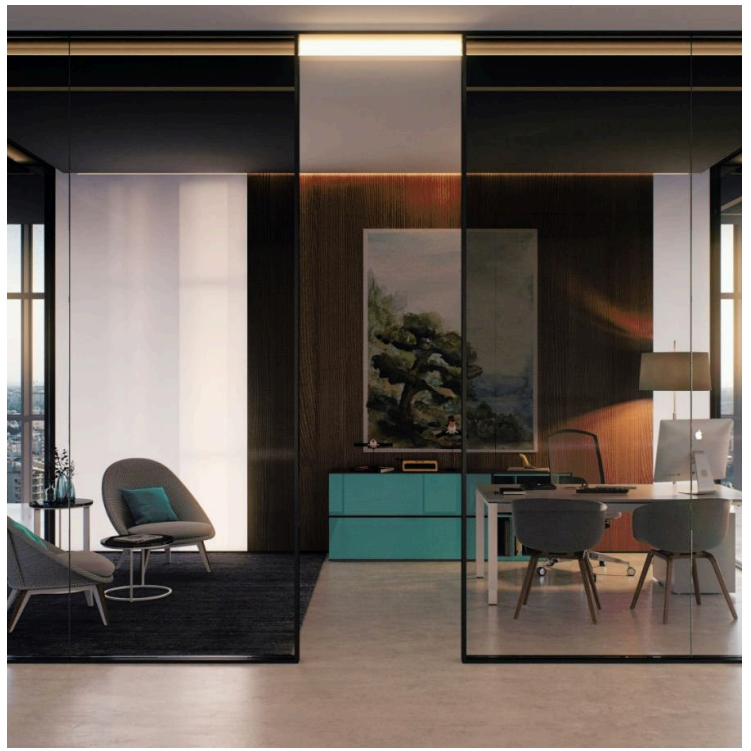

#5734

New Luxury Office Building For Sale in Germasogeia area.

📍 Germasogeia, Limassol

€23,000,000 +VAT

Overview

Specifications

Covered

 **2626 m²**