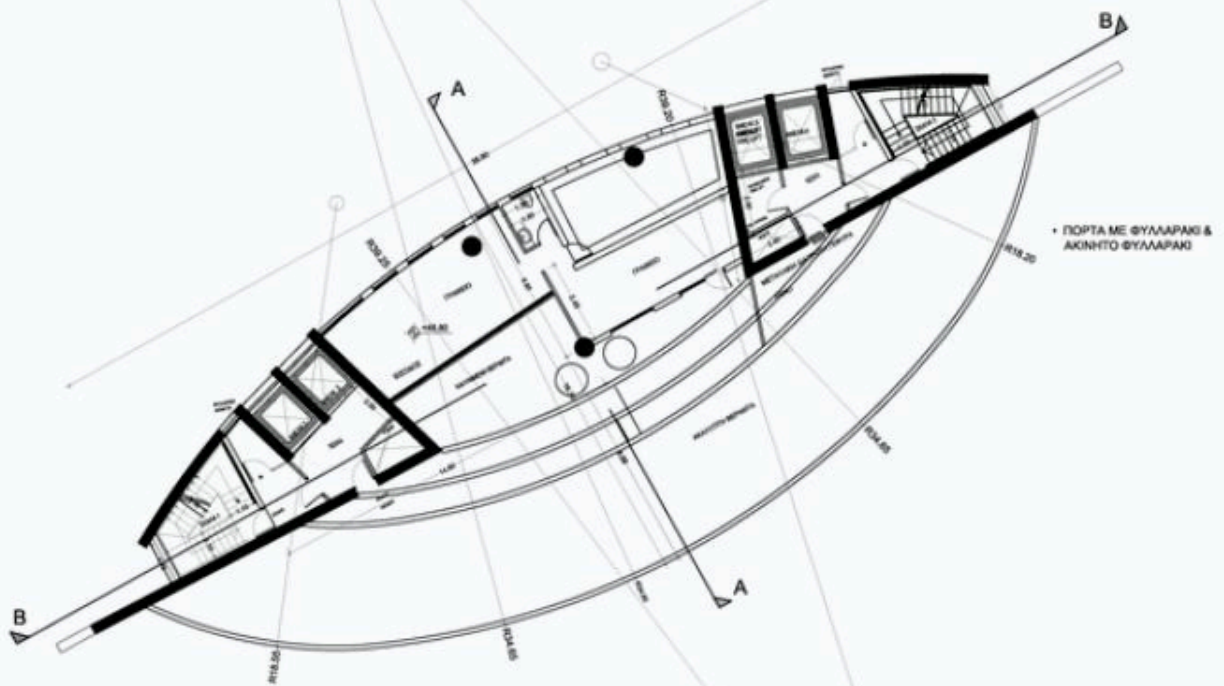

Type	Commercial Building
Uncovered veranda	168 m²
Basement	1964 m²

Status	Off plan
Energy efficiency rating	 A

Description

Class "A" business center with luxury offices spread on six floors, one on each floor, and retail shops/showrooms each with mezzanines on the ground floor.

*Location on the map is indicative.

Floor plans

Additional information

Facilities

Aircondition, Central system

Elevator

Heating, Central

Features