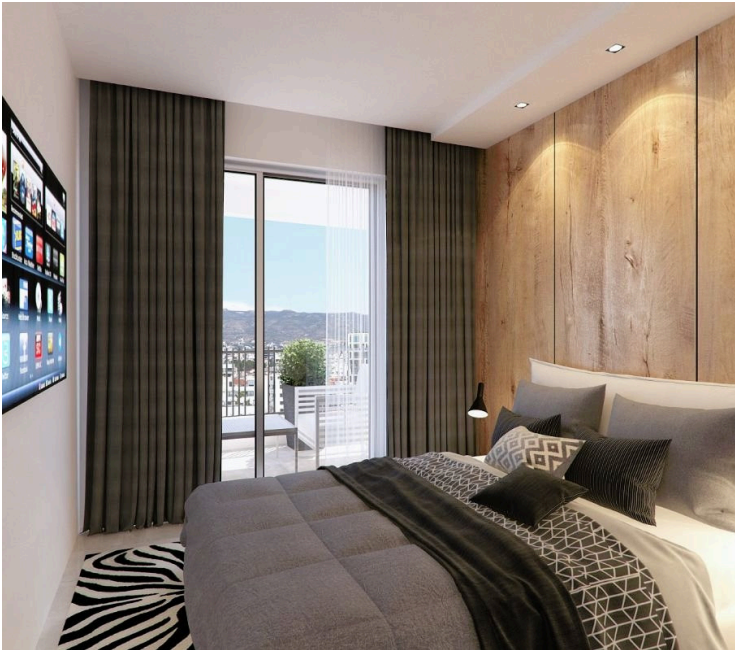

#5938

New Apartment Building in Agios Spyridonas area.

📍 Agios Spyridonas, Limassol

€1,750,000 +VAT

Overview

Specifications

Bedrooms

 12

Bathrooms

 11

Covered

 900.05 m²

Type	Apartment Building	Status	Under construction
Plot	500 m²	Energy efficiency rating	 A

Description

This project is a three-storey building situated in the center of Limassol and consists of six spacious 2-bedroom apartments, two on each floor.

The development is marked by the urban Mediterranean architecture, while the emphasis is on designed spacious interiors, attractive finishing touches, indoor comfort, and relaxation on the inviting verandas of each unit.