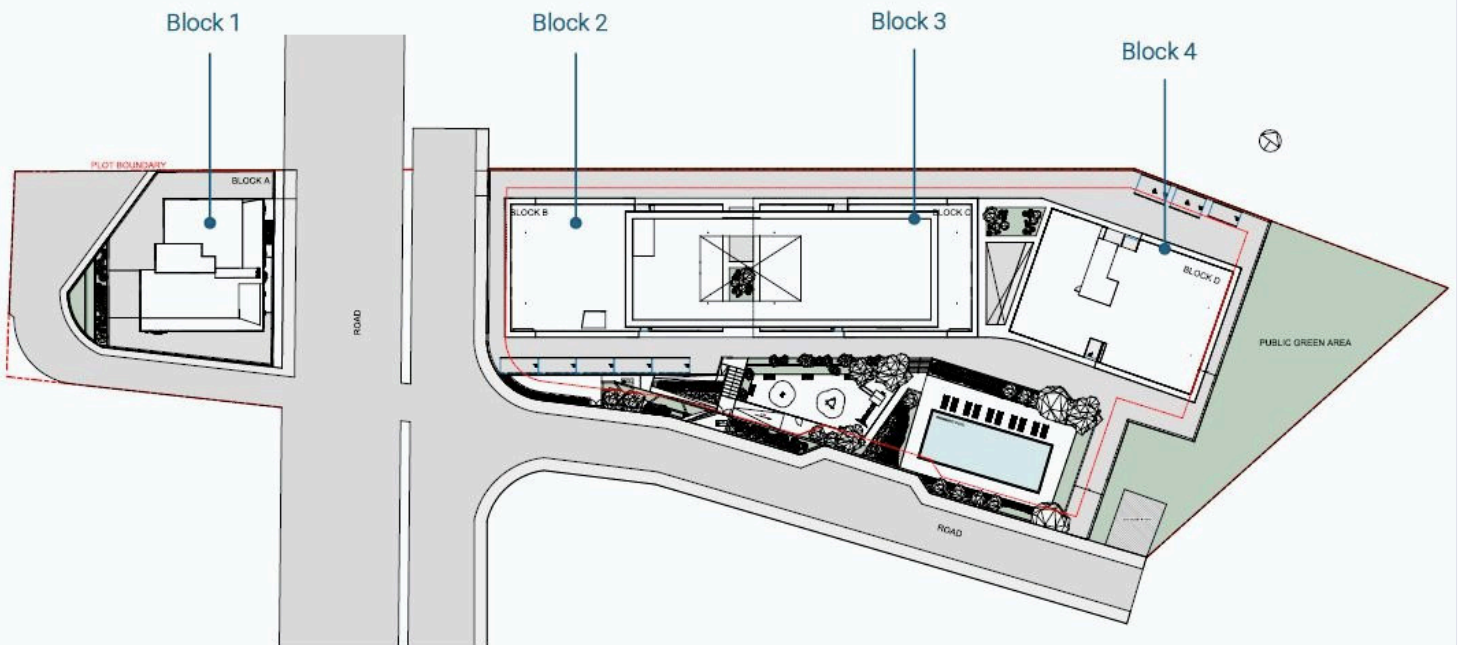

Floor plans