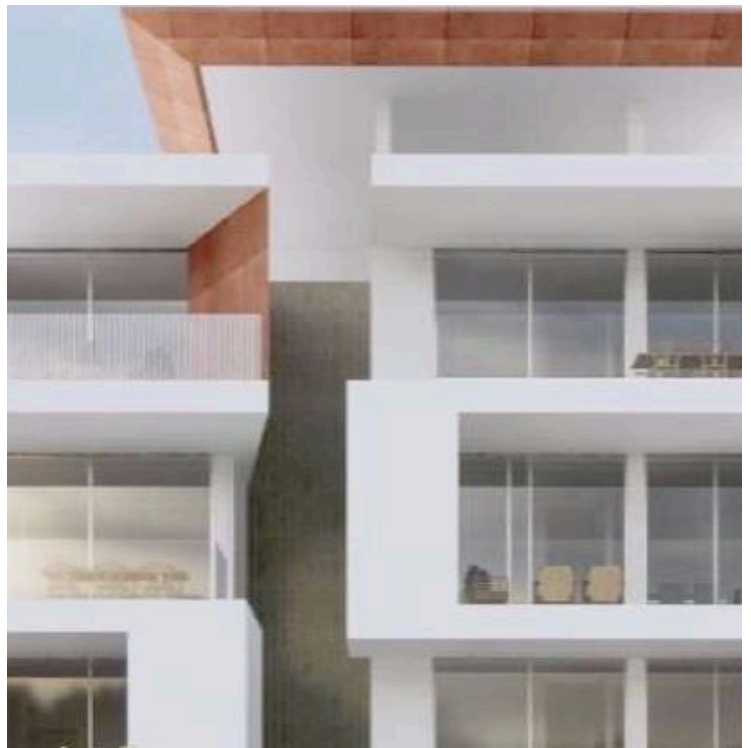

#5949

New Apartment Block For Sale in Germasogeia area.

📍 Germasogeia, Limassol

€3,448,000 +VAT

Overview

Specifications

Covered

 923 m²

Type

Apartment Building

Status

Off plan

Description

A stunning residential community that offers you the tranquility of nature and the convenience of urban living.

The complex consists of 4 apartment blocks with their own unique design and features, 20m swimming pool, kids' playground and extensive green area.

Located on Limassol hills, this residence is giving you a breath-taking view of the horizon, sea and the cityscape.

This block (1) consists of 11 apartments in total of 1 & 2 bedrooms.

*Location on map is indicative.