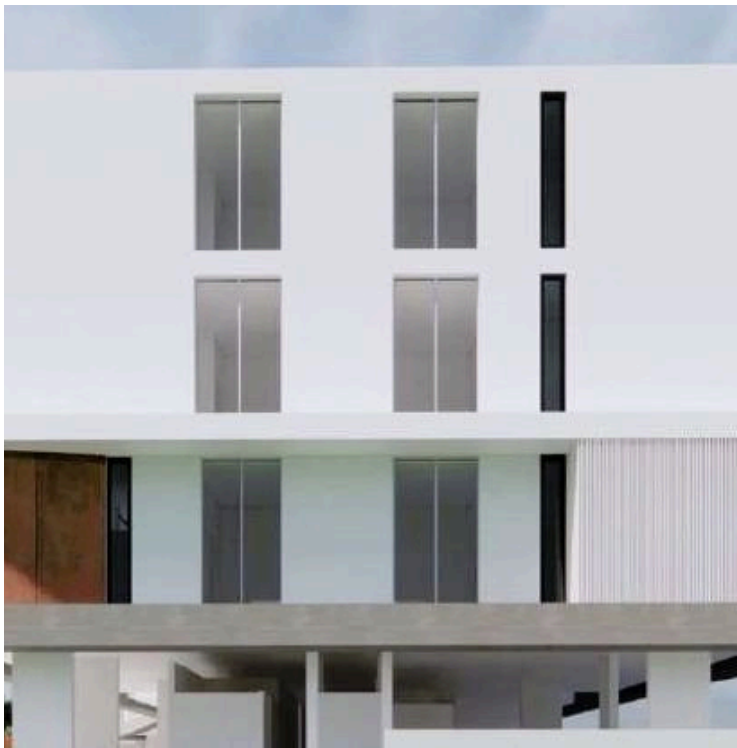

#5949

New Apartment Block For Sale in Germasogeia area.

📍 Germasogeia, Limassol

€3,448,000 +VAT

Overview

Specifications

Covered

 923 m²

Type

Apartment Building

Status

Off plan

Description

A stunning residential community that offers you the tranquility of nature and the convenience of urban living.

The complex consists of 4 apartment blocks with their own unique design and features, 20m swimming pool, kids' playground and extensive green area.

Located on Limassol hills, this residence is giving you a breath-taking view of the horizon, sea and the cityscape.

This block (1) consists of 11 apartments in total of 1 & 2 bedrooms.

*Location on map is indicative.