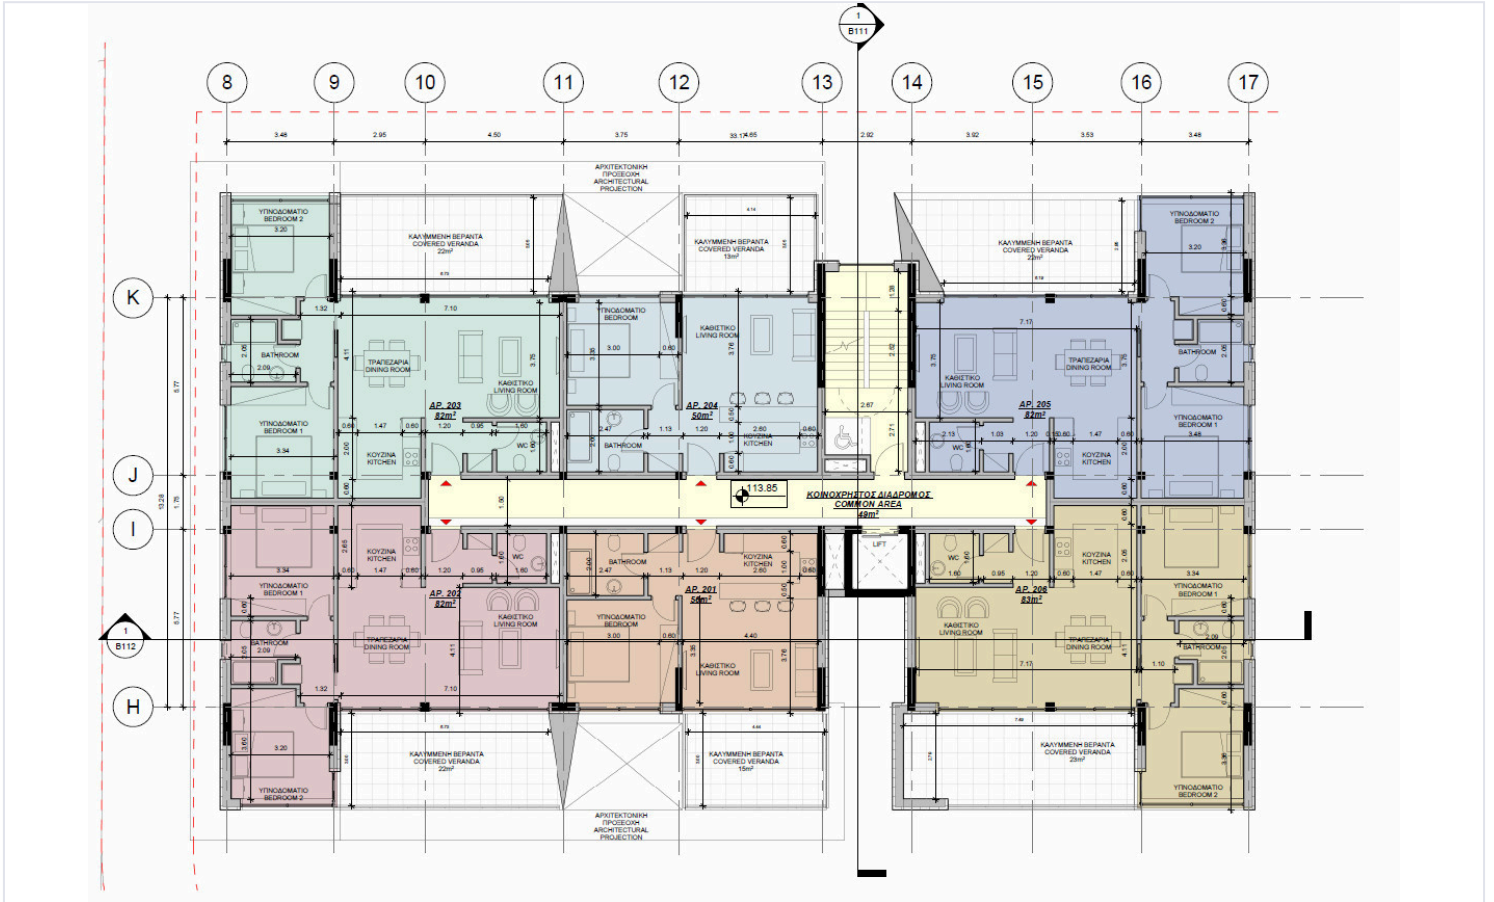

Bathrooms

 1

Covered

 82 m²

Type

Apartment

Toilets

1

Located on Limassol hills, this residence is giving you a breath-taking view of the horizon, sea and the cityscape.

*Location on map is indicative.

Floor plans

Additional information

Facilities

Aircondition, Provision