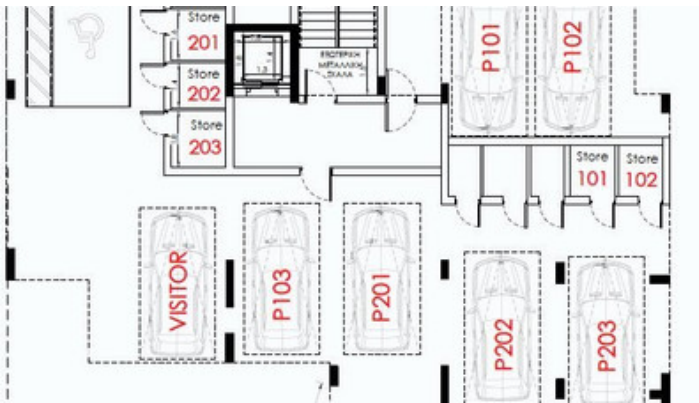

## New Penthouse For Sale in Ypsonas area.

📍 Limassol, Ypsonas

#6200

<b>Price</b>	€285,000 +VAT	<b>Type</b>	Apartment
<b>Bedrooms</b>	3	<b>Bathrooms</b>	2
<b>Covered</b>	94.6 m <sup>2</sup>	<b>Covered veranda</b>	15 m <sup>2</sup>
<b>Status</b>	Off plan	<b>Energy efficiency rating</b>	A
<b>Floor</b>	Penthouse / 2	<b>Area</b>	Limassol, Ypsonas

## Description

This penthouse consists of an open plan kitchen and living area, 3 bedrooms and 2 bathrooms.

It has 1 covered parking and 1 storage.

\*Location on map is indicative.