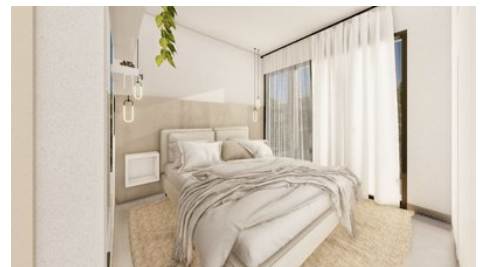

## New Penthouse For Sale in Kato Polemidia area.

📍 Limassol, Kato Polemidia

#6248

<b>Price</b>	€280,000 +VAT	<b>Type</b>	Apartment
<b>Bedrooms</b>	2	<b>Bathrooms</b>	2
<b>Covered</b>	80 m <sup>2</sup>	<b>Covered veranda</b>	15 m <sup>2</sup>
<b>Status</b>	Off plan	<b>Energy efficiency rating</b>	A
<b>Floor</b>	Penthouse / 3	<b>Area</b>	Limassol, Kato Polemidia

## Description

The penthouse consists of an open plan kitchen, dining and living area, 2 bedrooms and 2 bathrooms (1 ensuite).

It has 1 covered parking and 1 storage.

\*Location on map is indicative.