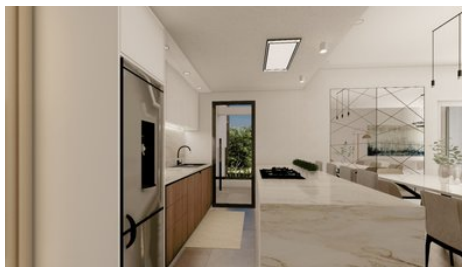

## New Penthouse For Sale in Kato Polemidia area.

📍 Limassol, Kato Polemidia

#6248

<b>Price</b>	€280,000 +VAT	<b>Type</b>	Apartment
<b>Bedrooms</b>	2	<b>Bathrooms</b>	2
<b>Covered</b>	80 m <sup>2</sup>	<b>Covered veranda</b>	15 m <sup>2</sup>
<b>Status</b>	Off plan	<b>Energy efficiency rating</b>	A
<b>Floor</b>	Penthouse / 3	<b>Area</b>	Limassol, Kato Polemidia

## Description

The penthouse consists of an open plan kitchen, dining and living area, 2 bedrooms and 2 bathrooms (1 ensuite).

It has 1 covered parking and 1 storage.

\*Location on map is indicative.