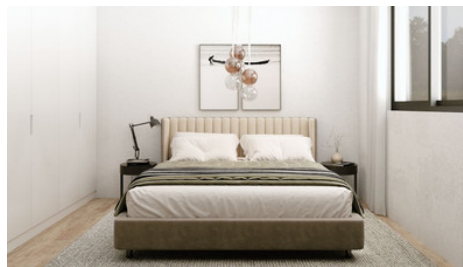

New Apartments For Sale in Agia Fyla area.

📍 Limassol, Agia Fyla

#6325

Price	€300,000 +VAT	Type	Apartment
Bedrooms	2	Bathrooms	2
Covered	89.55 m ²	Covered veranda	20.59 m ²
Status	Under construction	Floor	1 / 3
Area	Limassol, Agia Fyla		

Description

This project consists of 2 twin apartment buildings located in Agia Fyla in close proximity to all main amenities .

The apartment consists of an open plan kitchen, dining and living area, 2 bedrooms and 2 bathrooms (1 ensuite).