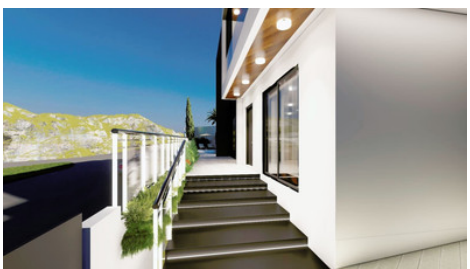

New Luxury Villa With Panoramic Sea View For Sale in Germasogeia area.

📍 Limassol, Germasogeia

#6363

Price	€1,700,000 +VAT	Type	House
Bedrooms	4	Bathrooms	3
Covered	190 m ²	Covered veranda	52 m ²
Covered parking	31 m ²	Plot	467 m ²
Status	Off plan	Energy efficiency rating	A
Area	Limassol, Germasogeia		

Description

This exquisite high-end villa offers a panoramic view that elevates the living experience to unparalleled heights.

The villa on the ground floor features an open plan kitchen, dining and living area and 1 guest w/c. On the first floor you will find 4 bedrooms and 2 bathrooms (1 ensuite)