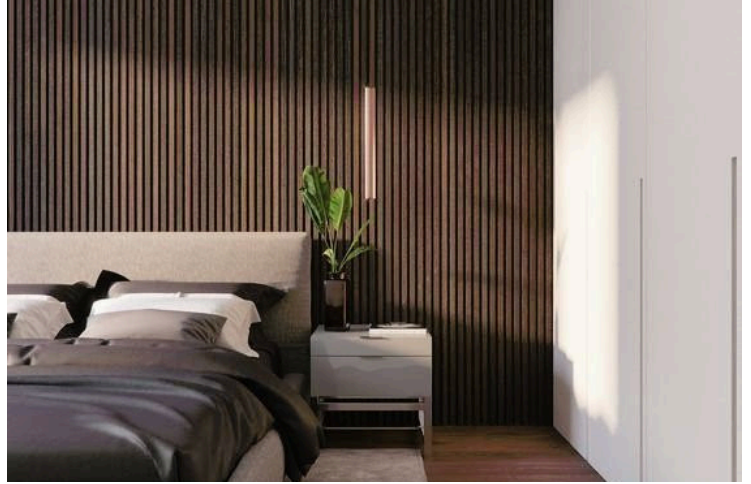

#6363

New Luxury Villa With Panoramic Sea View For Sale in Germasogeia area.

📍 Germasogeia, Limassol

€1,700,000 +VAT

Overview

Specifications

Bedrooms

4

Plot

467 m²

Energy efficiency rating

Description

This exquisite high-end villa offers a panoramic view that elevates the living experience to unparalleled heights.

The villa on the ground floor features an open plan kitchen, dining and living area and 1 guest w/c. On the first floor you will find 4 bedrooms and 2 bathrooms (1 ensuite)