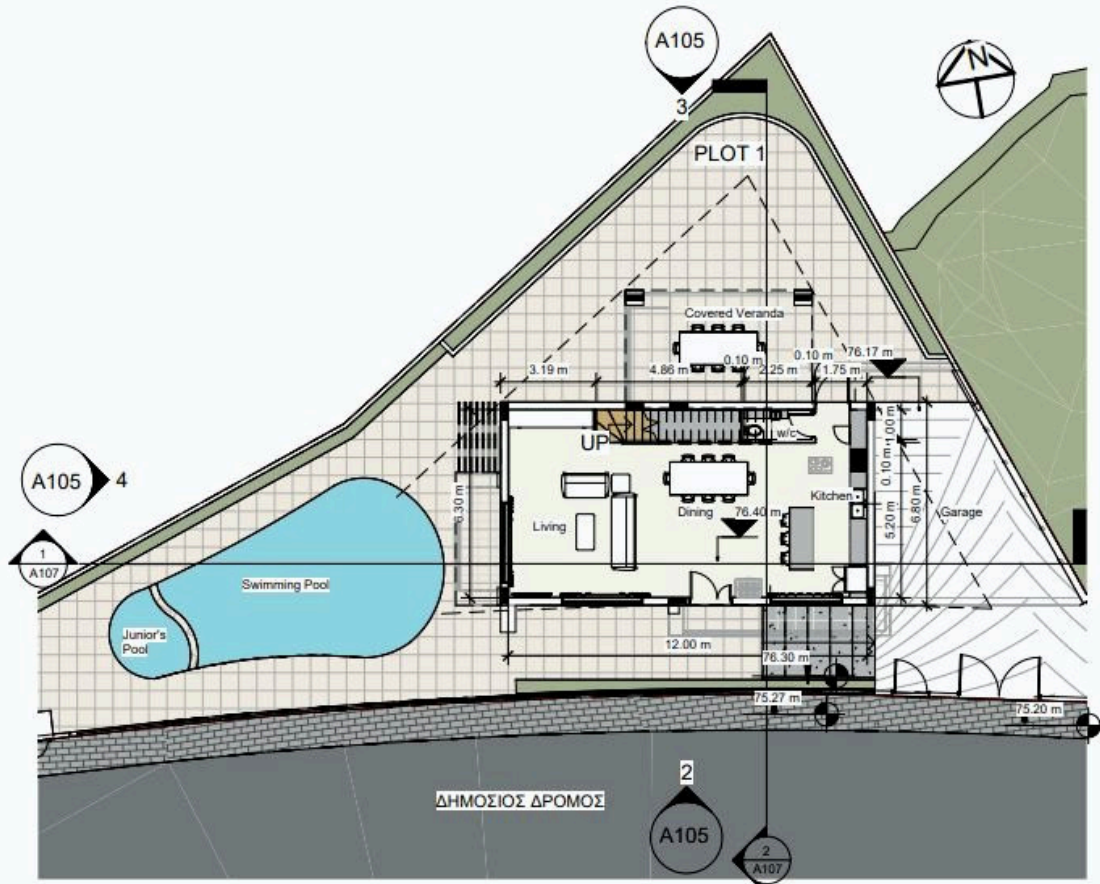

Bathrooms

3

Covered

190 m²

Type

House

Status

Off plan

Plot

467 m²

Energy efficiency rating

Description

This exquisite high-end villa offers a panoramic view that elevates the living experience to unparalleled heights.

The villa on the ground floor features an open plan kitchen, dining and living area and 1 guest w/c. On the first floor you will find 4 bedrooms and 2 bathrooms (1 ensuite)

*Location on map is indicative.

Floor plans

Additional information

Facilities

Aircondition, Central system

Heating, Central

Parking, Covered

Pool, Private