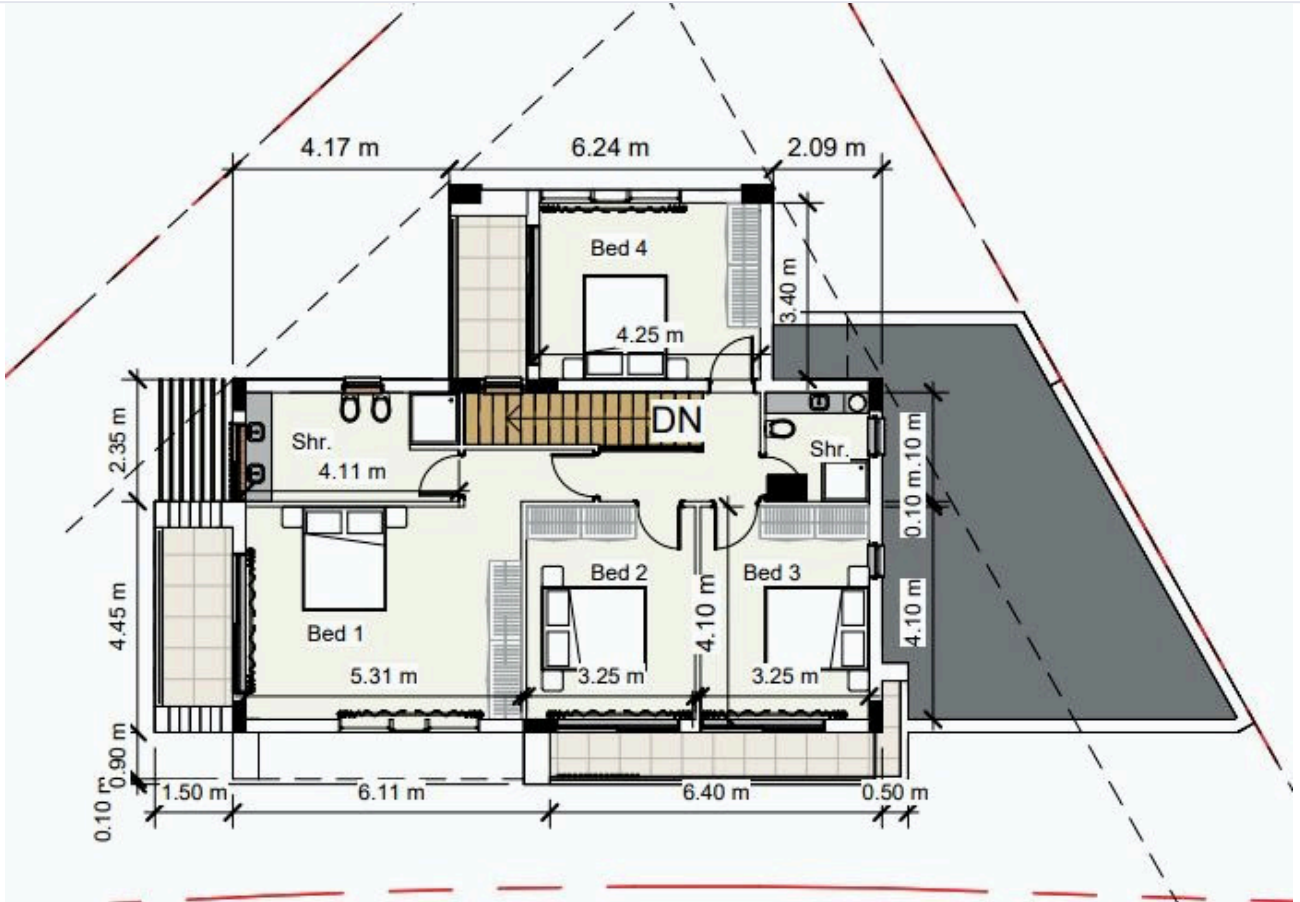

Bathrooms

3

Covered

190 m²

Type

House

Status

Off plan

Plot

467 m²

Energy efficiency rating

Description

This exquisite high-end villa offers a panoramic view that elevates the living experience to unparalleled heights.

The villa on the ground floor features an open plan kitchen, dining and living area and 1 guest w/c. On the first floor you will find 4 bedrooms and 2 bathrooms (1 ensuite)

*Location on map is indicative.

Floor plans

Additional information

Facilities

Aircondition, Central system

Heating, Central

Parking, Covered

Pool, Private