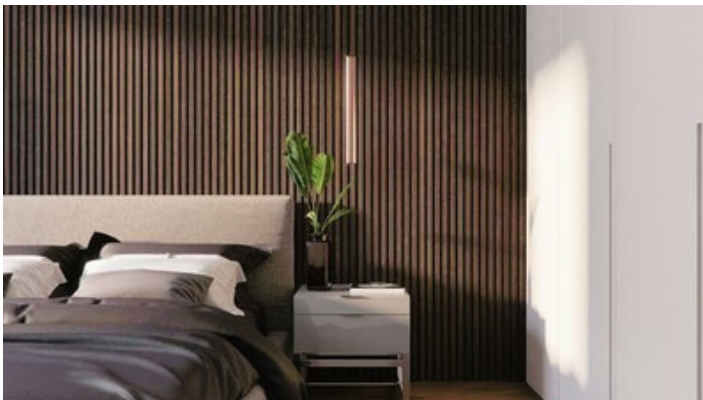

New Luxury Villa With Panoramic Sea View For Sale in Germasogeia area.

📍 Limassol, Germasogeia

#6363

Price	€1,700,000 +VAT	Type	House
Bedrooms	4	Bathrooms	3
Covered	190 m ²	Covered veranda	52 m ²
Covered parking	31 m ²	Plot	467 m ²
Status	Off plan	Energy efficiency rating	A
Area	Limassol, Germasogeia		

Description

This exquisite high-end villa offers a panoramic view that elevates the living experience to unparalleled heights.

The villa on the ground floor features an open plan kitchen, dining and living area and 1 guest w/c. On the first floor you will find 4 bedrooms and 2 bathrooms (1 ensuite)