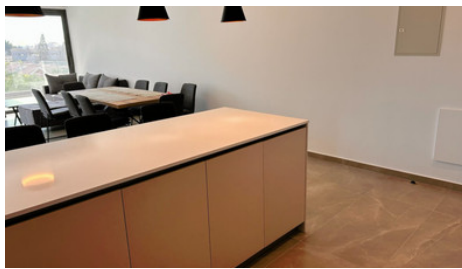

Sea View Fully Furnished Apartment For Rent in Columbia area

📍 Limassol, Germasogeia

#6420

Rent	€2,750 /month	Type	Apartment
Bedrooms	3	Bathrooms	2
Status	Key ready	Area	Limassol, Germasogeia

Description

This large luxury apartment comes fully furnished with underfloor heating and a/c.

The apartment consists of an open plan kitchen, dining and living area, 3 large double bedrooms 2 bathrooms and 1 w/c.

Some other features include:

- Video phone entry system
- Security door
- Residence only fully equipped GYM
- CCTV around common areas