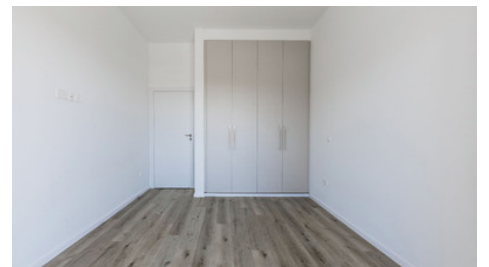

New Contemporary Apartments In Agios Athanasios

📍 Limassol, Agios Athanasios

#6425

Rent	€2,550 /month	Type	Apartment
Bedrooms	2	Bathrooms	1
Covered	91 m ²	Covered veranda	23 m ²
Year of Construction	2023	Status	Key ready
Energy efficiency rating	A	Floor	1 / 4
Area	Limassol, Agios Athanasios		

Description

The apartment consists of an open plan kitchen, dining and living area, 2 bedrooms, 1 bathroom and 1 guest w/c.

It has 1 covered parking and a storage room.

*Location on the map is indicative.