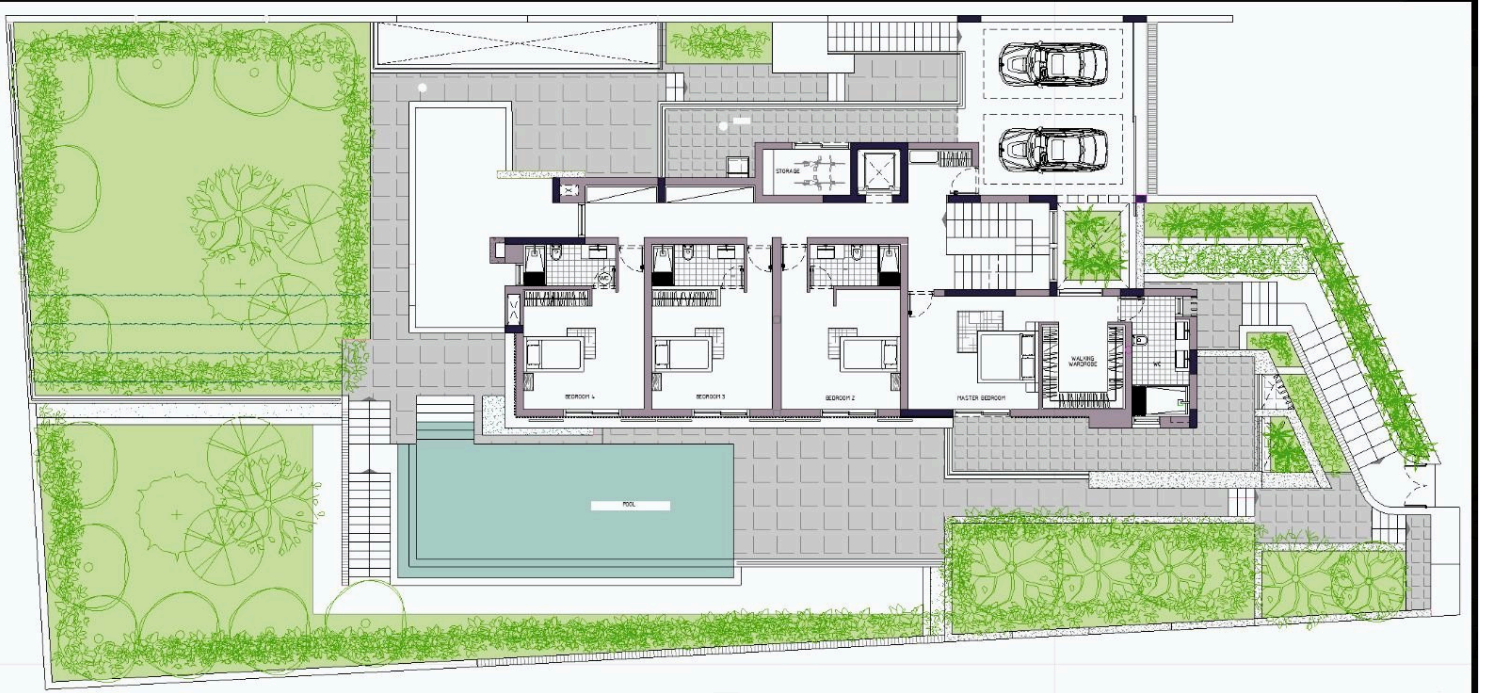

Covered

800 m²

Type

House

Status

Off plan

Plot

1200 m²

Energy efficiency rating

Description

Located in the prestigious Germasogeia area, the villa is a luxurious property set on 1200sqm of land, with over 800 sqm of living space across three floors. It features 6-7 ensuite bedrooms, marble stairs and an elevator.

Key amenities include a large swimming pool, gym, sauna, massage room, separate guest ensuite, BBQ area and spacious patios.

The villa is equipped with state of the art facilities such as underfloor heating, a VRV system, ventilation, photovoltaics and a KNX smart home system, ensuring comfort and efficiency in a lavish setting.

*Location on map is indicative.

Floor plans

Additional information

Facilities

Aircondition, Central system

Heating, Underfloor

Sauna

Storage