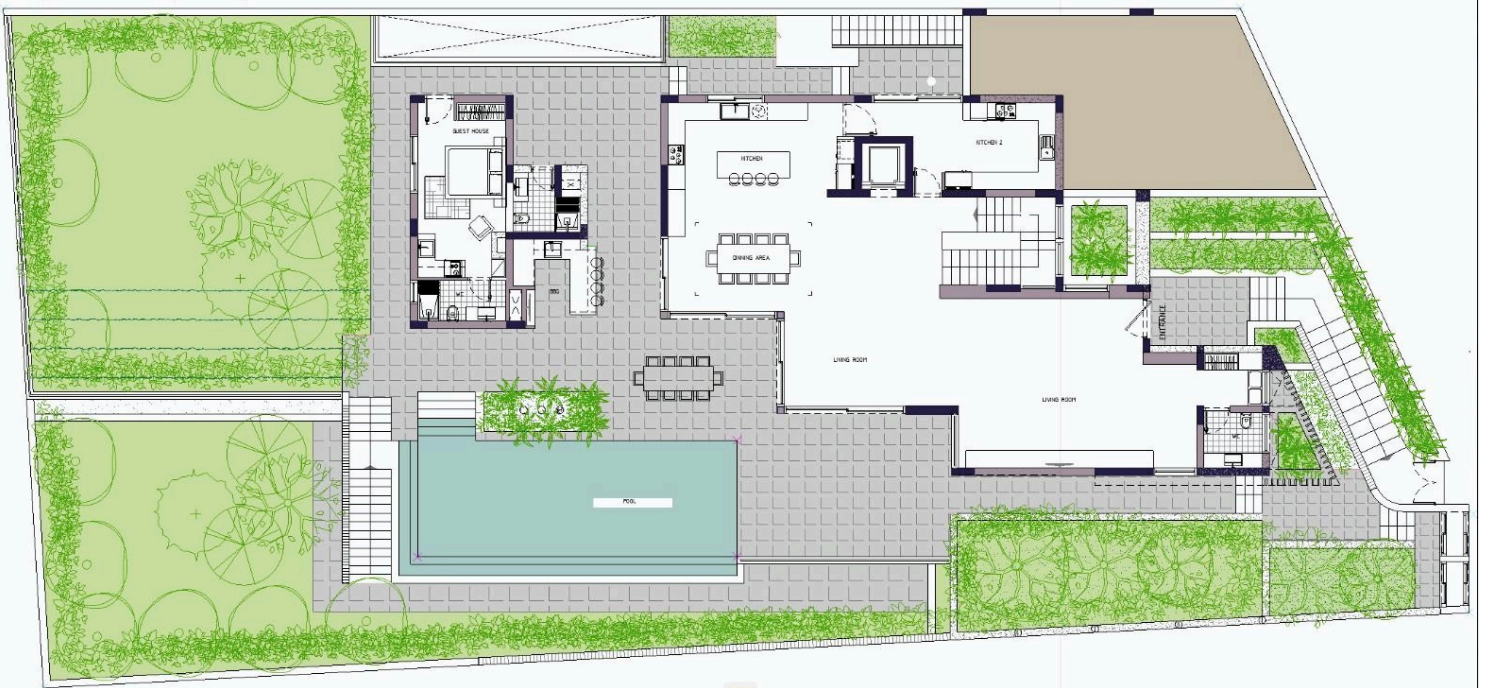

Covered

800 m²

Type

House

Status

Off plan

Plot

1200 m²

Energy efficiency rating

Description

Located in the prestigious Germasogeia area, the villa is a luxurious property set on 1200sqm of land, with over 800 sqm of living space across three floors. It features 6-7 ensuite bedrooms, marble stairs and an elevator.

*Location on map is indicative.

Floor plans

Additional information

Facilities

Aircondition, Central system

Heating, Underfloor

Sauna

Storage