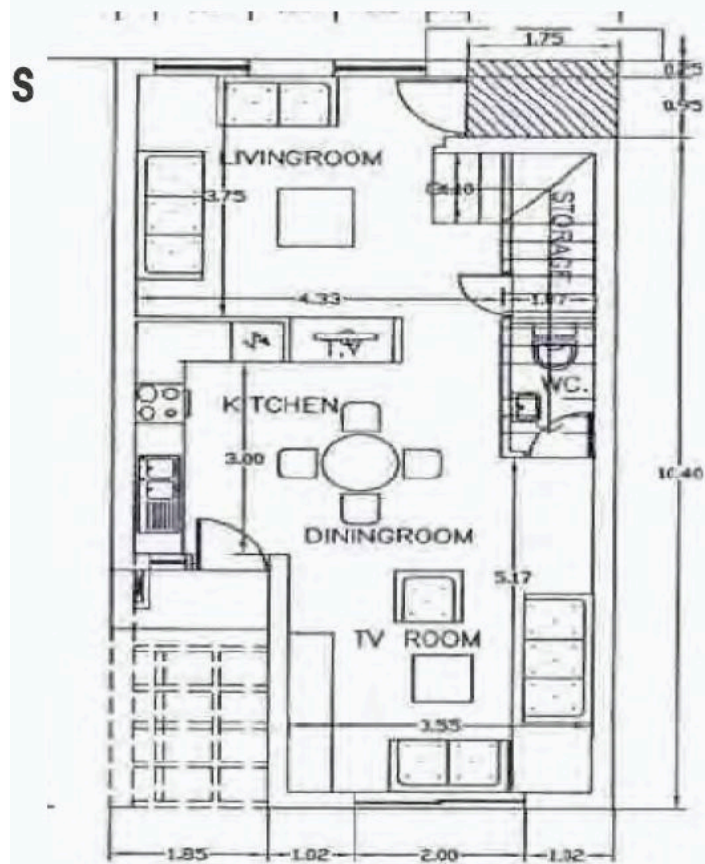

Bathrooms

2

Covered

115.61 m²

Type **House**

Toilets **1**

Plot **132.82 m²**

Status **Key ready**

*Location on map is indicative.

Floor plans

Additional information

Facilities

Landscaped garden

Pool, Communal

Features

Central TV system