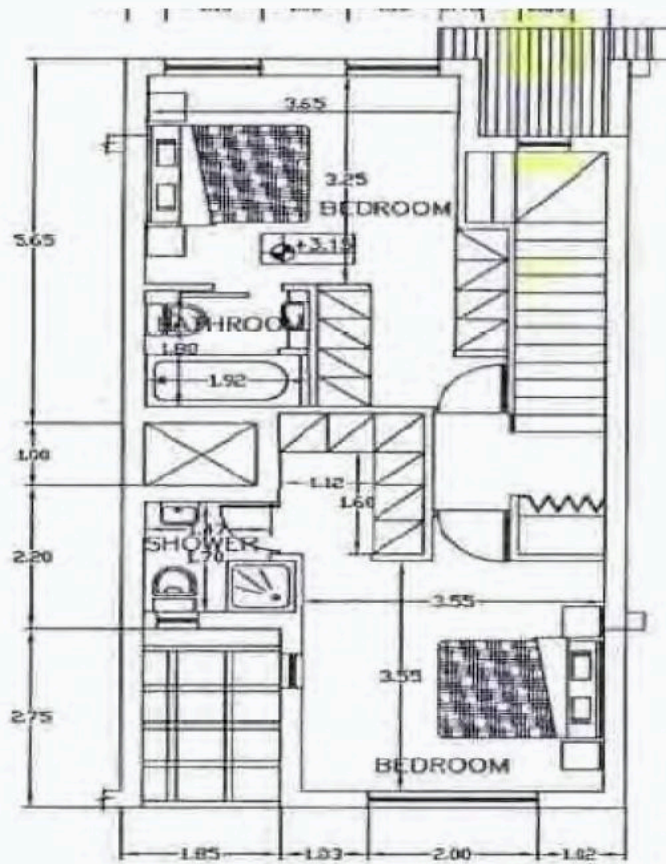

Floor plans