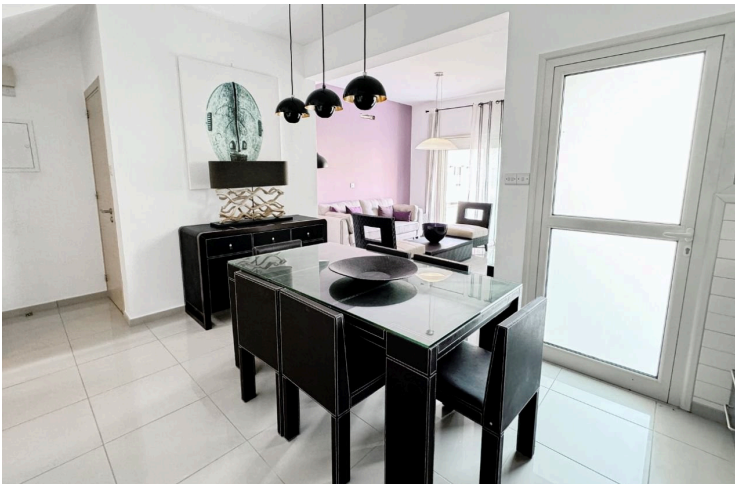

#6452

New Townhouses with Swimming Pool For Sale in Erimi area.

📍 Erimi, Limassol

€310,000 +VAT

Overview

Specifications

Bedrooms

2

Description

The complex is situated in a quiet residential area of Erimi, West of Limassol and only 5 minutes drive to the sandy beach of Kourion. It has a communal swimming pool and beautifully landscaped gardens.