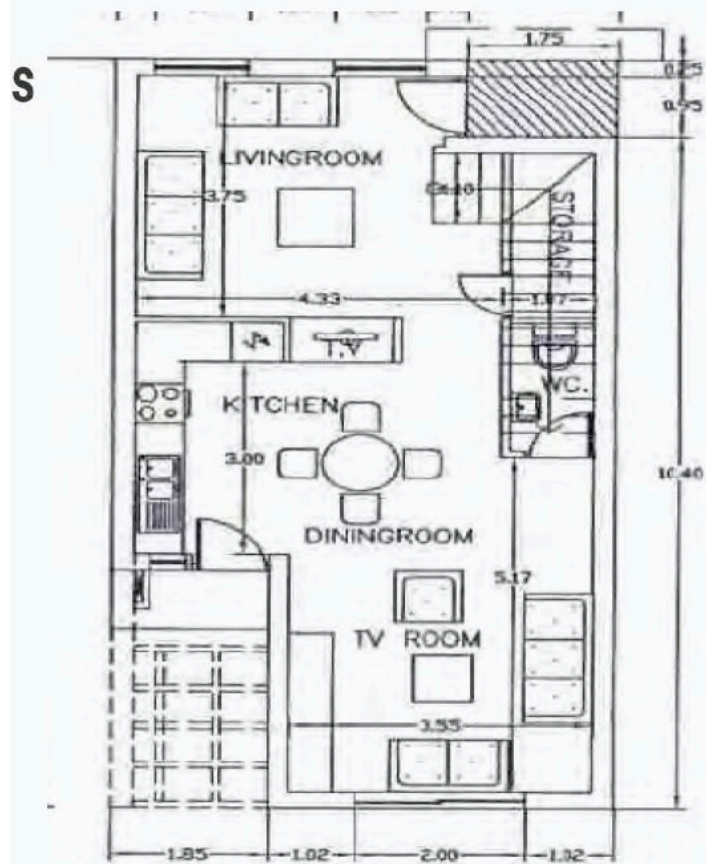

Bathrooms

 2

Covered

 115.61 m²

Type **House**

Toilets **1**

Plot **132.82 m²**

Status **Completed**

*Location on map is indicative.

Floor plans

Additional information

Facilities

Landscaped garden

Pool, Communal

Features

Central TV system