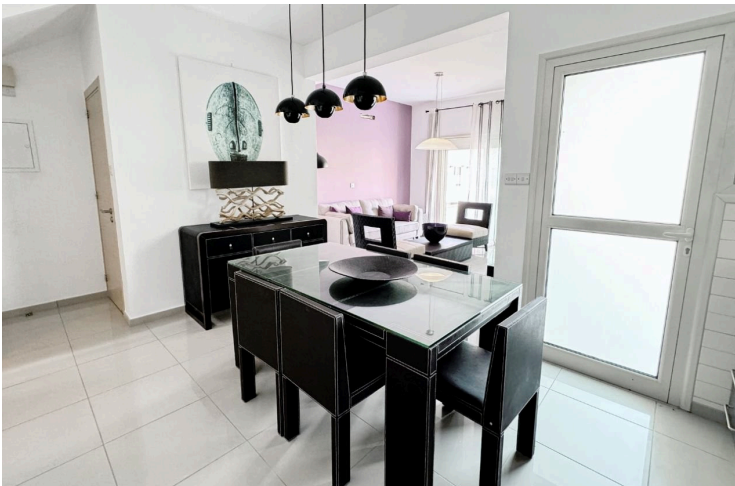

#6452

New Townhouses with Swimming Pool For Sale in Erimi area.

📍 Erimi, Limassol

€310,000 +VAT

Overview

Specifications

Bedrooms

 2

Description

The complex is situated in a quiet residential area of Erimi, West of Limassol and only 5 minutes drive to the sandy beach of Kourion. It has a communal swimming pool and beautifully landscaped gardens.