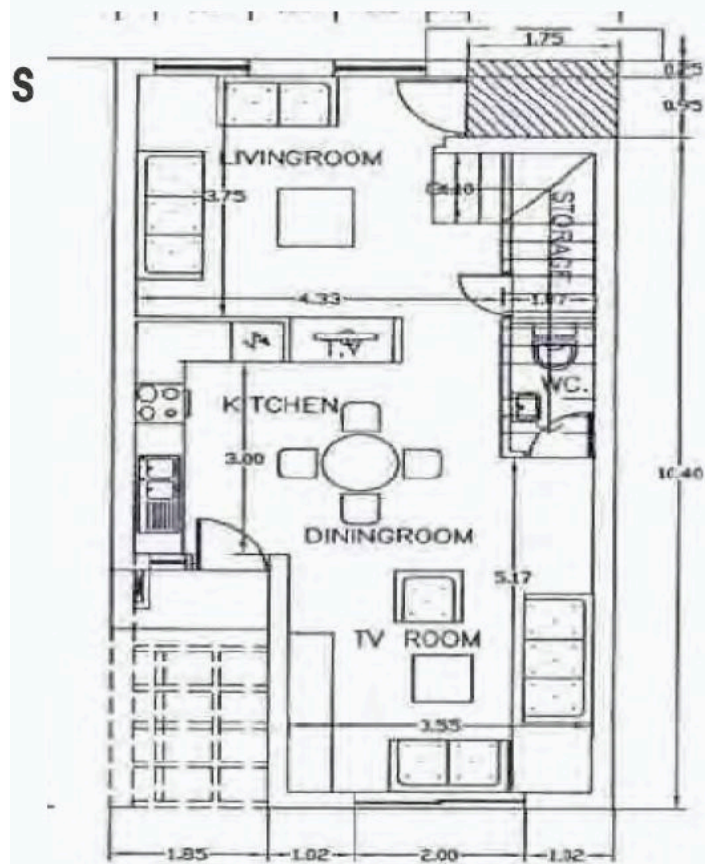

Bathrooms

2

Covered

115.61 m²

Type	House	Plot	118.61 m²
Toilets	1	Status	Completed

Description

The complex is situated in a quiet residential area of Erimi, West of Limassol and only 5 minutes drive to the sandy beach of Kourion. It has a communal swimming pool and beautifully landscaped gardens.

*Location on map is indicative.

Floor plans

Additional information

Facilities

Landscaped garden

Pool, Communal

Features

Central TV system