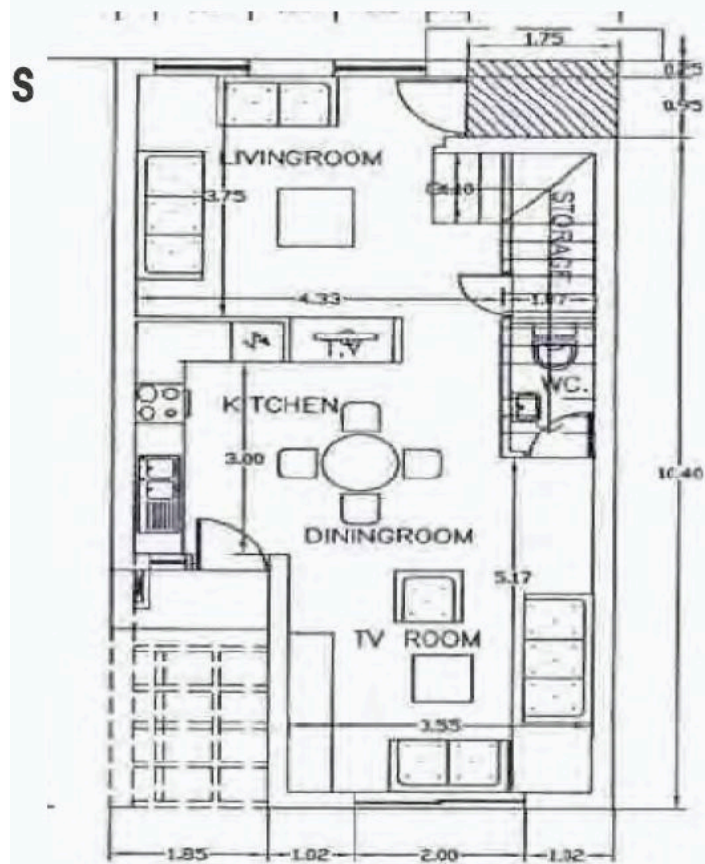

Bathrooms

2

Covered

115.61 m²

Type

House

Toilets

1

*Location on map is indicative.

Floor plans

Additional information

Facilities

Landscaped garden

Pool, Communal

Features

Central TV system