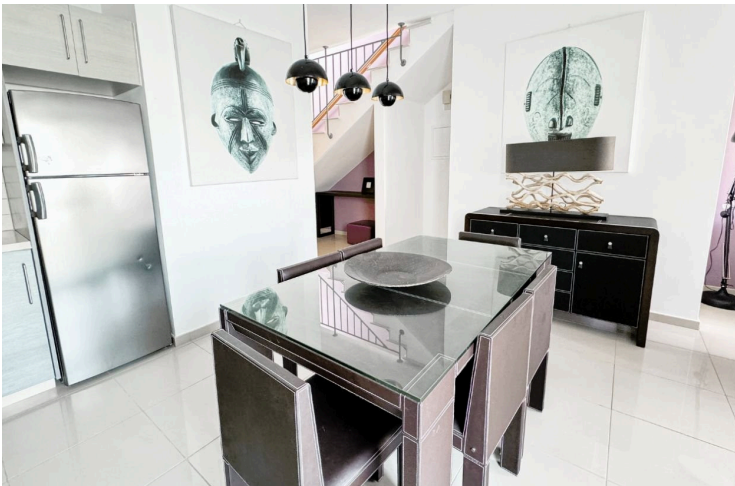

#6453

New Townhouses with Swimming Pool For Sale in Erimi area.

📍 Erimi, Limassol

€288,000 +VAT

Overview

Specifications

Bedrooms

2

Bathrooms

2

Covered

115.61 m²

Type	House	Plot	118.61 m²
Toilets	1	Status	Completed

Description

The complex is situated in a quiet residential area of Erimi, West of Limassol and only 5 minutes drive to the sandy beach of Kourion. It has a communal swimming pool and beautifully landscaped gardens.