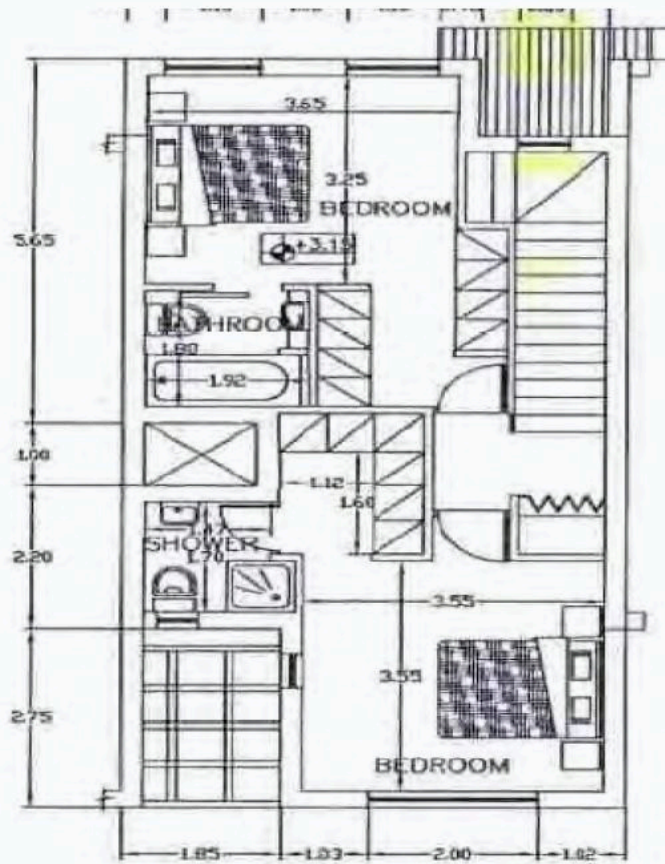

Floor plans