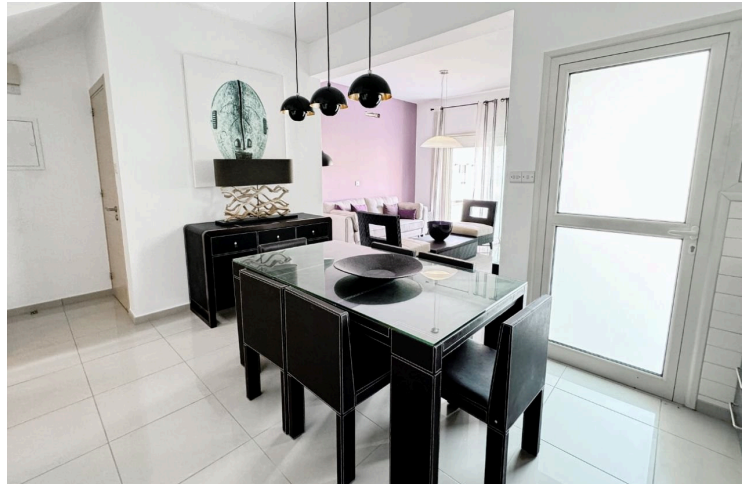

#6453

New Townhouses with Swimming Pool For Sale in Erimi area.

📍 Erimi, Limassol

€288,000 +VAT

Overview

Specifications

Bedrooms

2

Plot

118.61 m²

Status

Key ready

Description

The complex is situated in a quiet residential area of Erimi, West of Limassol and only 5 minutes drive to the sandy beach of Kourion. It has a communal swimming pool and beautifully landscaped gardens.