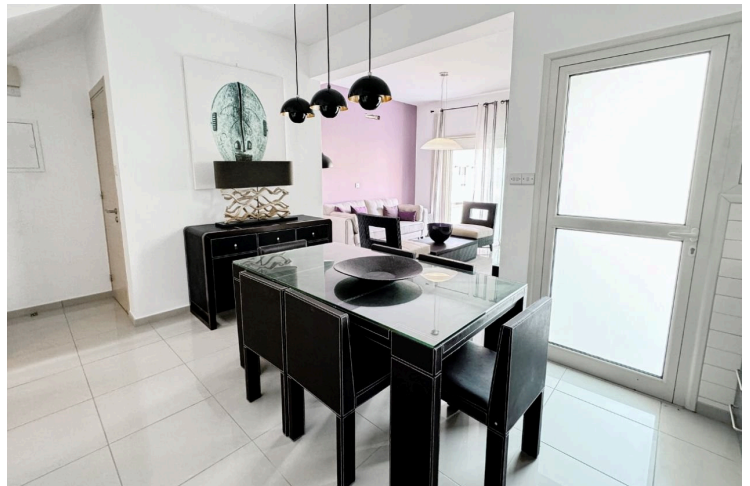

#6453

New Townhouses with Swimming Pool For Sale in Erimi area.

📍 Erimi, Limassol

€288,000 +VAT

Overview

Specifications

Bedrooms

2

Bathrooms

2

Covered

115.61 m²

Type	House	Plot	118.61 m²
Toilets	1	Status	Completed

Description

The complex is situated in a quiet residential area of Erimi, West of Limassol and only 5 minutes drive to the sandy beach of Kourion. It has a communal swimming pool and beautifully landscaped gardens.