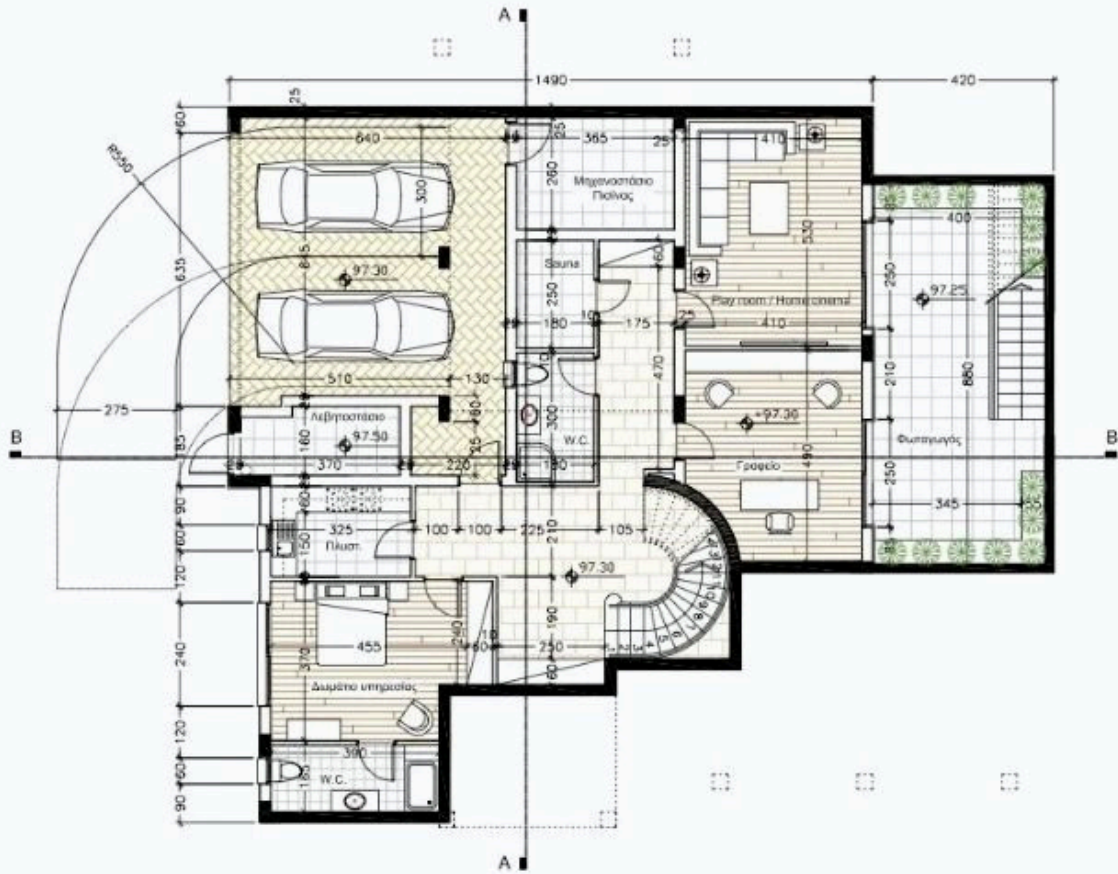

#6454

Villa With Panoramic Views and Swimming Pool in Germasogeia area

📍 Germasogeia, Limassol

€2,550,000

Overview

Specifications

Bedrooms

5

Bathrooms

6

Covered

565.95 m²

Type	House
Plot	998 m²
Status	Resale

Year of construction	2016
Title deed	Yes

Description

This exclusively designed villa, set on a hillside of Germasogeia Village, offers refined living with a spacious lower ground floor that provides access to a private pool and beautifully landscaped gardens featuring gazebos and pergolas.

The elegant design and high-end amenities ensure a comfortable and sophisticated lifestyle for its residents.

Inside, the villa boasts a spacious and elegantly designed interior, providing ample room for relaxation and entertainment. Each of the well-appointed bedrooms features its own ensuite bathroom.

*Location on map is indicative.

Floor plans

Additional information

Facilities

Gym	Heating, Underfloor	Maid's room
Parking, Covered	Pool, Private	Sauna
Solar photovoltaic panels	Storage	

Features

Alarm system	Barbeque	Double glazing
Elevated	Garden	Jacuzzi
Marble flooring	Panoramic view	Pressurized water system
Wine cellar		