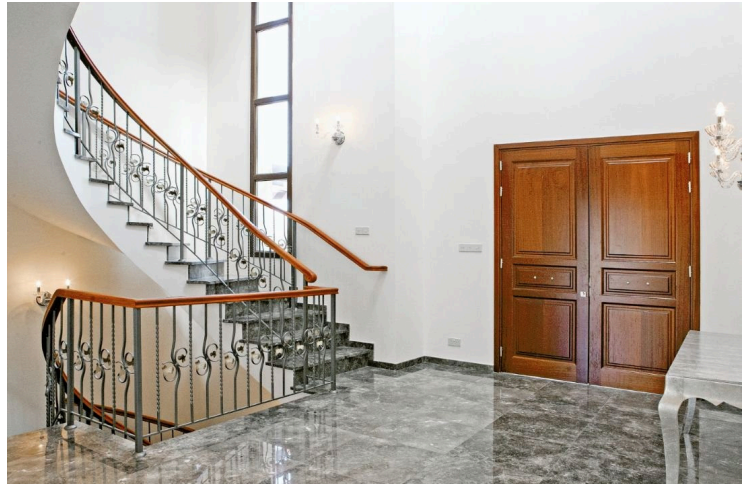

#6454

Villa With Panoramic Views and Swimming Pool in Germasogeia area

📍 Germasogeia, Limassol

€2,550,000

Overview

Specifications

Bedrooms

5

Bathrooms

6

Covered

565.95 m²

Type	House
Plot	998 m²
Status	Resale

Year of construction	2016
Title deed	Yes

Description

This exclusively designed villa, set on a hillside of Germasogeia Village, offers refined living with a spacious lower ground floor that provides access to a private pool and beautifully landscaped gardens featuring gazebos and pergolas.

The elegant design and high-end amenities ensure a comfortable and sophisticated lifestyle for its residents.

Inside, the villa boasts a spacious and elegantly designed interior, providing ample room for relaxation and entertainment. Each of the well-appointed bedrooms features its own ensuite bathroom.

*Location on map is indicative.

Floor plans

Additional information

Facilities

Gym	Heating, Underfloor	Maid's room
Parking, Covered	Pool, Private	Sauna
Solar photovoltaic panels	Storage	

Features

Alarm system	Barbeque	Double glazing
Elevated	Garden	Jacuzzi
Marble flooring	Panoramic view	Pressurized water system
Wine cellar		