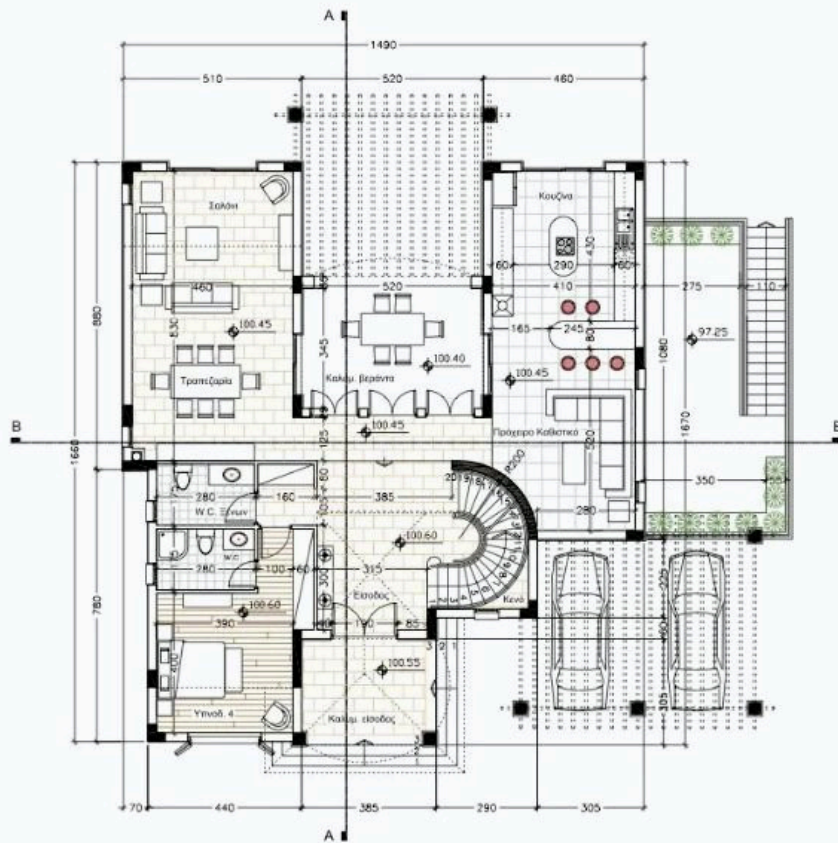

#6454

Villa With Panoramic Views and Swimming Pool in Germasogeia area

📍 Germasogeia, Limassol

€2,550,000

Overview

Specifications

Bedrooms

5

Bathrooms

6

Covered

565.95 m²

Type	House
Plot	998 m²
Status	Resale

Year of construction	2016
Title deed	Yes

Description

This exclusively designed villa, set on a hillside of Germasogeia Village, offers refined living with a spacious lower ground floor that provides access to a private pool and beautifully landscaped gardens featuring gazebos and pergolas.

The elegant design and high-end amenities ensure a comfortable and sophisticated lifestyle for its residents.

Inside, the villa boasts a spacious and elegantly designed interior, providing ample room for relaxation and entertainment. Each of the well-appointed bedrooms features its own ensuite bathroom.

*Location on map is indicative.

Floor plans

Additional information

Facilities

Gym	Heating, Underfloor	Maid's room
Parking, Covered	Pool, Private	Sauna
Solar photovoltaic panels	Storage	

Features

Alarm system	Barbeque	Double glazing
Elevated	Garden	Jacuzzi
Marble flooring	Panoramic view	Pressurized water system
Wine cellar		