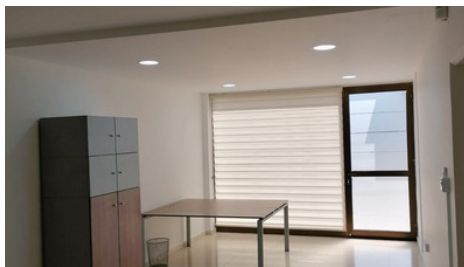

Office For Rent in Linopetra area.

📍 Limassol, Linopetra

#6526

Rent	€3,500 /month	Type	Office
Covered	220 m ²	Area	Limassol, Linopetra

Description

Centrally located offices close to all main amenities, such as banks, restaurants, cafeterias and bus stop. The offices have been recently renovated and consist of the following:

- 6 separate offices
- Kitchen
- Server room
- Fiber optic cabling
- Private entrance
- Semi-Furnished

Two deposits upfront (including common expenses)

*Location on map is indicative.

Katerina Athini

Admin

✉ katerina@cyprusdomus.com

Facilities

Aircondition, Split system

Features

Server room

Alarm system

CCTV

Kitchenette