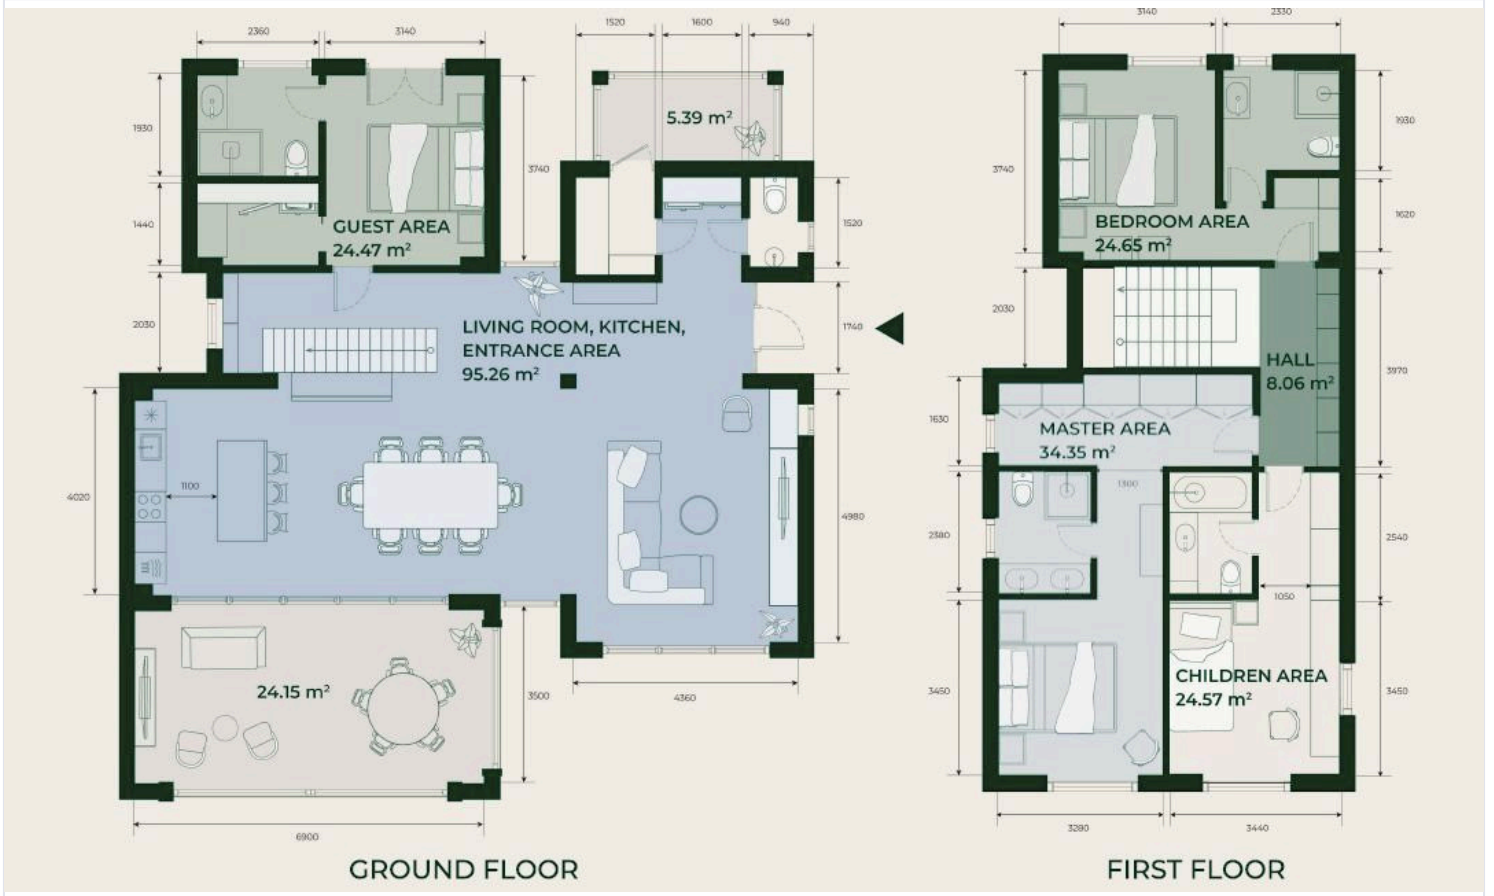

Bathrooms

4

Covered

217 m²

Type	House
Toilets	1
Plot	1105 m²

Status	Off plan
Structure	Concrete
Energy efficiency rating	A

Description

A captivated selection of exquisite villas, where sophistication meets serenity, and luxury takes on a new dimension.

*Location on map is indicative.

Floor plans

Additional information

Facilities

Aircondition, Central system

Heating, Underfloor

Pool, Private

Solar photovoltaic panels