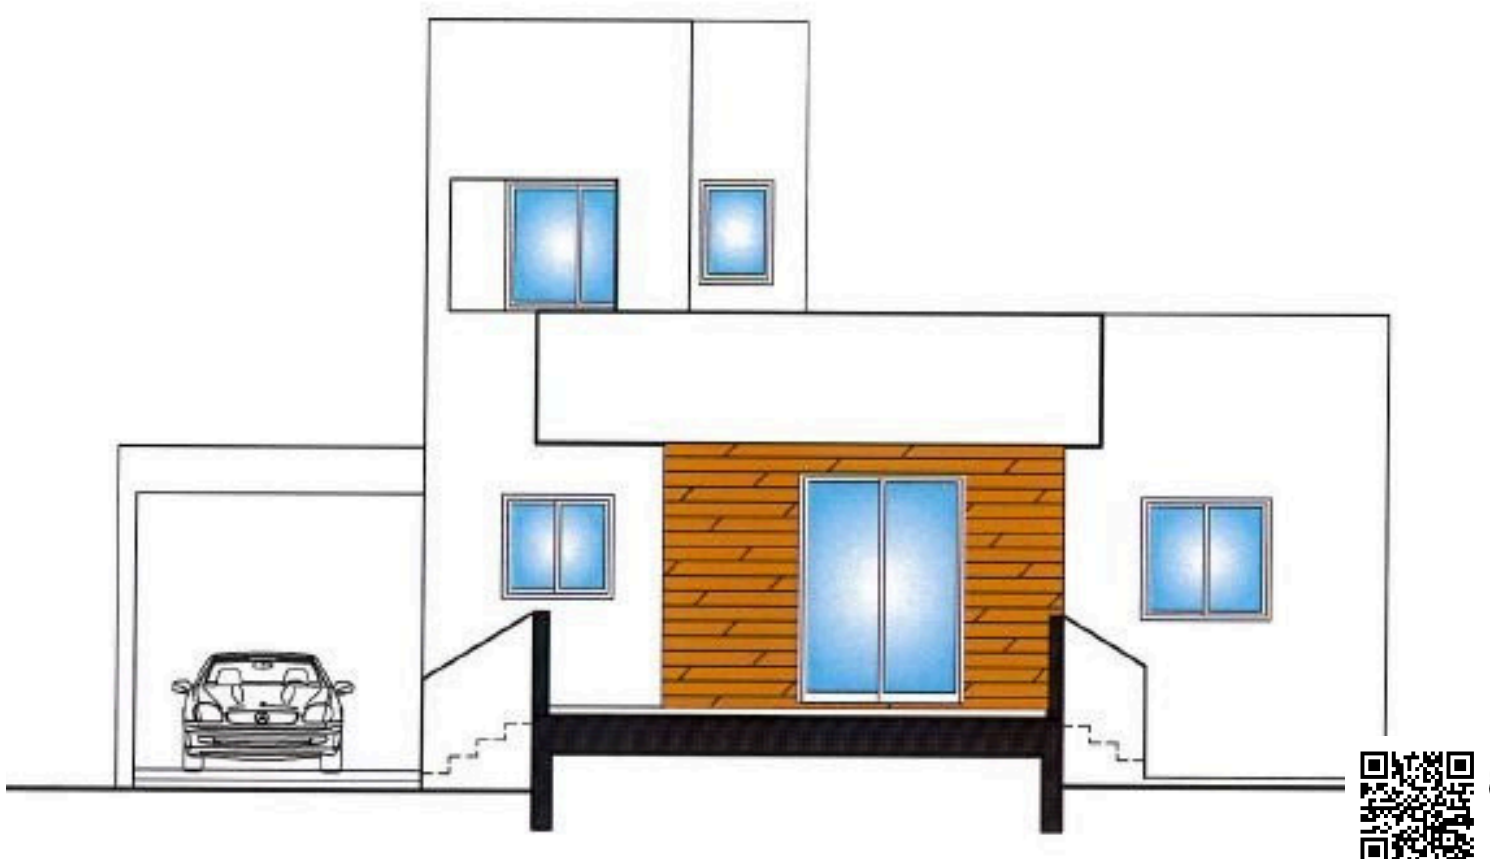

#6655

New Detached Houses in Spacious Plots In Ypsonas

📍 Ypsonas, Limassol

€420,000 +VAT

Overview

Specifications

Bedrooms

3

Bathrooms

2

Covered

120 m²

Type	House	Plot	385 m²
Toilets	1	Status	Off plan

Description

This is a project of 2 detached houses in Ypsonas area.

The house on the ground floor consists of an open plan kitchen, dining and living area, 2 bedrooms 1 bathroom and 1 guest w/c.

On the first floor you will find 1 bedroom and 1 bathroom.

*Location on map is indicative.

Floor plans

Additional information

Facilities

Solar water heater

Storage

Features