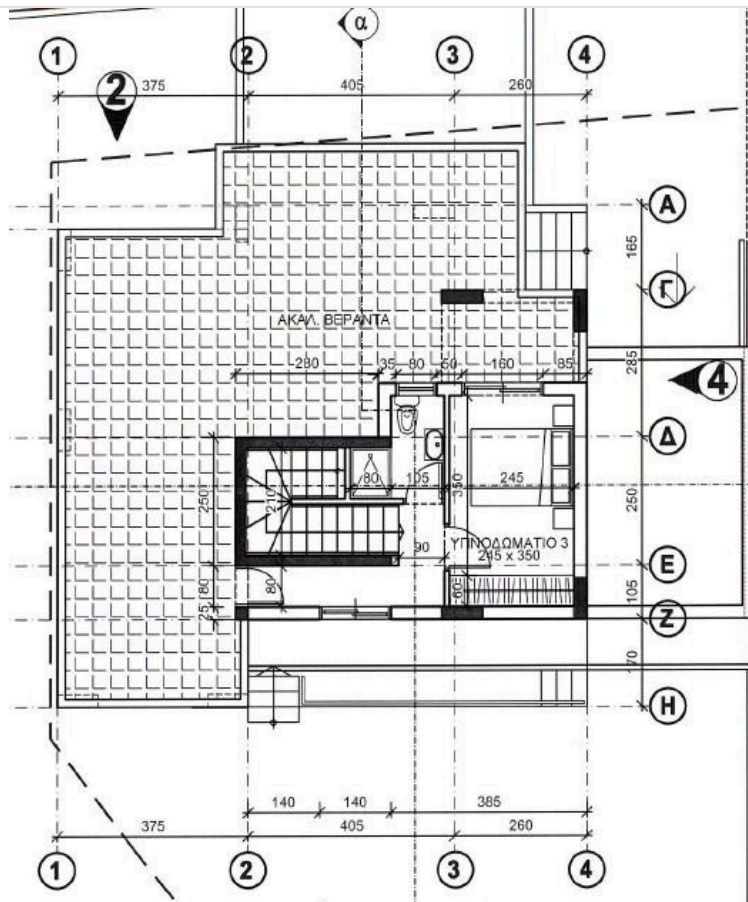

Bathrooms

2

Covered

120 m²

Type	House	Plot	385 m²
Toilets	1	Status	Off plan

Description

This is a project of 2 detached houses in Ypsonas area.

The house on the ground floor consists of an open plan kitchen, dining and living area, 2 bedrooms 1 bathroom and 1 guest w/c.

On the first floor you will find 1 bedroom and 1 bathroom.

*Location on map is indicative.

Floor plans

Additional information

Facilities

Solar water heater

Storage

Features