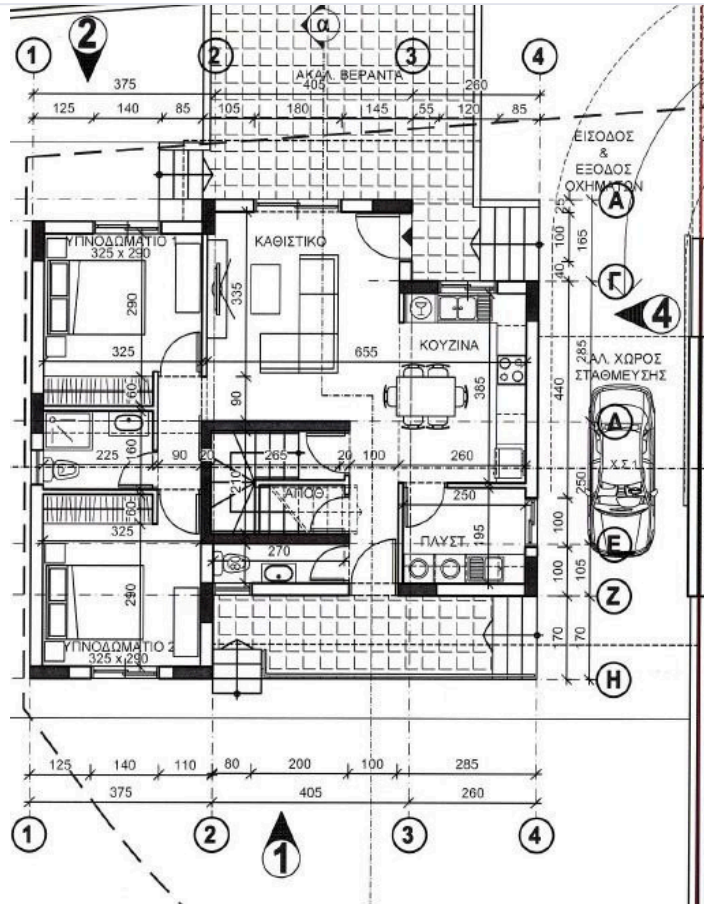

Bathrooms

2

Covered

120 m²

Type	House	Plot	385 m²
Toilets	1	Status	Off plan

Description

This is a project of 2 detached houses in Ypsonas area.

The house on the ground floor consists of an open plan kitchen, dining and living area, 2 bedrooms 1 bathroom and 1 guest w/c.

On the first floor you will find 1 bedroom and 1 bathroom.

*Location on map is indicative.

Floor plans

Additional information

Facilities

Solar water heater

Storage

Features