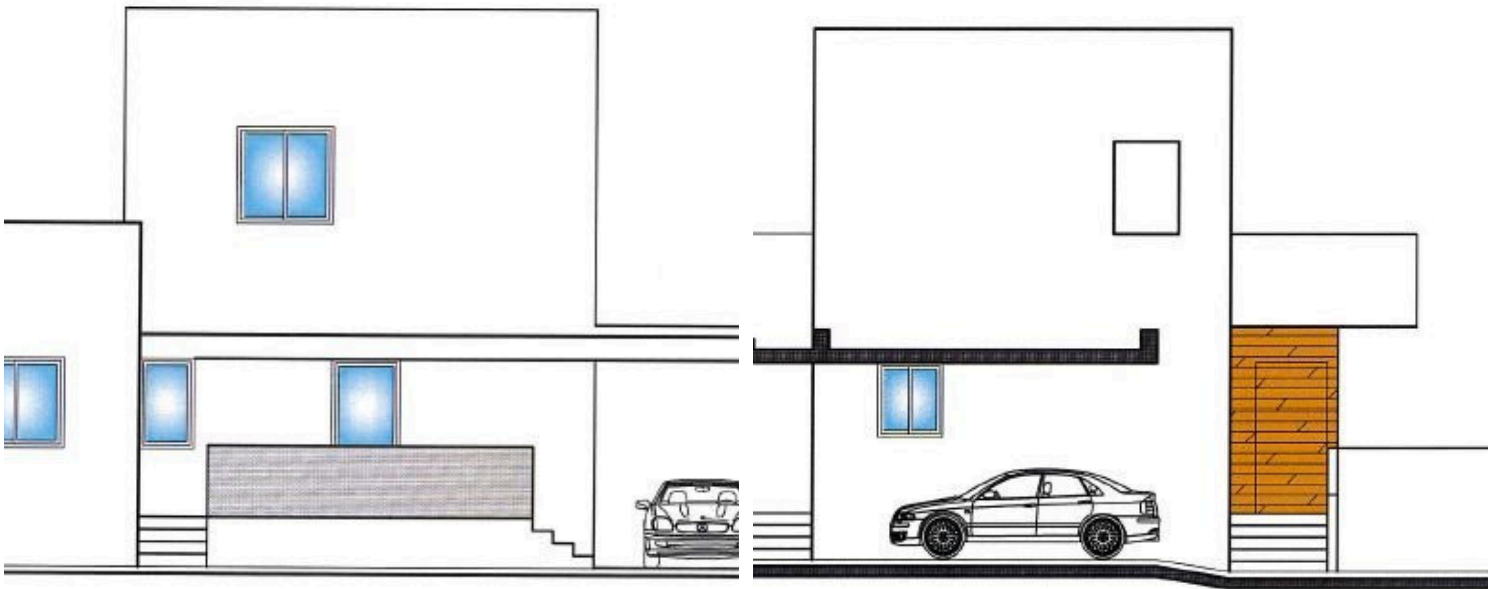

#6655

New Detached Houses in Spacious Plots In Ypsonas

📍 Ypsonas, Limassol

€420,000 +VAT

Overview

Specifications

Bedrooms

3

Bathrooms

2

Covered

120 m²

Type	House	Plot	385 m²
Toilets	1	Status	Off plan

Description

This is a project of 2 detached houses in Ypsonas area.

The house on the ground floor consists of an open plan kitchen, dining and living area, 2 bedrooms 1 bathroom and 1 guest w/c.

On the first floor you will find 1 bedroom and 1 bathroom.

*Location on map is indicative.

Floor plans

Additional information

Facilities

Solar water heater

Storage

Features