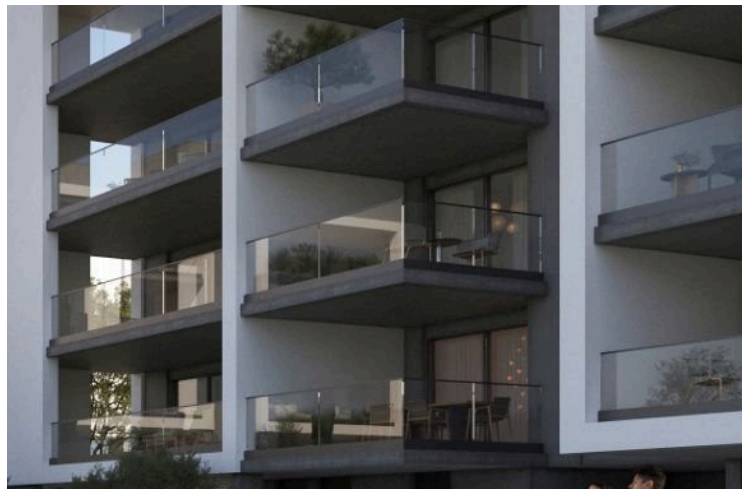

# New Modern Apartment In Kato Polemidia Area

📍 Kato Polemidia, Limassol

€411,000 +VAT