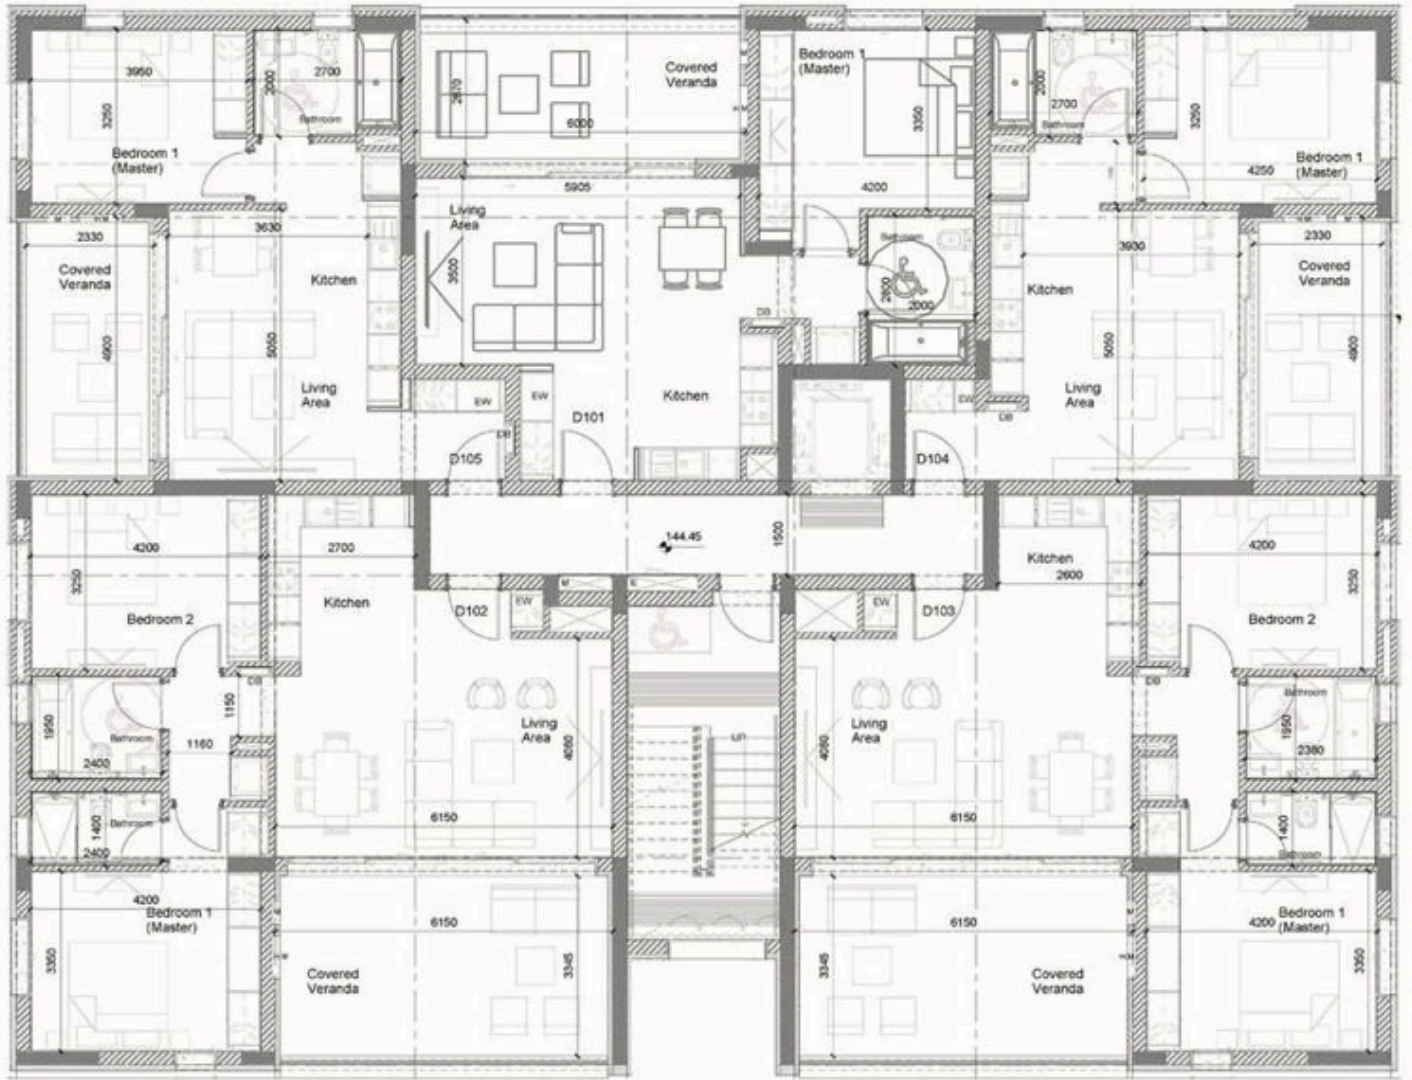

## Specifications

Bedrooms

2

Bathrooms

2

Covered

88.7 m<sup>2</sup>

Type

## Description

This is a place where elegance meets comfort providing a sophisticated home accoutered with those warmly touches and well thought out details.

Each residence welcomes you with open plan high quality kitchen layouts, living and dining areas perfectly designed for food preparation and those intimate moments and bathrooms and toilets are complemented with indulgent sanitary ware.

# Floor plans