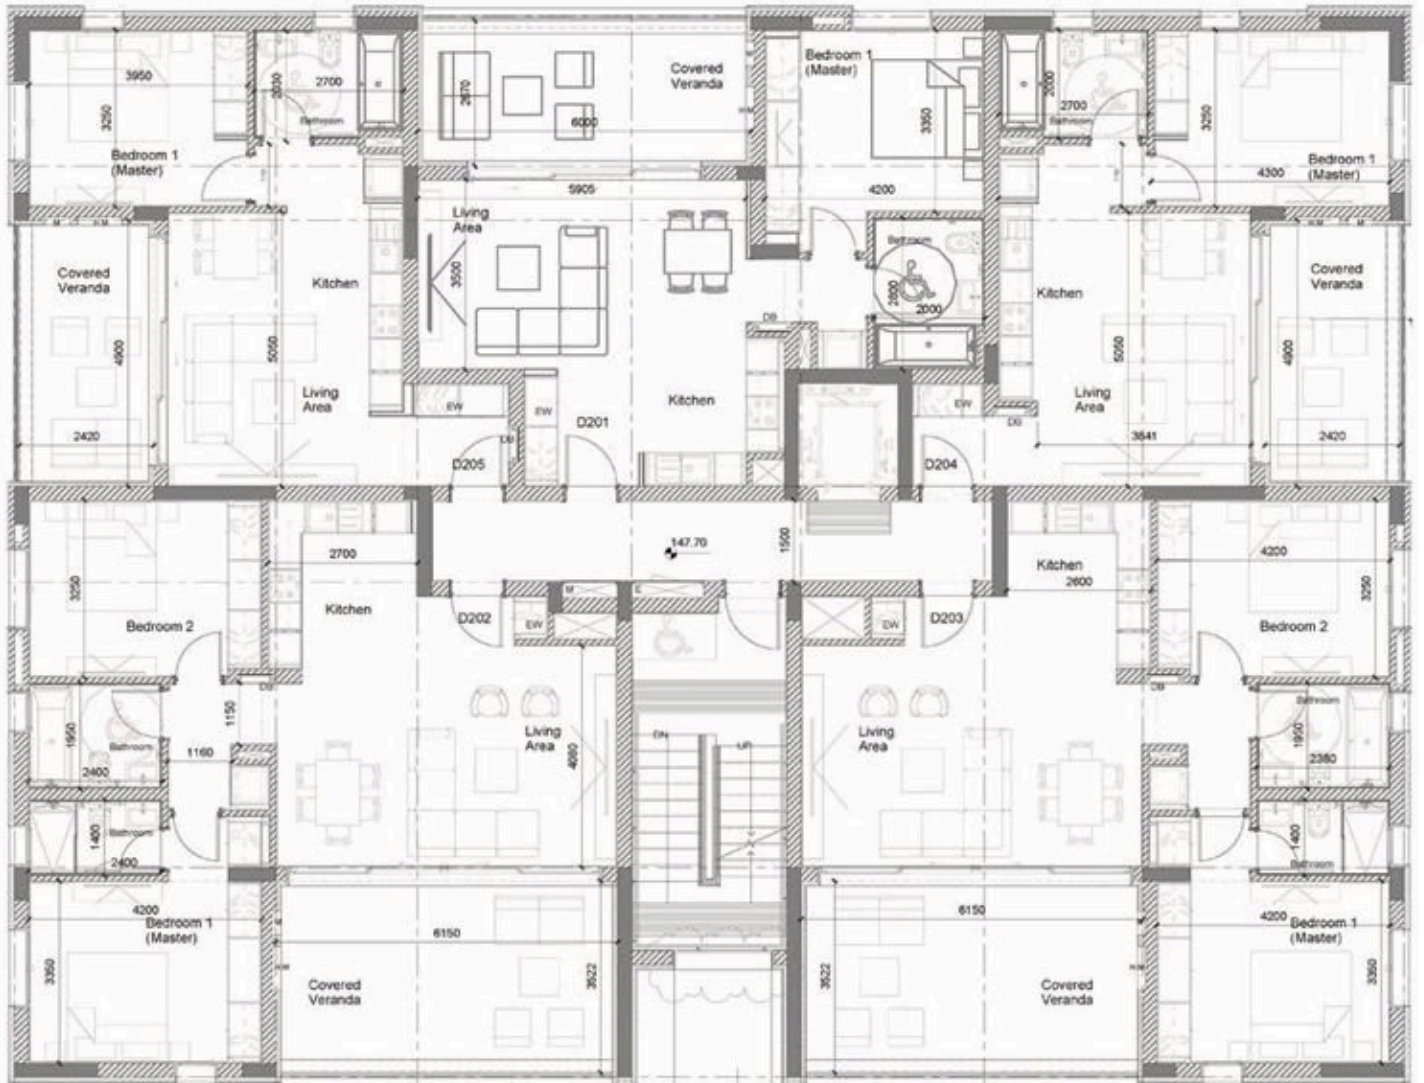

Bathrooms

1

Covered

64 m²

Type

Apartment

Status

Under construction

Energy efficiency rating

Description

This is a place where elegance meets comfort providing a sophisticated home accoutered with those warmly touches and well thought out details.

Each residence welcomes you with open plan high quality kitchen layouts, living and dining areas perfectly designed for food preparation and those intimate moments and bathrooms and toilets are complemented with indulgent sanitary ware.

*Location on the map is indicative.

Floor plans

Additional information

Facilities

Aircondition, Provision

Gated complex

Gym

Heating, Provision