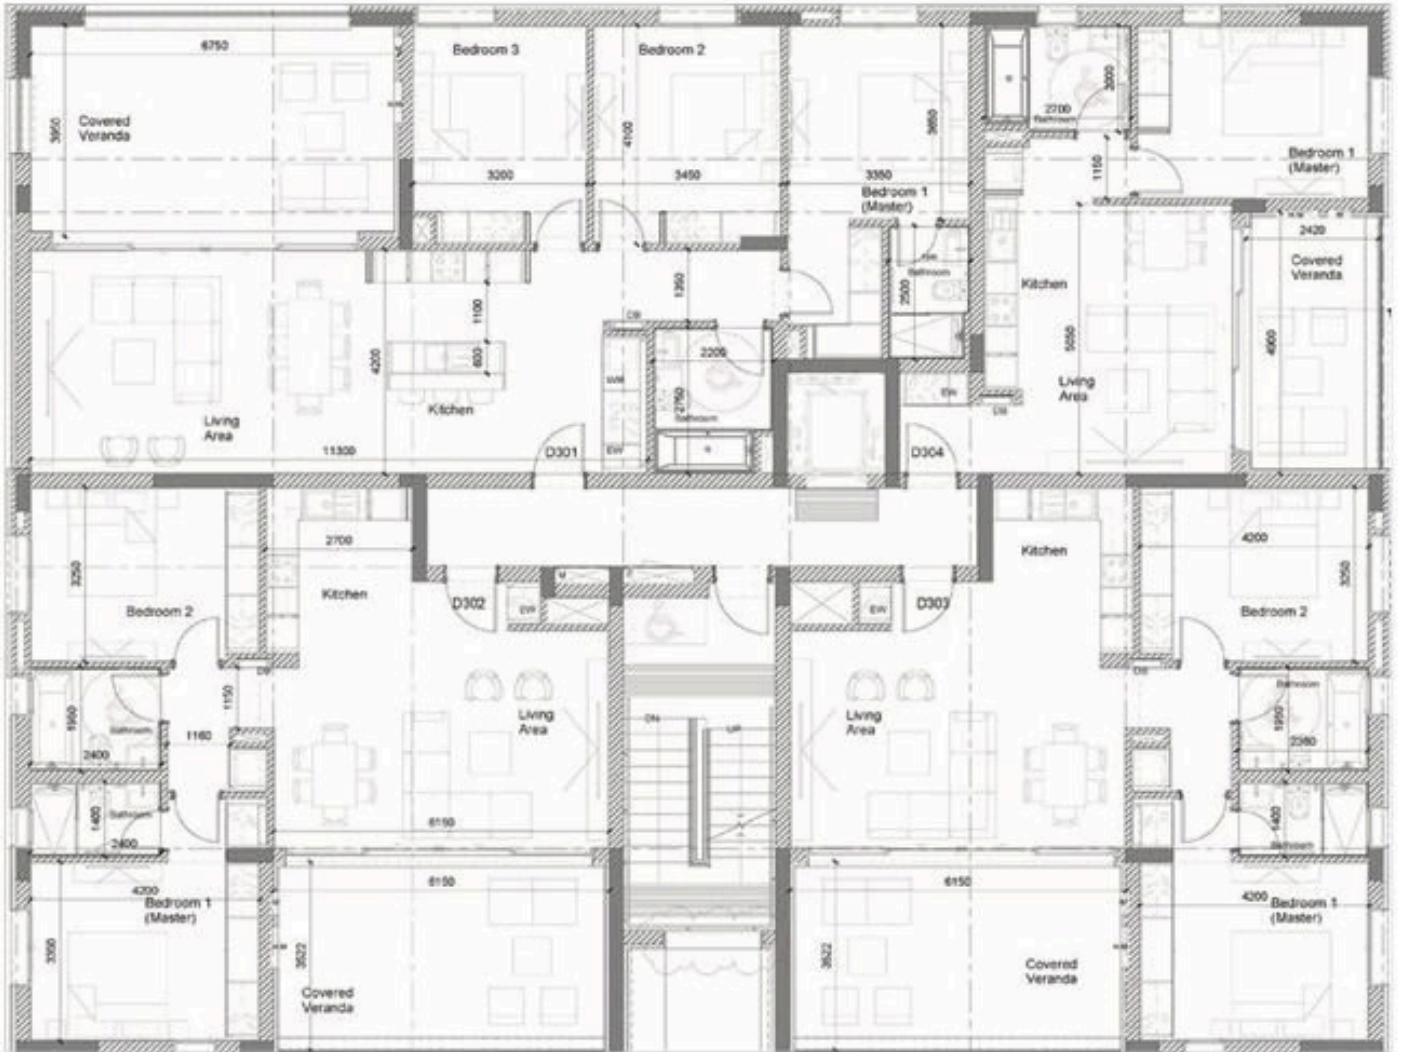

Bathrooms

2

Covered

89 m²

Type

Apartment

Status

Under construction

Energy efficiency rating

Description

This is a place where elegance meets comfort providing a sophisticated home accoutered with those warmly touches and well thought out details.

Each residence welcomes you with open plan high quality kitchen layouts, living and dining areas perfectly designed for food preparation and those intimate moments and bathrooms and toilets are complemented with indulgent sanitary ware.

*Location on the map is indicative.

Floor plans

Additional information

Facilities

Aircondition, Provision

Gated complex

Gym

Heating, Provision