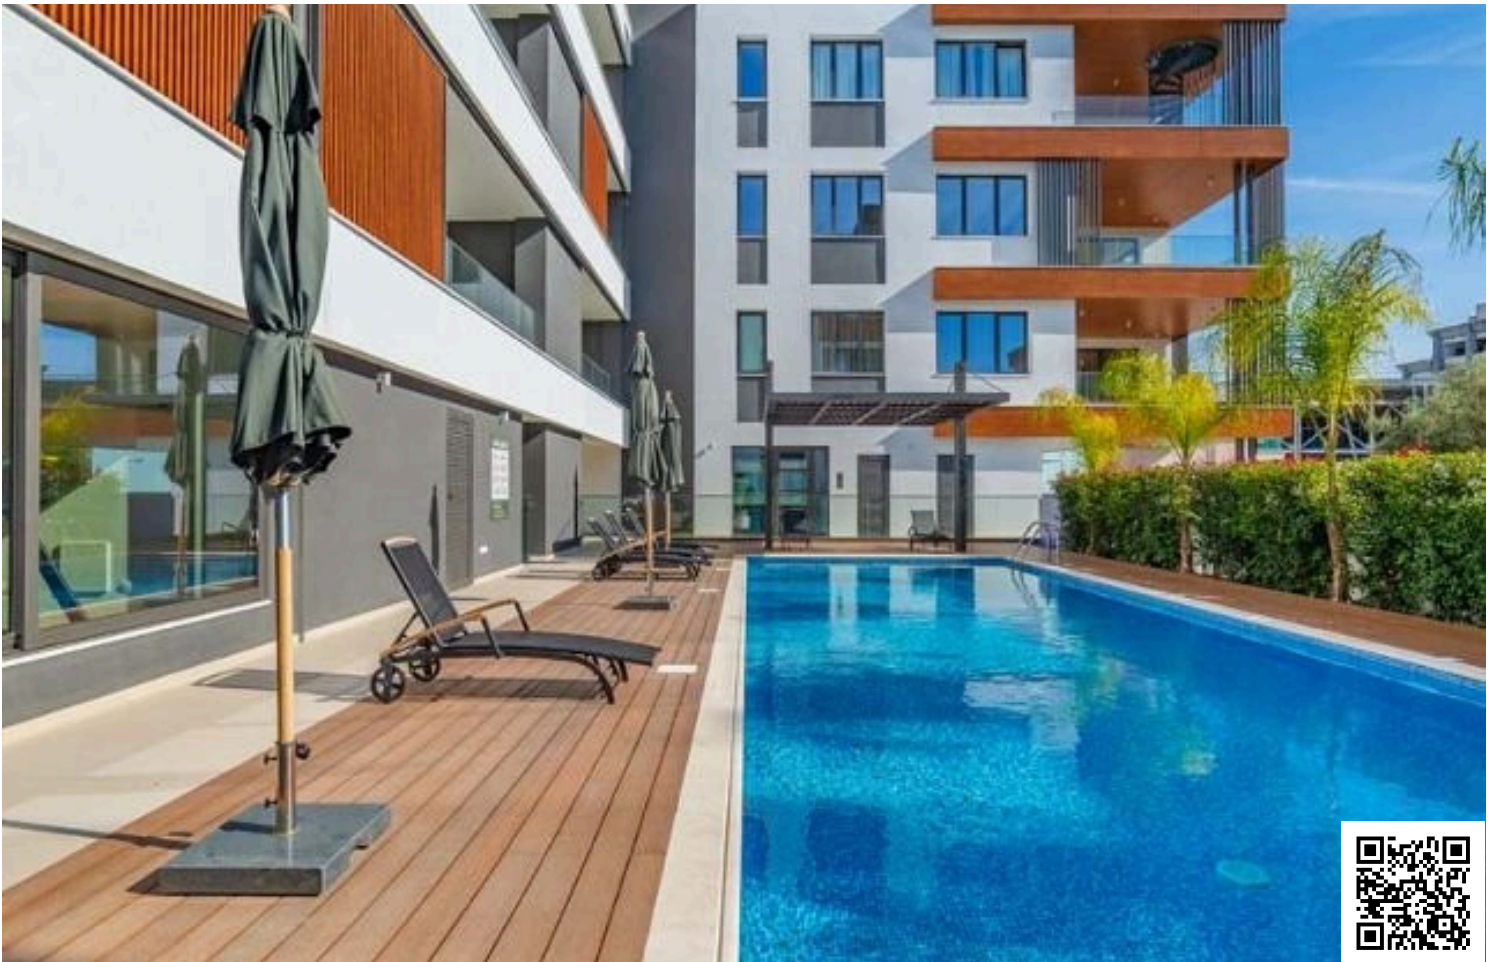

# New Luxury Apartment In Germasogeia Area

📍 Germasogeia, Limassol

€1,300,000 +VAT

## Description

A magnificent project in the heart of an exclusive high end area that offers an opulent lifestyle with tranquility and serenity.

Each luxurious apartment is created to be enriched by your vision, using floor to ceiling windows looking out to breathtaking views of the vibrant city and neighboring hills as your backdrop.

Finding a pocket of calm at this Residence is a must, relax and enjoy a sauna or relieve your stress through exercise at the fully equipped gym followed by a breath of fresh air on your veranda overlooking stunning views of your bustling locale.