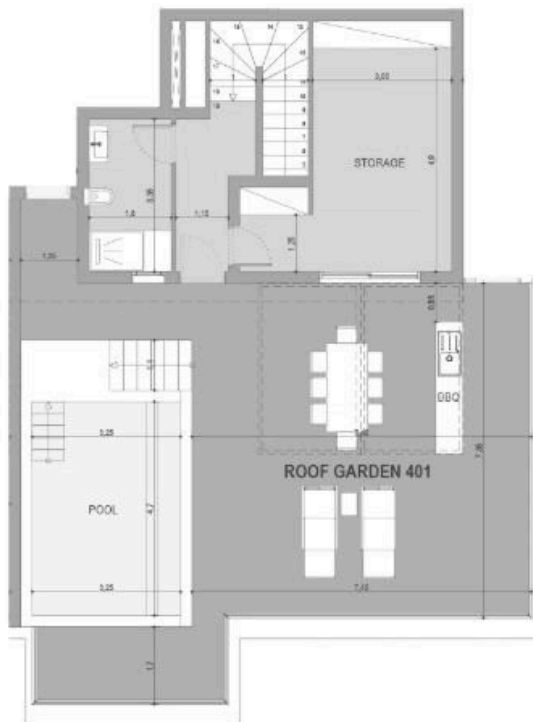

Floor plans