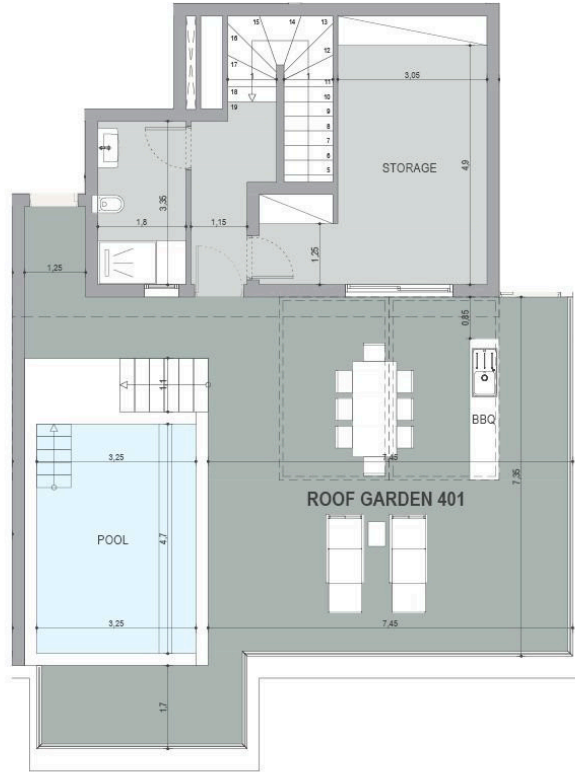

Floor plans