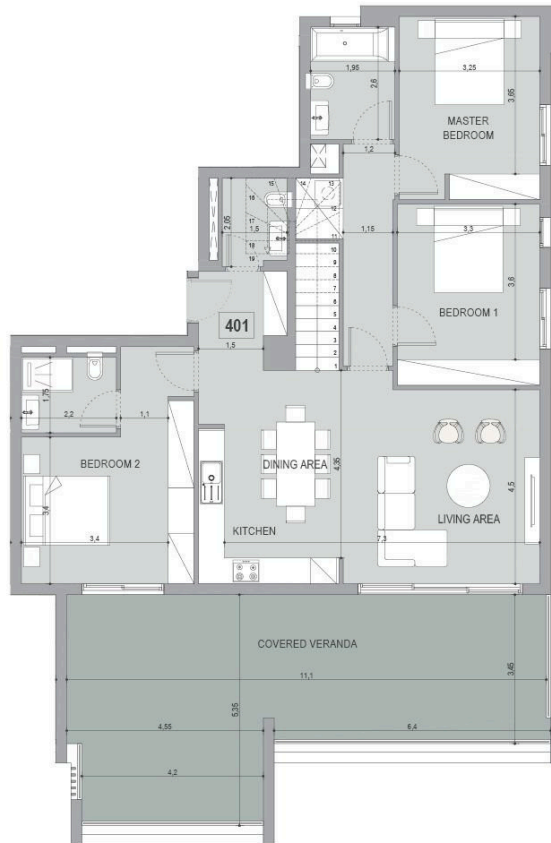

Floor plans