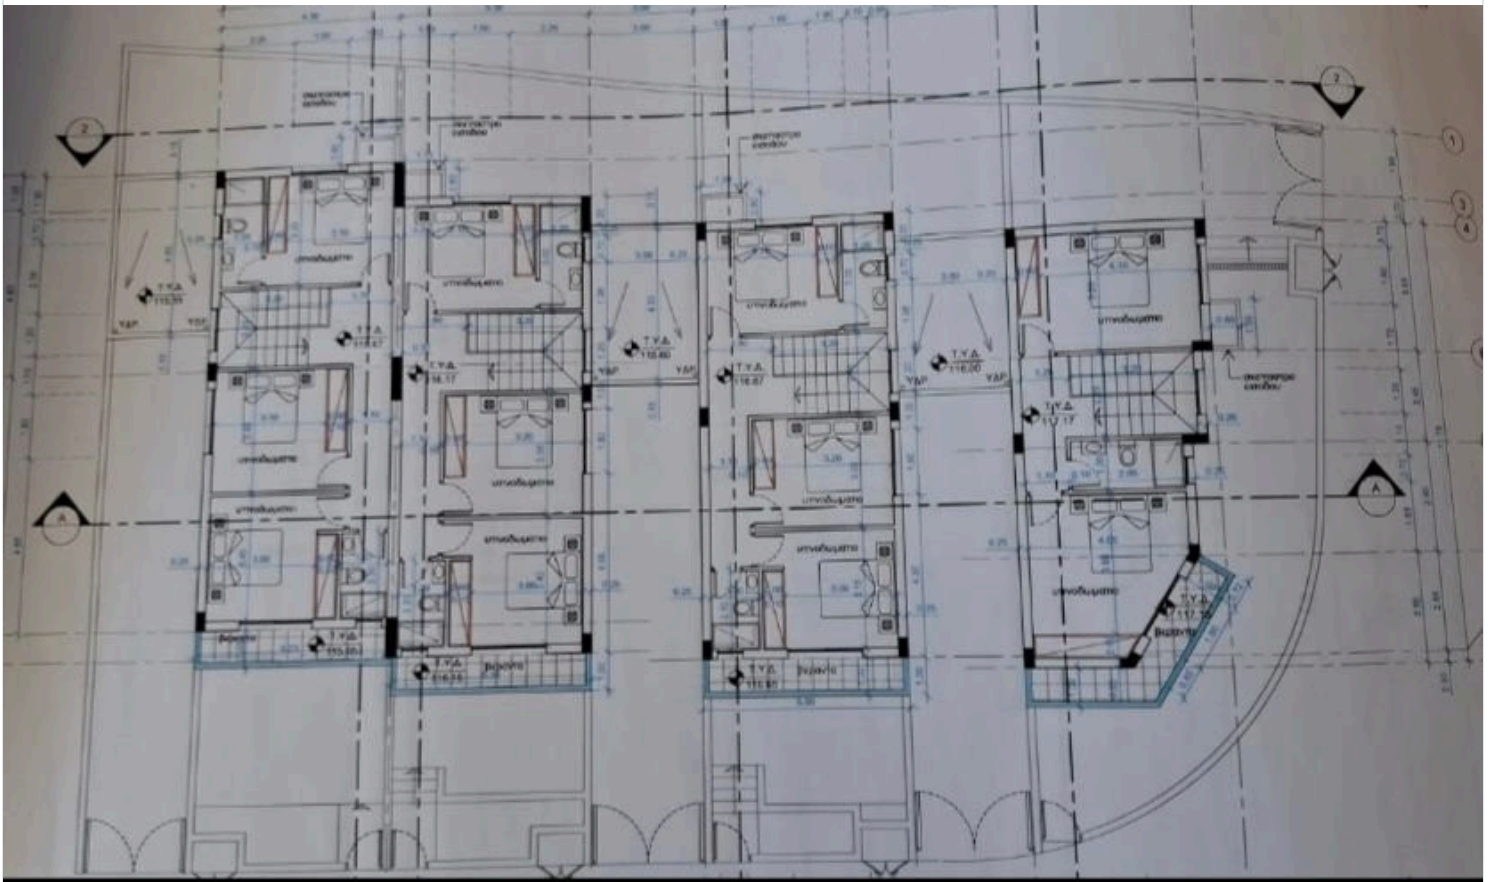

Floor plans