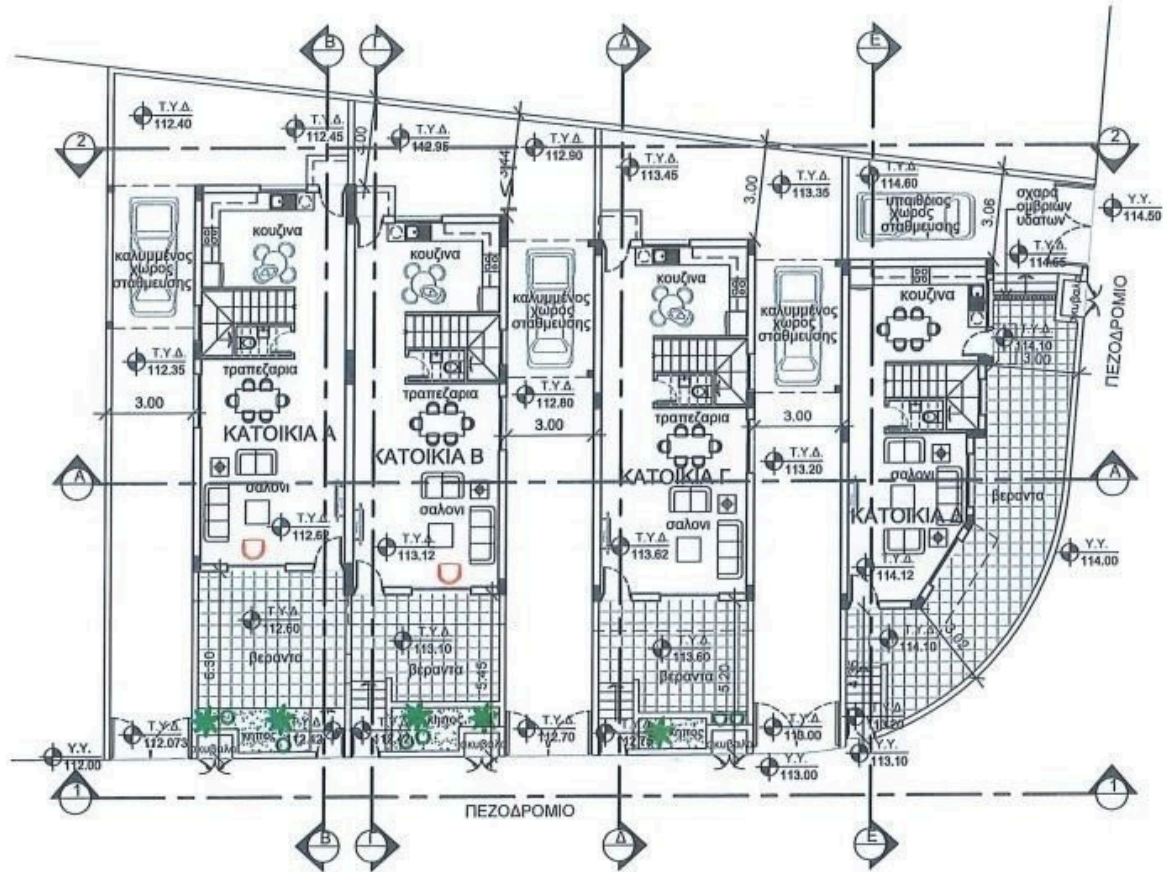

Floor plans