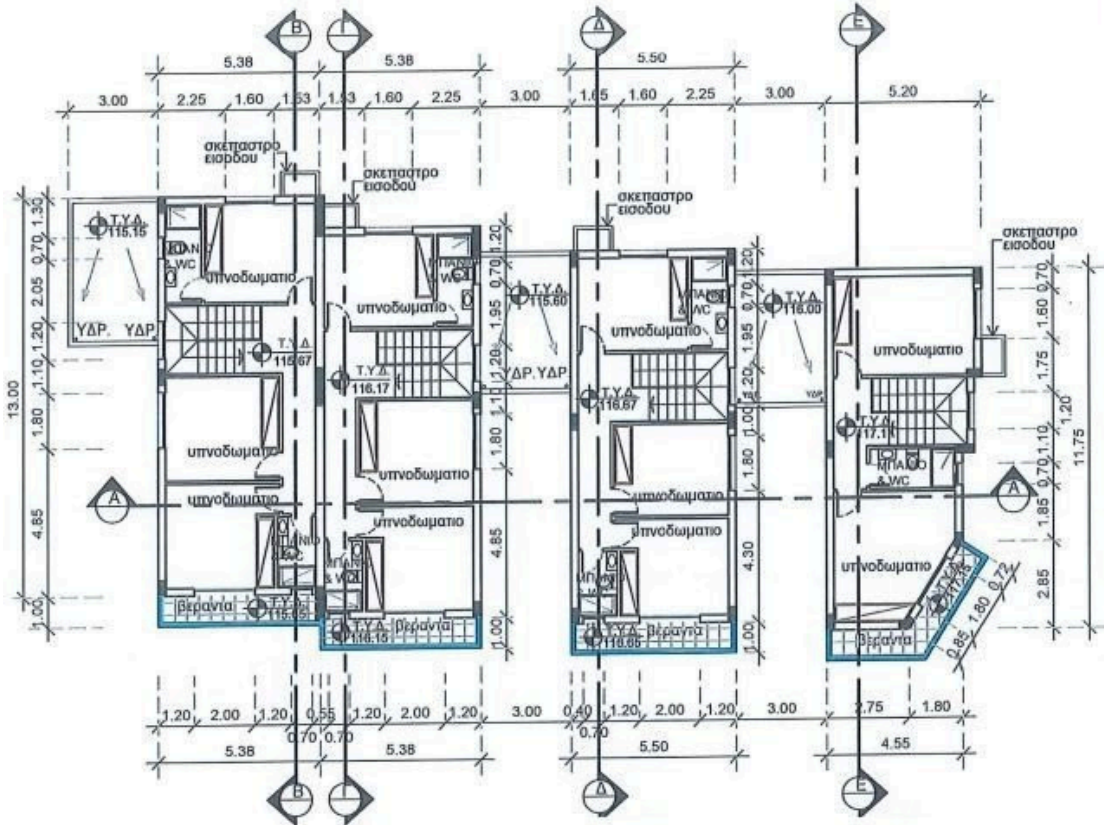

Floor plans