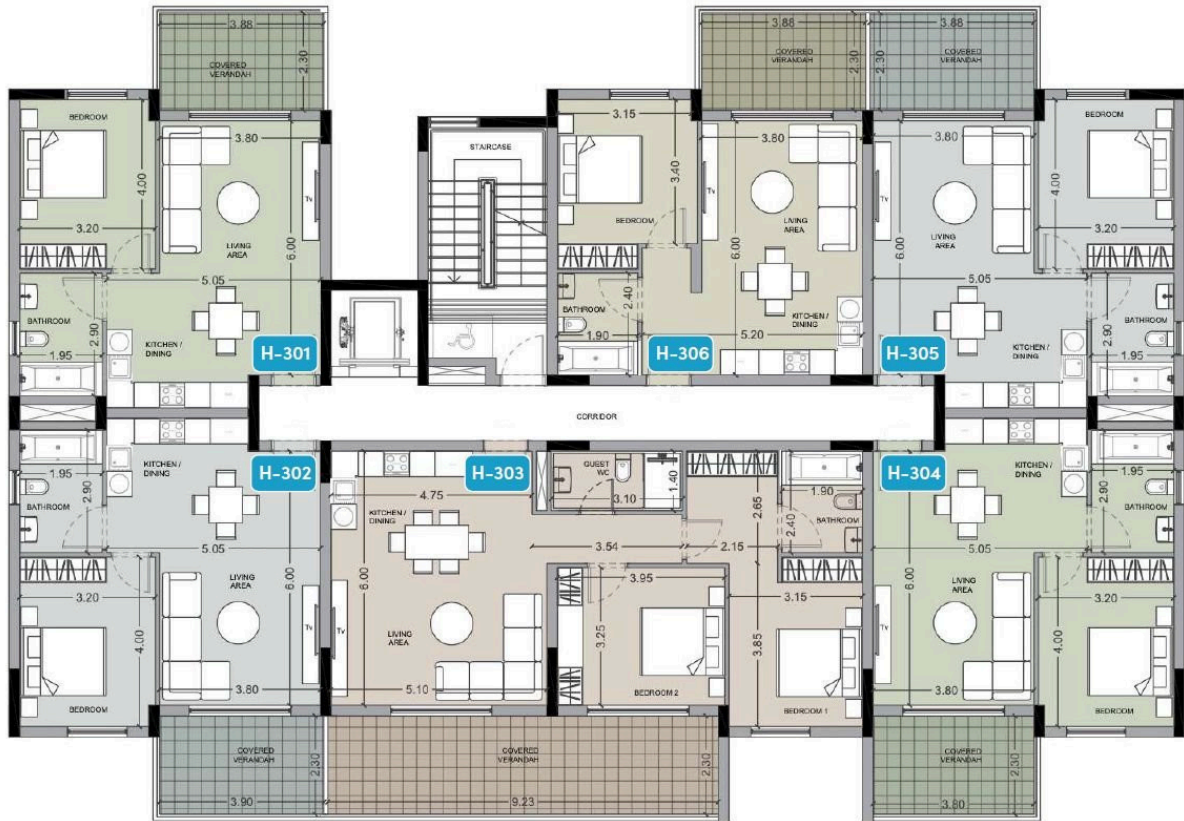

#7100

New Modern Penthouse For Sale in Asomatos area.

📍 Asomatos Lemesou, Limassol

€380,000 +VAT

Overview

Specifications

Bedrooms

2

Bathrooms

1

Covered

85 m²

Type	Apartment	Status	Off plan
Toilets	1	Energy efficiency rating	A

Description

This contemporary project is nestled in a quiet neighborhood surrounded by unspoiled nature and breathtaking sceneries.

*Location on map is indicative.

Floor plans

Additional information

Facilities

Aircondition, Provision

Childrens playground

Gated complex

Gym