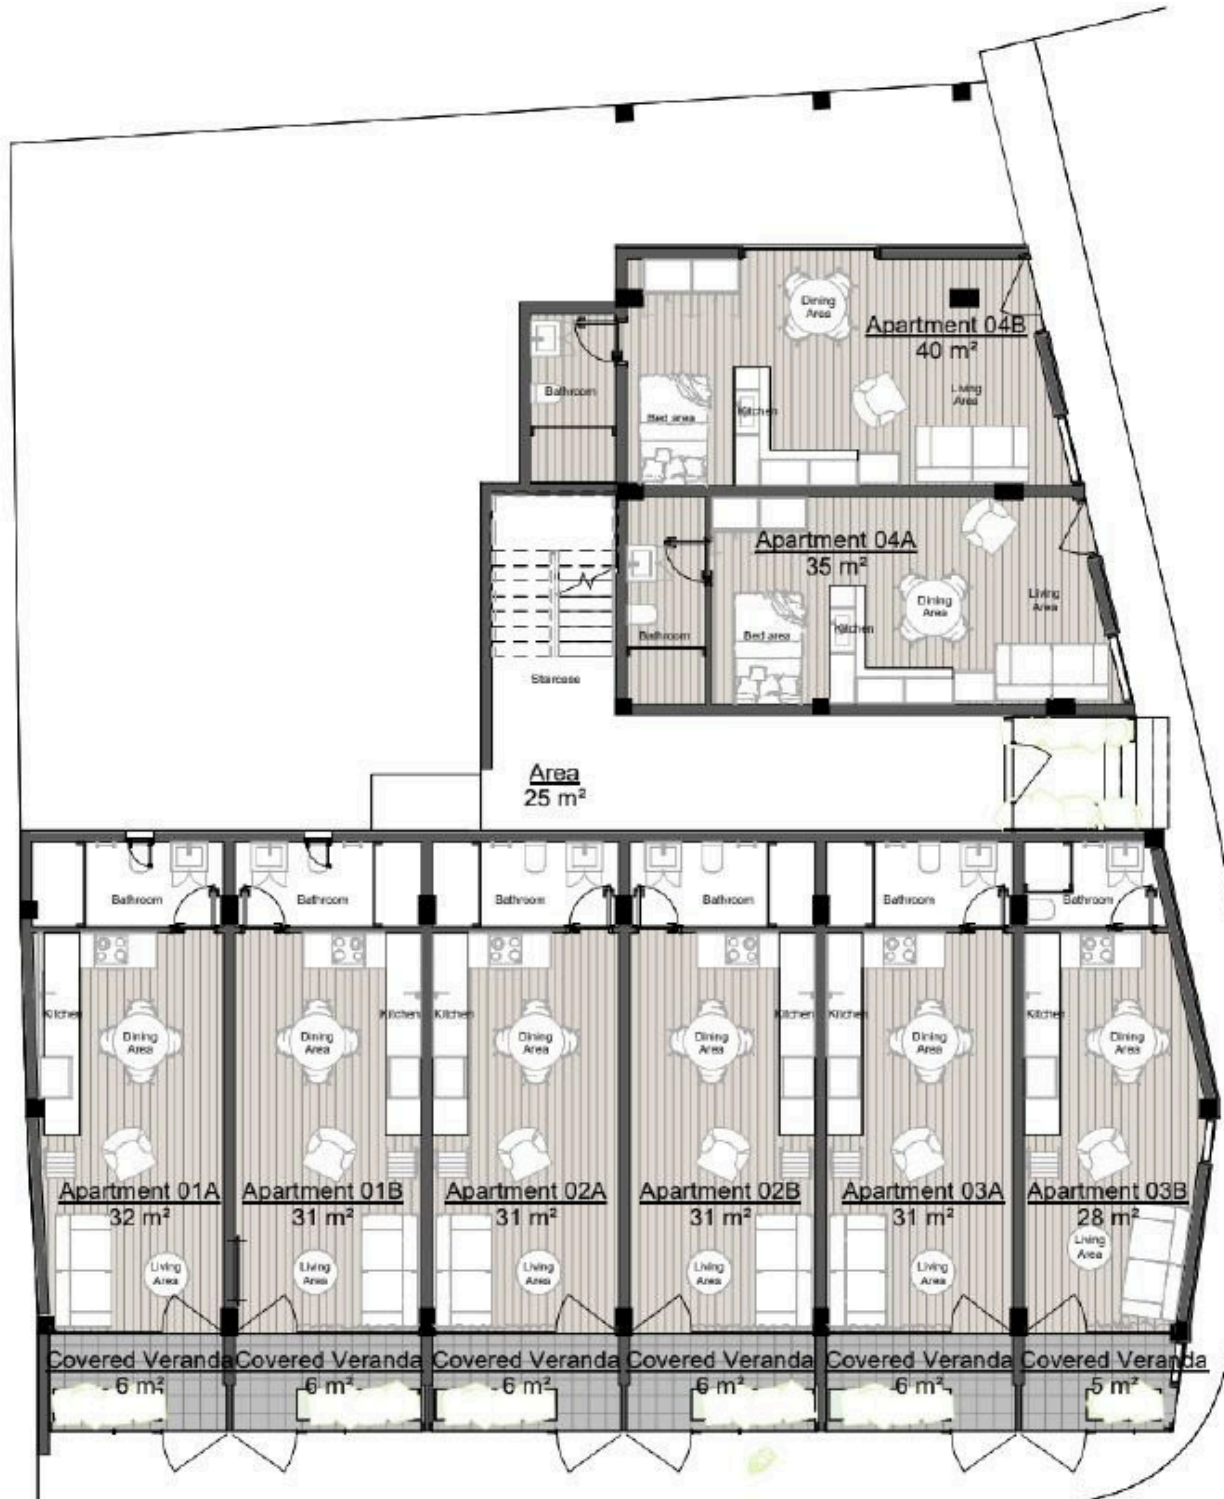

Floor plans