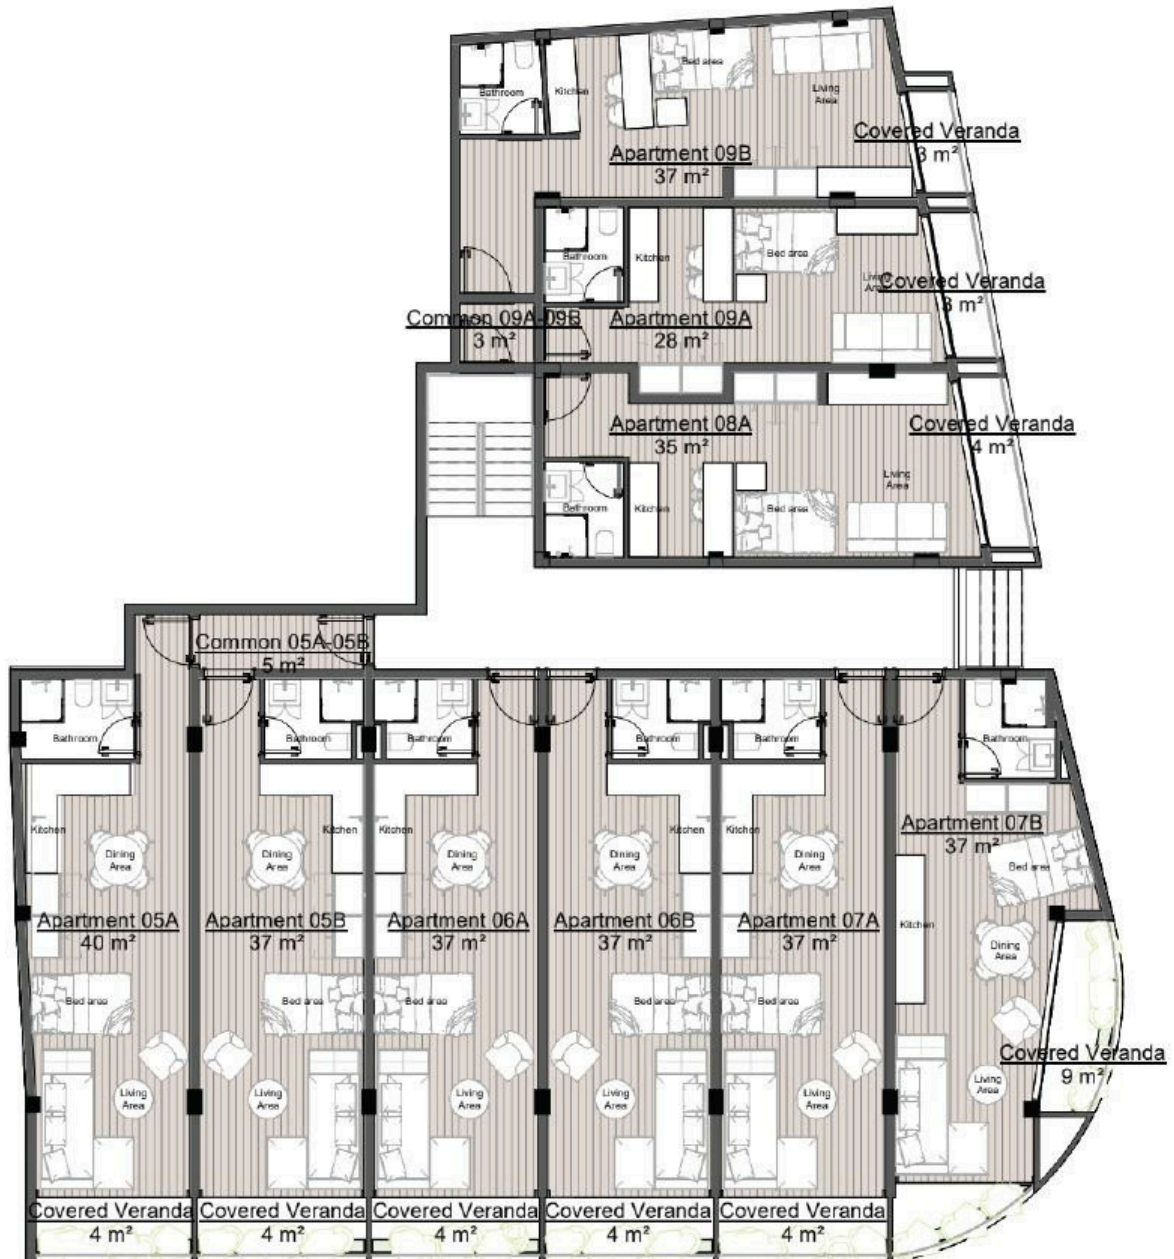

Floor plans