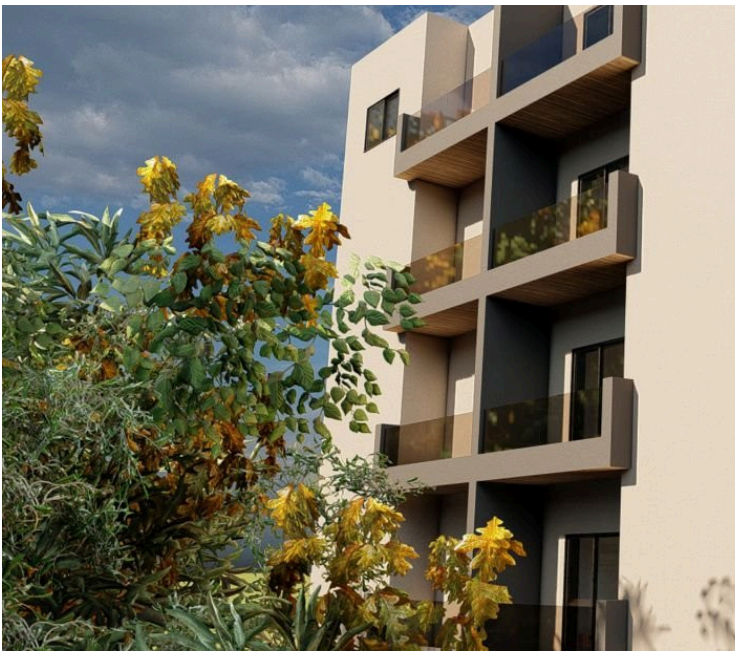

#7298

New Apartment Building For Sale in Kato Polemidia Area.

📍 Kato Polemidia, Limassol

€3,000,000 +VAT

Overview

Specifications

Type	Apartment Building
Status	Off plan

Energy efficiency rating

Description

This is an exciting opportunity in Kato Polemidia, where modern living meets convenience. This apartment building features spacious internal units designed with energy efficiency in mind, rated A, ensuring low costs and sustainable living.

Kato Polemidia is a vibrant area known for its friendly community and accessibility. It offers a mix of residential comfort and urban convenience, with a variety of local amenities including shops, restaurants, and schools nearby. The area is well-connected to transportation routes, making it easy to access surrounding towns and attractions.

This gated complex promises safety and privacy for residents, giving you peace of mind in your new home.

*Location on map is indicative.

Floor plans

Additional information

Facilities

Gated complex

Parking, Covered