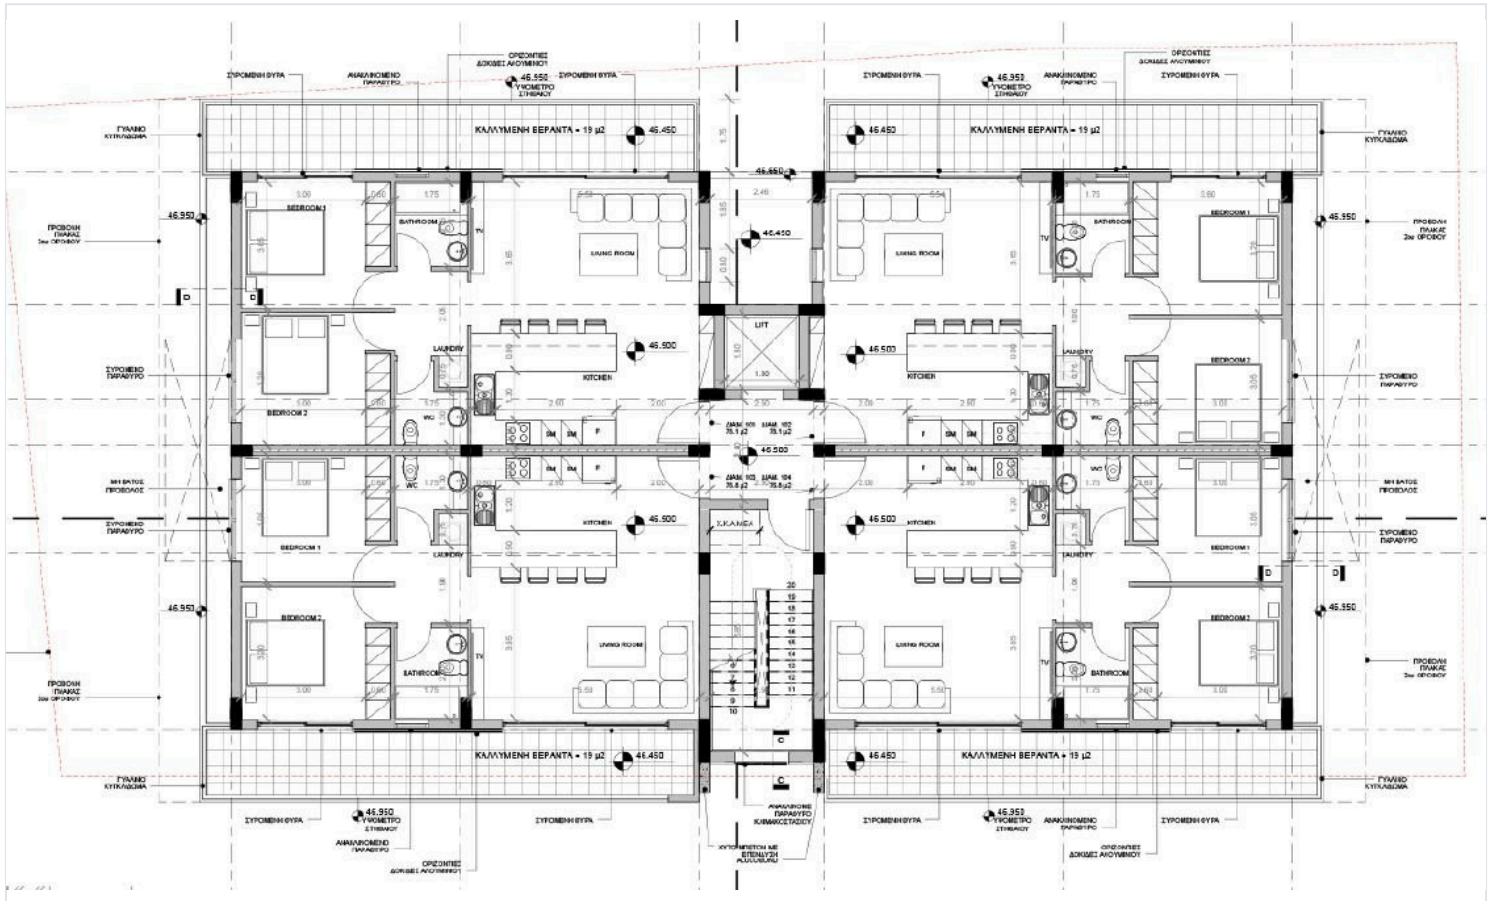

Floor plans