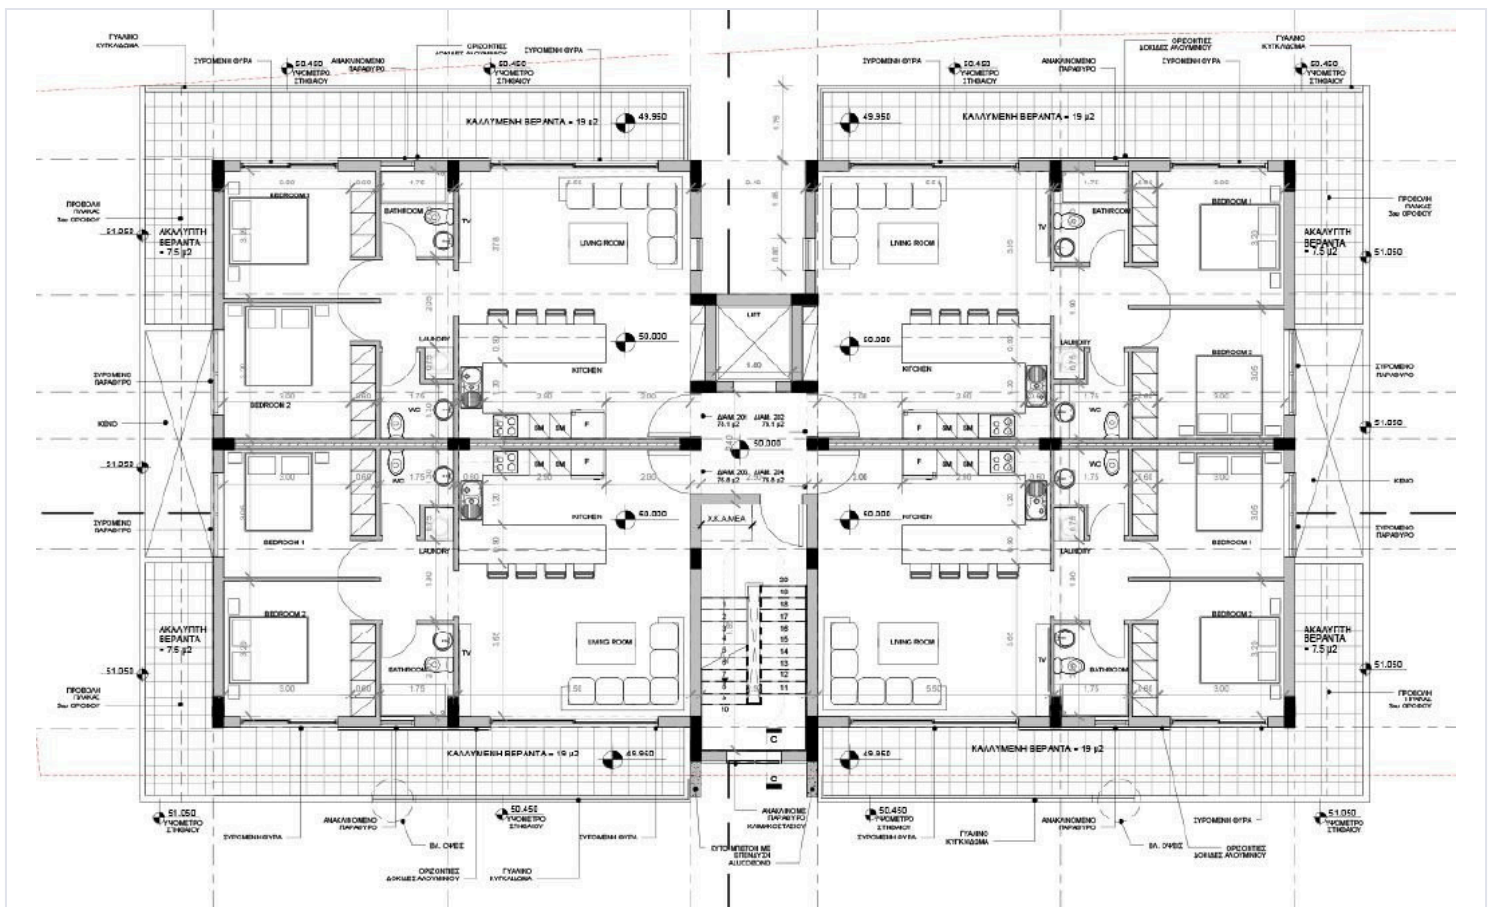

Floor plans