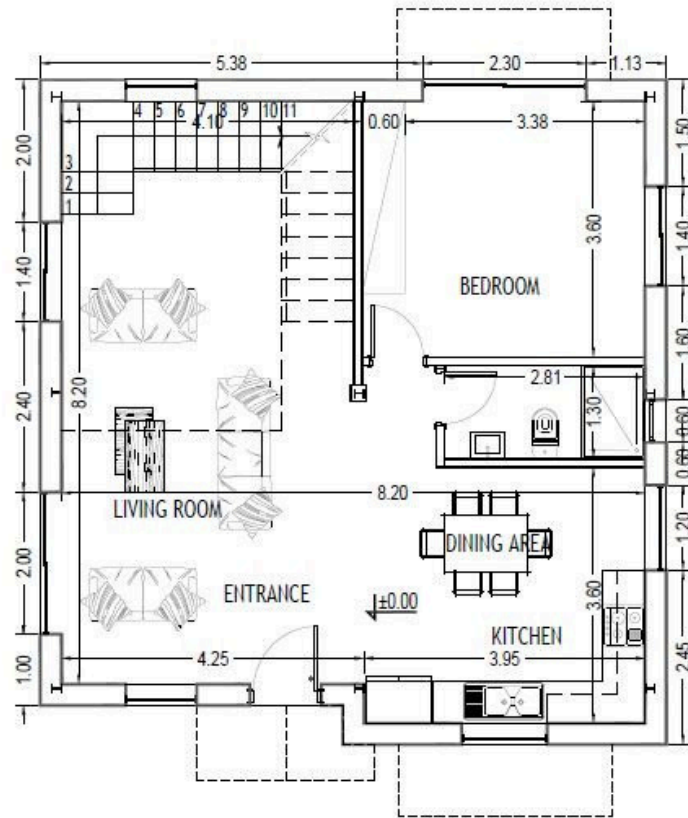

## Specifications

Bedrooms

4

Bathrooms

2

Covered

142 m<sup>2</sup>

Type

**House**

Plot

**420 m<sup>2</sup>**

Status

**Under construction**

## Description

For sale is stone house, offering ample space for comfortable living. With an internal area of 142 square meters, this property features four spacious bedrooms and two well-appointed bathrooms, perfect for families or those looking for extra room.

# Floor plans