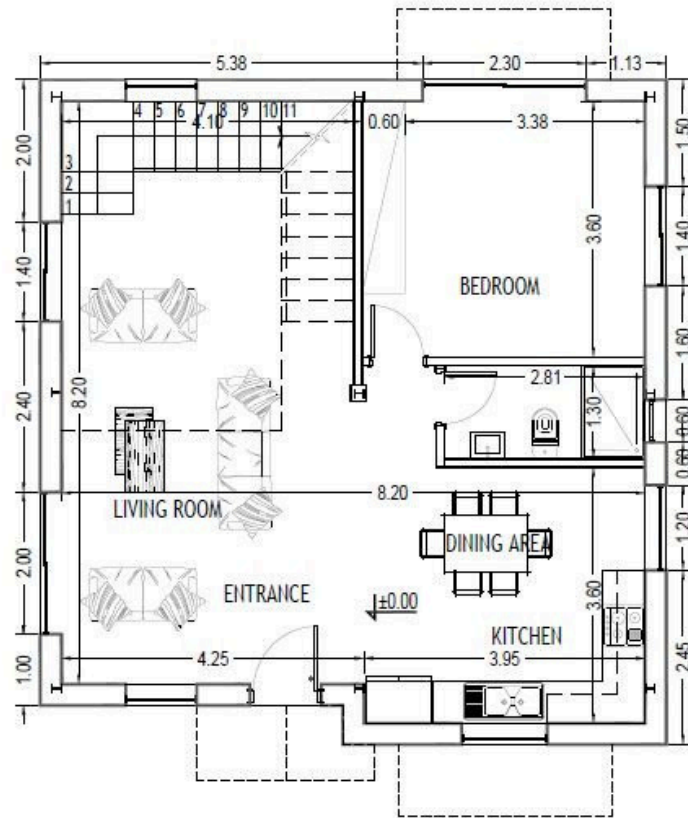

## Specifications

Bedrooms

Bathrooms

Covered

Type	<b>House</b>	Covered veranda	<b>2 m<sup>2</sup></b>
Plot	<b>420 m<sup>2</sup></b>	Status	<b>Under construction</b>

## Description

For sale is stone house, offering ample space for comfortable living. With an internal area of 142 square meters, this property features four spacious bedrooms and two well-appointed bathrooms, perfect for families or those looking for extra room.

# Floor plans