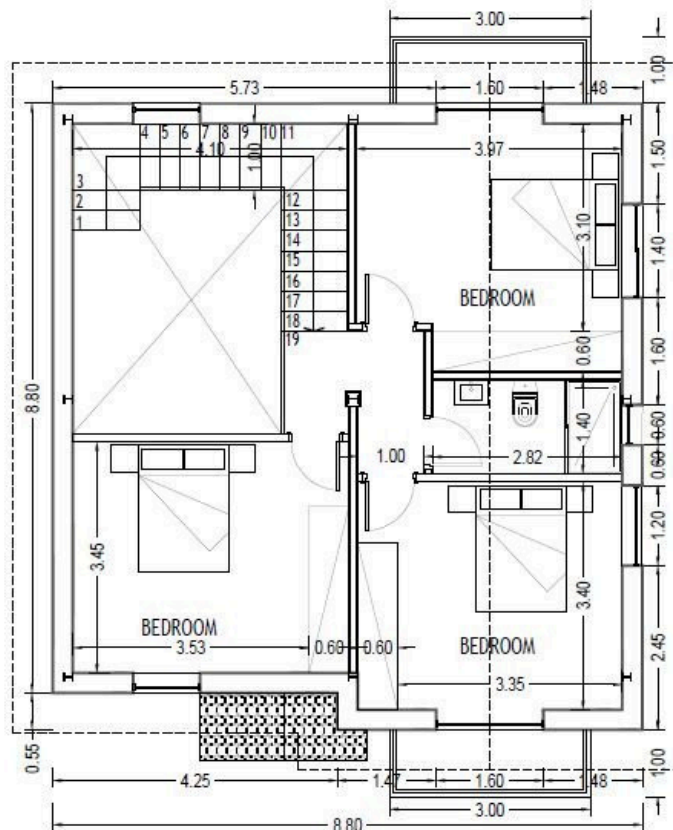

## Specifications

Bedrooms

4

Bathrooms

2

Covered

142 m<sup>2</sup>

Type

**House**

Plot

**420 m<sup>2</sup>**

Status

**Under construction**

## Description

For sale is stone house, offering ample space for comfortable living. With an internal area of 142 square meters, this property features four spacious bedrooms and two well-appointed bathrooms, perfect for families or those looking for extra room.

# Floor plans