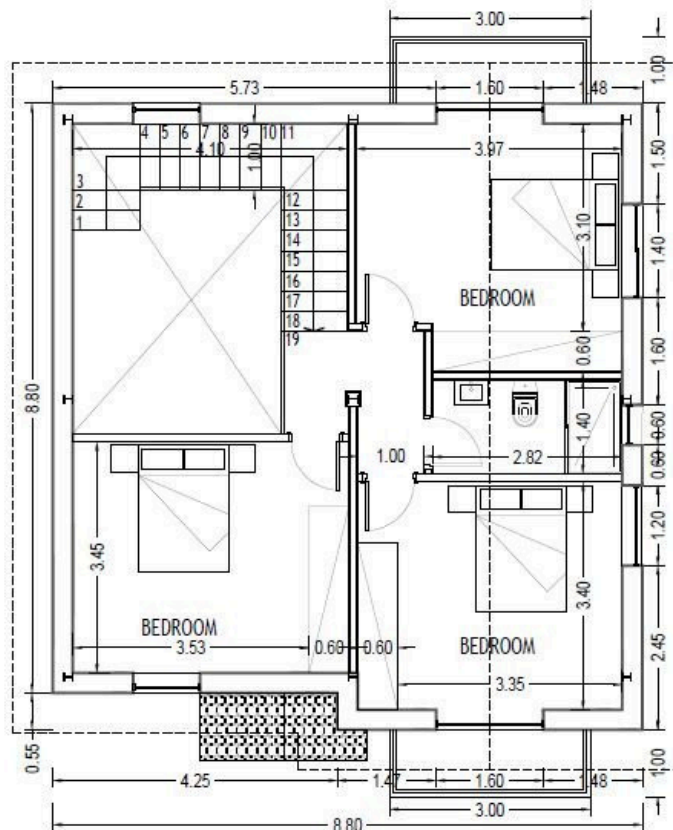

## Specifications

Bedrooms

Bathrooms

Covered

Type	<b>House</b>	Covered veranda	<b>2 m<sup>2</sup></b>
Plot	<b>420 m<sup>2</sup></b>	Status	<b>Under construction</b>

## Description

For sale is stone house, offering ample space for comfortable living. With an internal area of 142 square meters, this property features four spacious bedrooms and two well-appointed bathrooms, perfect for families or those looking for extra room.

# Floor plans