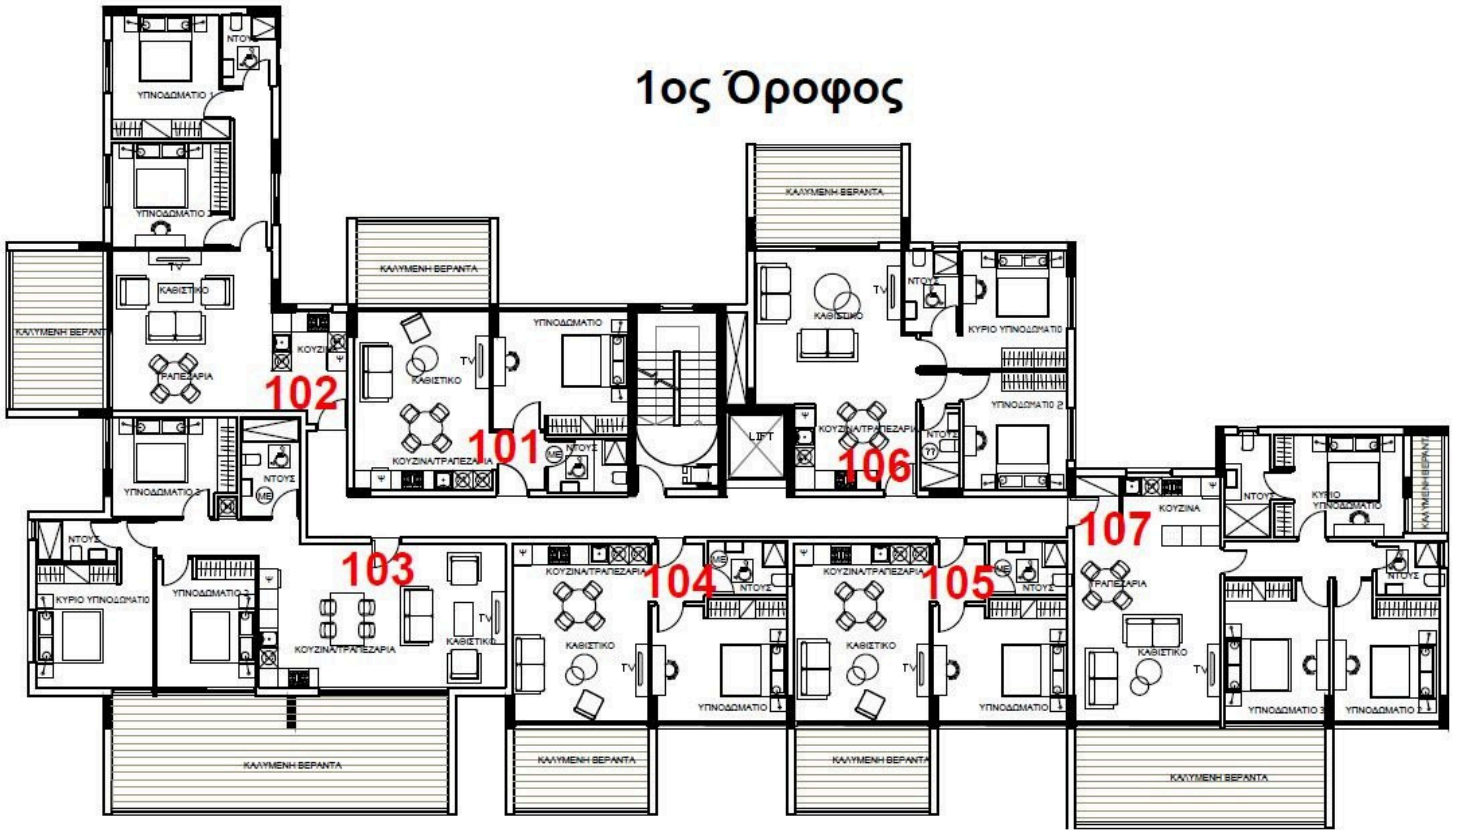

Covered

 50 m²

Type

Apartment

Status

Off plan

Description

The apartment consists of an open plan kitchen, dining and living area, 1 bedroom and 1 bathroom.

It has 1 covered parking and 1 storage.

*Location on the map is indicative.

Floor plans

1ος Όροφος

Additional information

Facilities

Parking, Covered

Storage