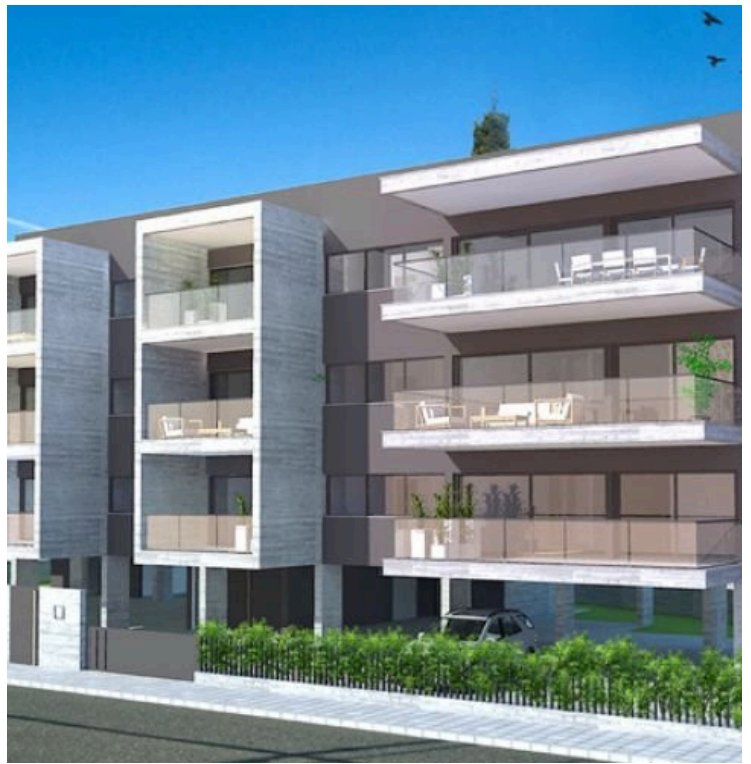

#7547

New Modern Apartment At Kato Polemidia Area

📍 Kato Polemidia, Limassol

€182,000 +VAT

Overview

Specifications

Bedrooms

Bathrooms