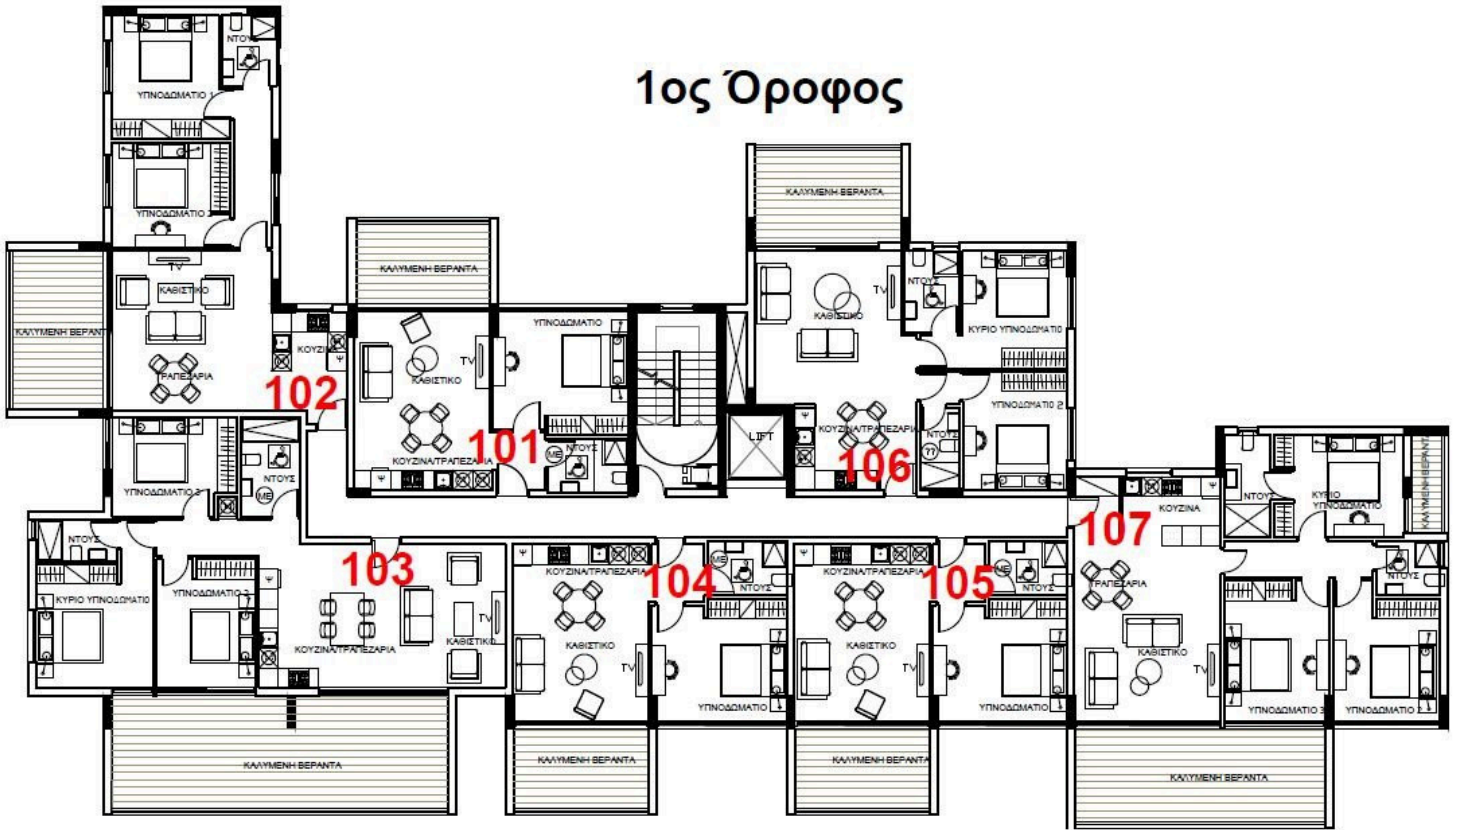

Bathrooms

1

Covered

 75 m²

Type

Apartment

Status

Off plan

Description

The apartment consists of an open plan kitchen, dining and living area, 2 bedrooms and 1 bathroom.

It has 1 covered parking and 1 storage.

*Location on the map is indicative.

Floor plans

1ος Όροφος