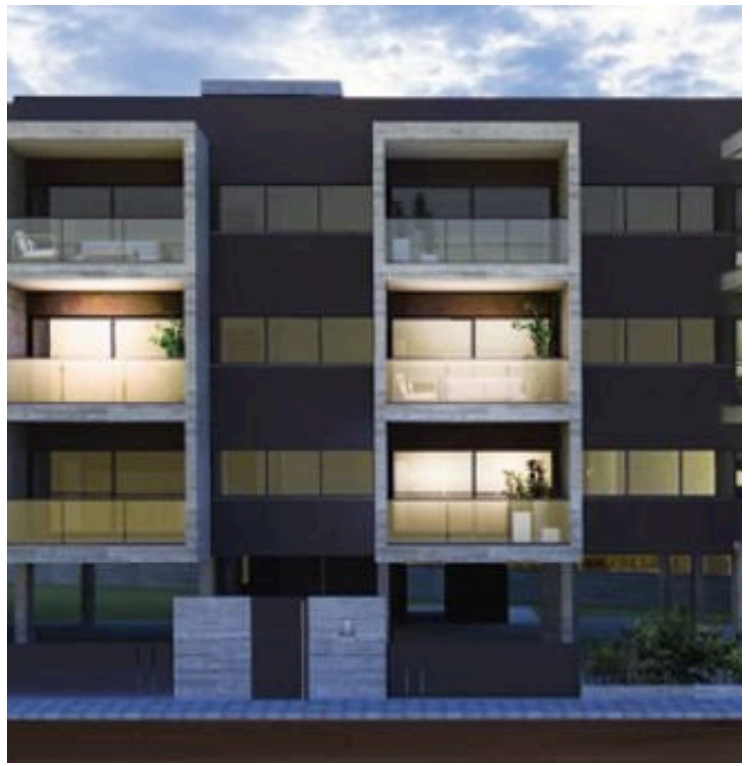

#7553

New Modern Penthouses At Kato Polemidia Area

📍 Kato Polemidia, Limassol

€192,000 +VAT

Overview

Specifications

Bedrooms

Bathrooms

Covered

Type

Apartment

Status

Off plan

Description

The penthouse consists of an open plan kitchen, dining and living area, 1 bedroom and 1 bathroom.

It has 1 covered parking and 1 storage.