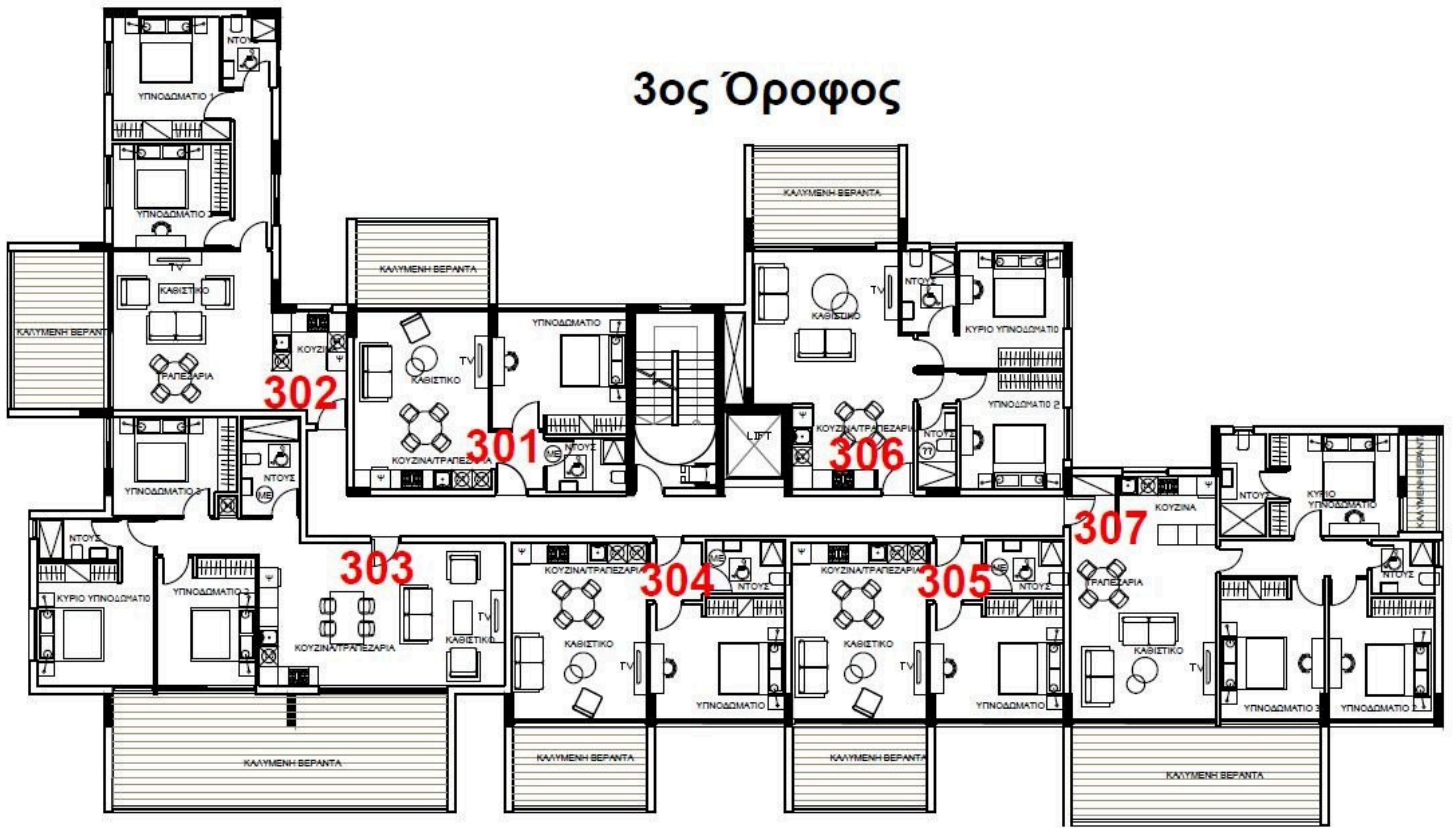

Covered

Type

Apartment

Status

Off plan

Description

The penthouse consists of an open plan kitchen, dining and living area, 1 bedroom and 1 bathroom.

It has 1 covered parking and 1 storage.

*Location on the map is indicative.

Floor plans

3ος Όροφος

Additional information

Facilities

Parking, Covered

Storage

Contact us