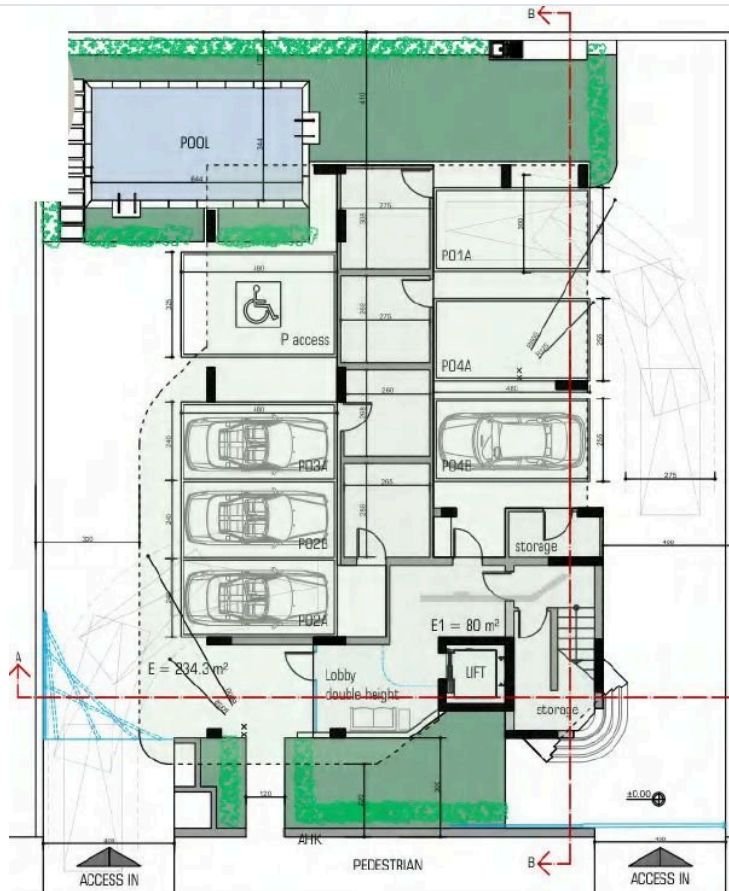

## Specifications

Bedrooms

4

Bathrooms

3

Covered

124.2 m<sup>2</sup>

Type

## Description

This is gated residential complex in the heart of Limassol, combining modern architectural consisting of only four floors, with just one apartment per floor.

The complex provides premium amenities, including a rooftop gym with panoramic views and a shared swimming pool for relaxation.

There is a room located on the parking level, which can be used by staff as office or any other functional space. Each room is equipped with air conditioning, a kitchen and a bathroom.

\*Location on map is indicative.

# Floor plans