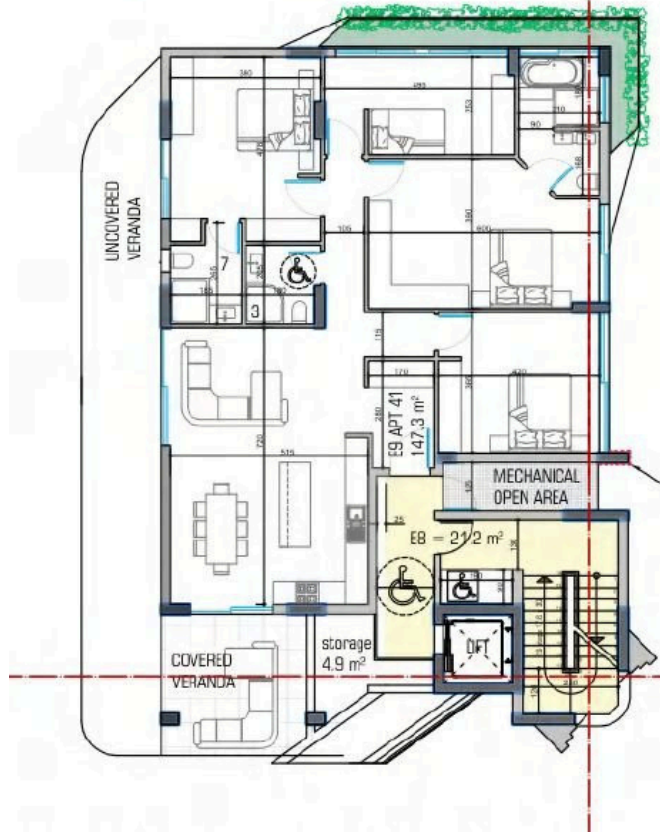

## Specifications

Bedrooms

4

Bathrooms

3

Covered

124.2 m<sup>2</sup>

Type

## Description

This is gated residential complex in the heart of Limassol, combining modern architectural consisting of only four floors, with just one apartment per floor.

The complex provides premium amenities, including a rooftop gym with panoramic views and a shared swimming pool for relaxation.

There is a room located on the parking level, which can be used by staff as office or any other functional space. Each room is equipped with air conditioning, a kitchen and a bathroom.

\*Location on map is indicative.

# Floor plans